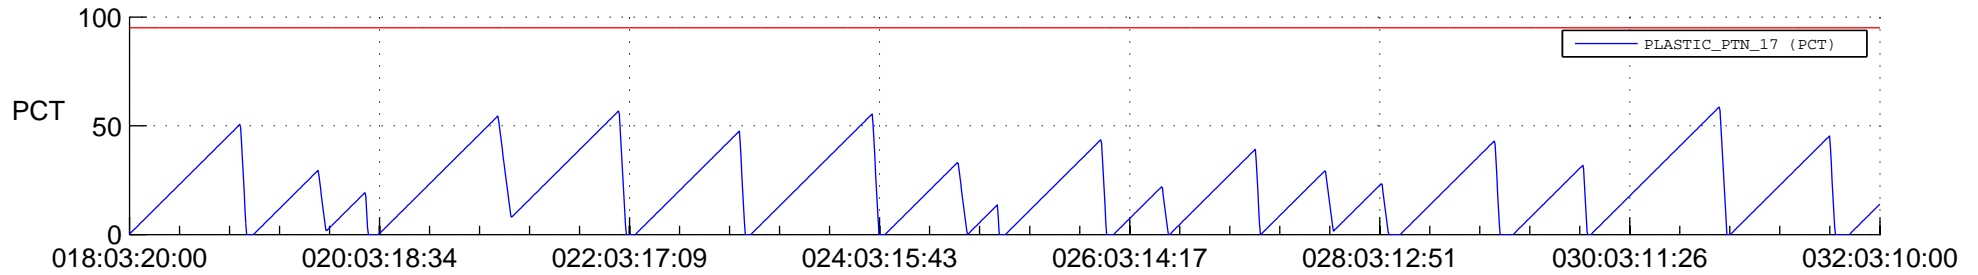

STEREO AHEAD SSR PCT Full Prediction

SWAVES_Percent_Full_Prediction

IMPACT_Percent_Full_Prediction

PLASTIC_Percent_Full_Prediction

Spacecraft_DownLink_Rate

Ground Time (2021:018:03:20:00.000 -2021:032:03:10:00.000)