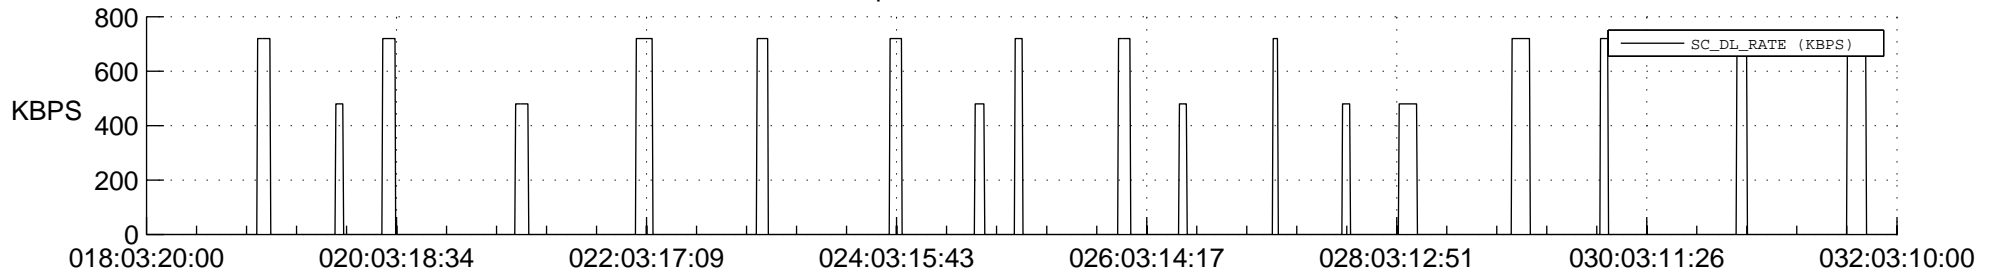

STEREO AHEAD SSR PCT Full Prediction

SWAVES_Percent_Full_Prediction

IMPACT_Percent_Full_Prediction

PLASTIC_Percent_Full_Prediction

Spacecraft_DownLink_Rate

Ground Time (2021:018:03:20:00.000 -2021:032:03:10:00.000)