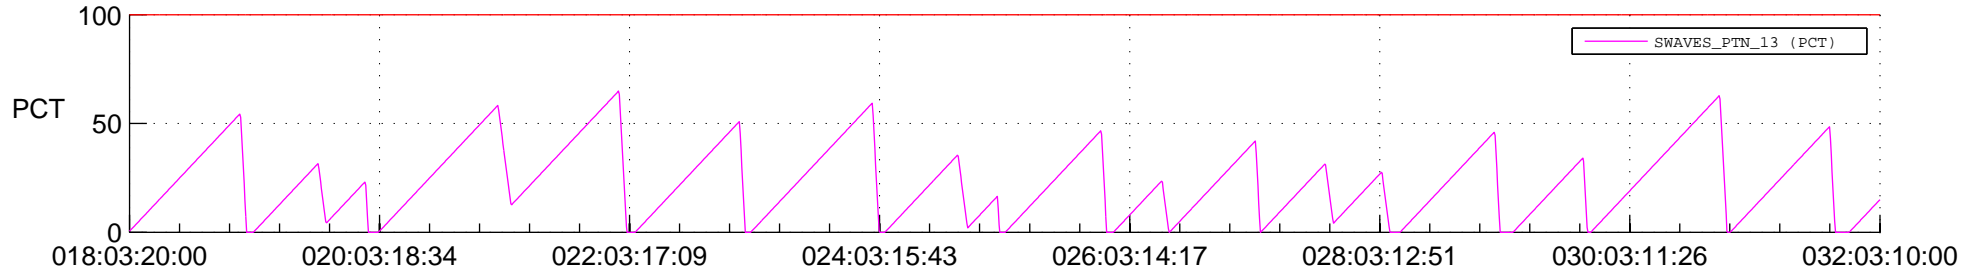

STEREO AHEAD SSR PCT Full Prediction

SWAVES_Percent_Full_Prediction

IMPACT_Percent_Full_Prediction

PLASTIC_Percent_Full_Prediction

Spacecraft_DownLink_Rate

Ground Time (2021:018:03:20:00.000 -2021:032:03:10:00.000)