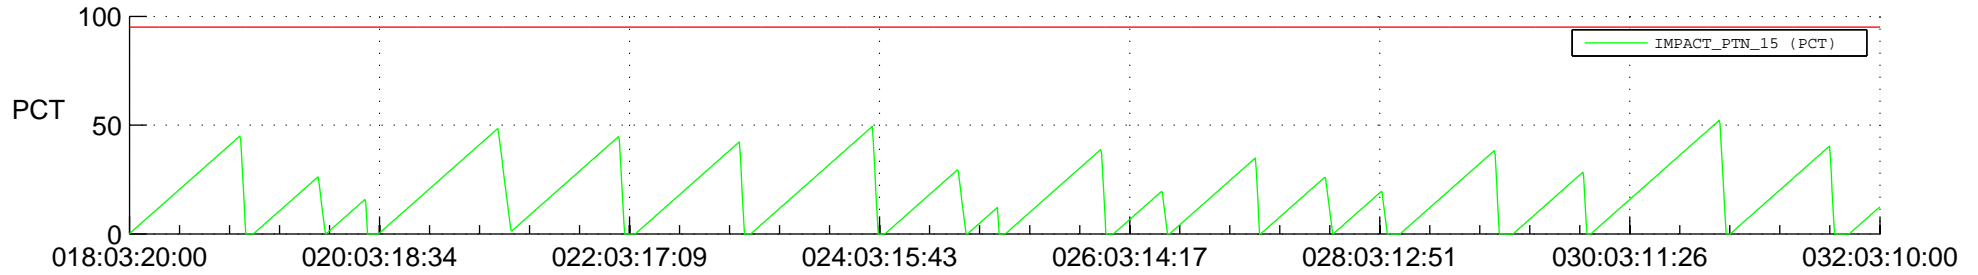

STEREO AHEAD SSR PCT Full Prediction

SWAVES_Percent_Full_Prediction

IMPACT_Percent_Full_Prediction

PLASTIC_Percent_Full_Prediction

Spacecraft_DownLink_Rate

Ground Time (2021:018:03:20:00.000 -2021:032:03:10:00.000)