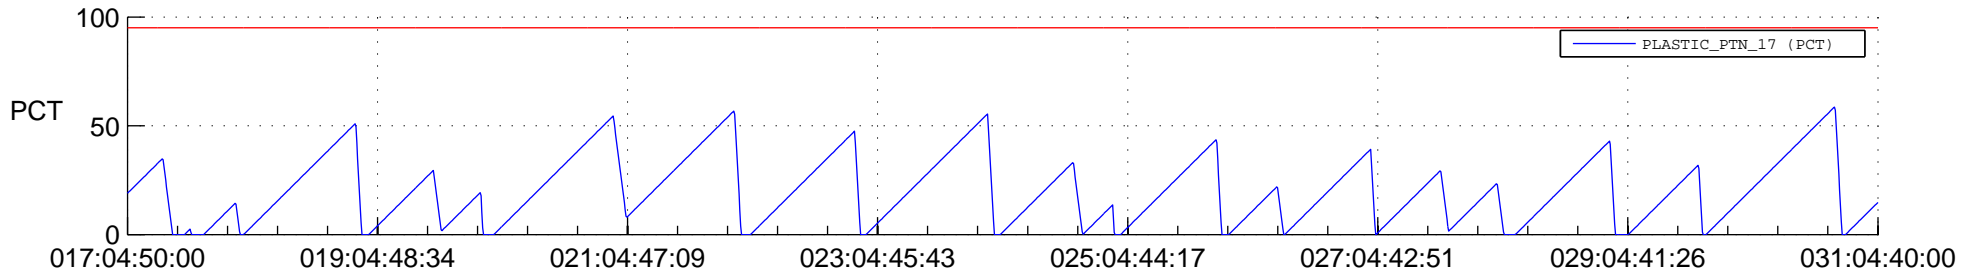

STEREO AHEAD SSR PCT Full Prediction

SWAVES_Percent_Full_Prediction

IMPACT_Percent_Full_Prediction

PLASTIC_Percent_Full_Prediction

Spacecraft_DownLink_Rate

Ground Time (2021:017:04:50:00.000 -2021:031:04:40:00.000)