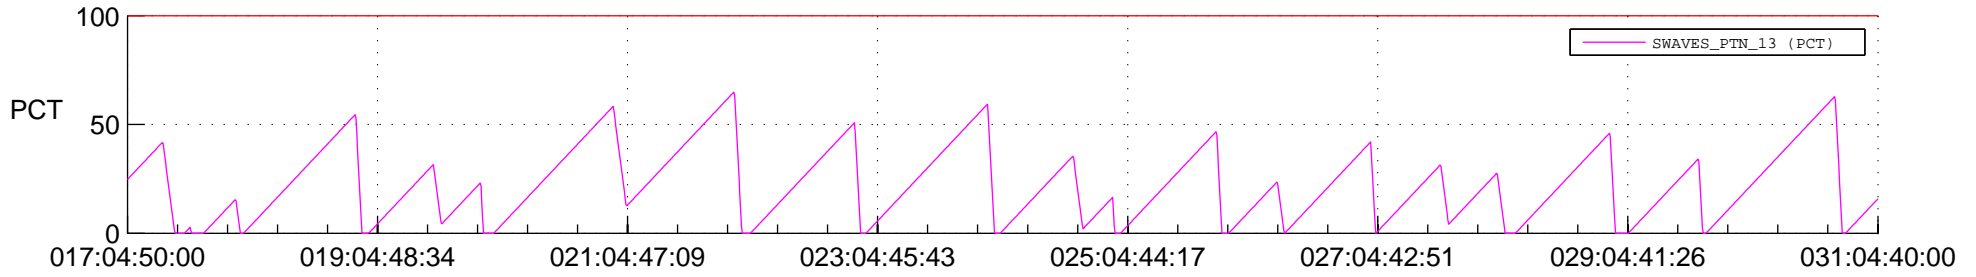

STEREO AHEAD SSR PCT Full Prediction

SWAVES_Percent_Full_Prediction

IMPACT_Percent_Full_Prediction

PLASTIC_Percent_Full_Prediction

Spacecraft_DownLink_Rate

Ground Time (2021:017:04:50:00.000 -2021:031:04:40:00.000)