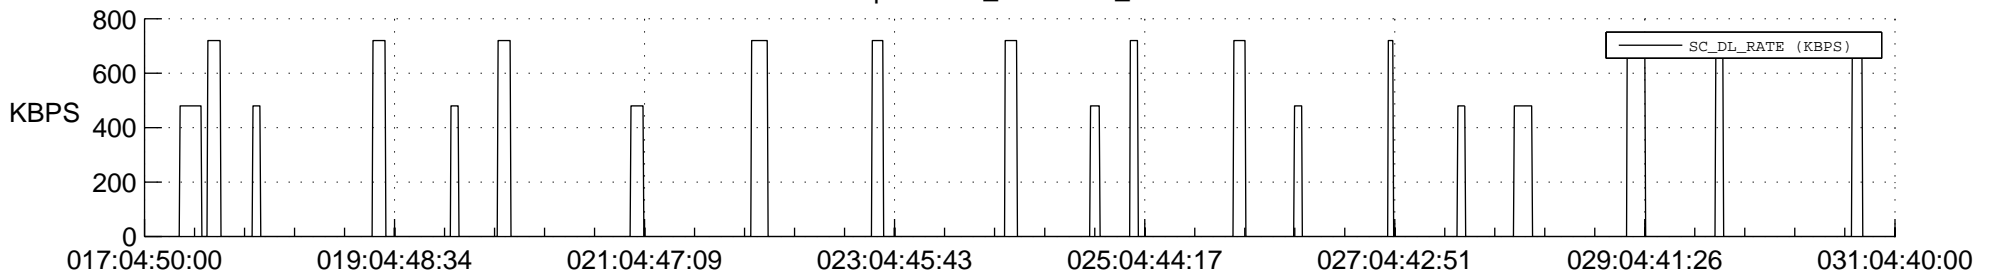

STEREO AHEAD SSR PCT Full Prediction

SWAVES_Percent_Full_Prediction

IMPACT_Percent_Full_Prediction

PLASTIC_Percent_Full_Prediction

Spacecraft_DownLink_Rate

Ground Time (2021:017:04:50:00.000 -2021:031:04:40:00.000)