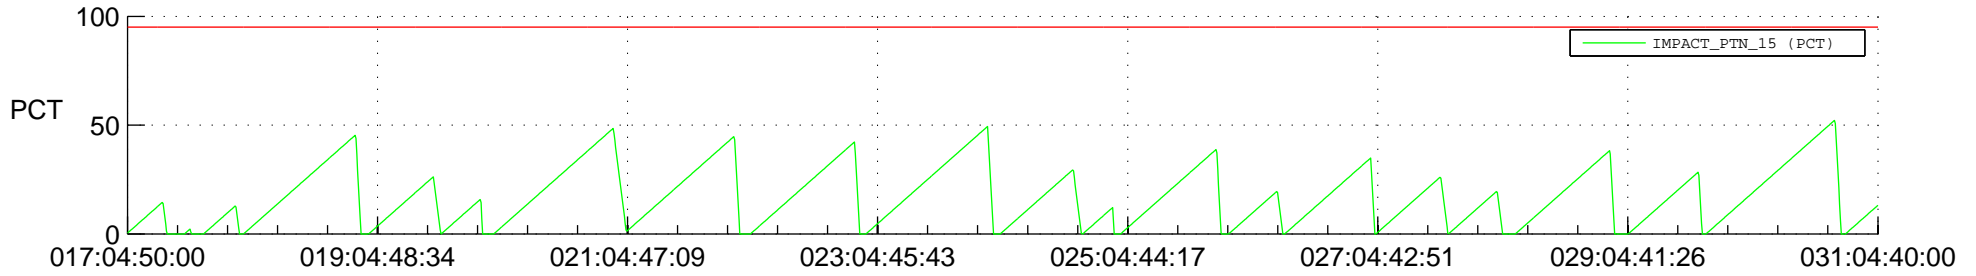

STEREO AHEAD SSR PCT Full Prediction

SWAVES_Percent_Full_Prediction

IMPACT_Percent_Full_Prediction

PLASTIC_Percent_Full_Prediction

Spacecraft_DownLink_Rate

Ground Time (2021:017:04:50:00.000 -2021:031:04:40:00.000)