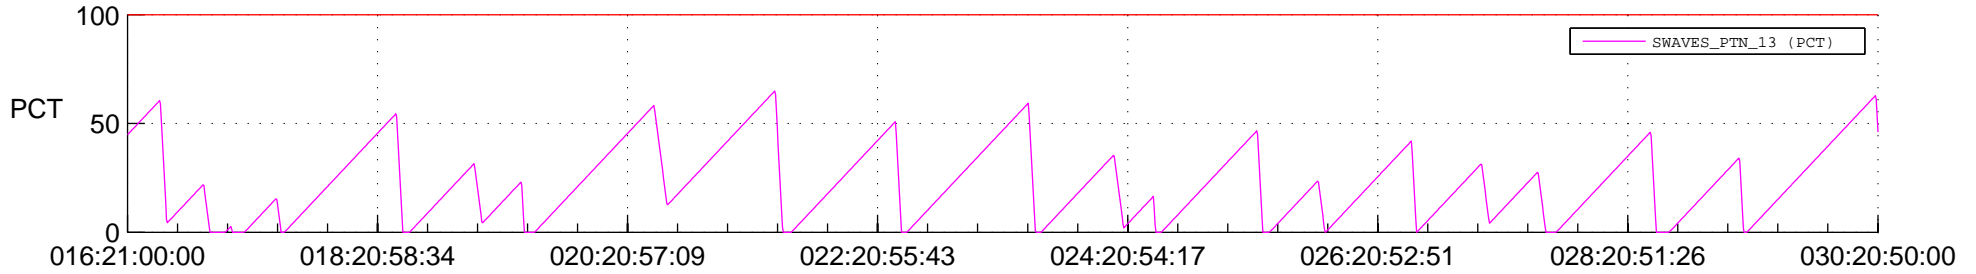

STEREO AHEAD SSR PCT Full Prediction

SWAVES_Percent_Full_Prediction

IMPACT_Percent_Full_Prediction

PLASTIC_Percent_Full_Prediction

Spacecraft_DownLink_Rate

Ground Time (2021:016:21:00:00.000 -2021:030:20:50:00.000)