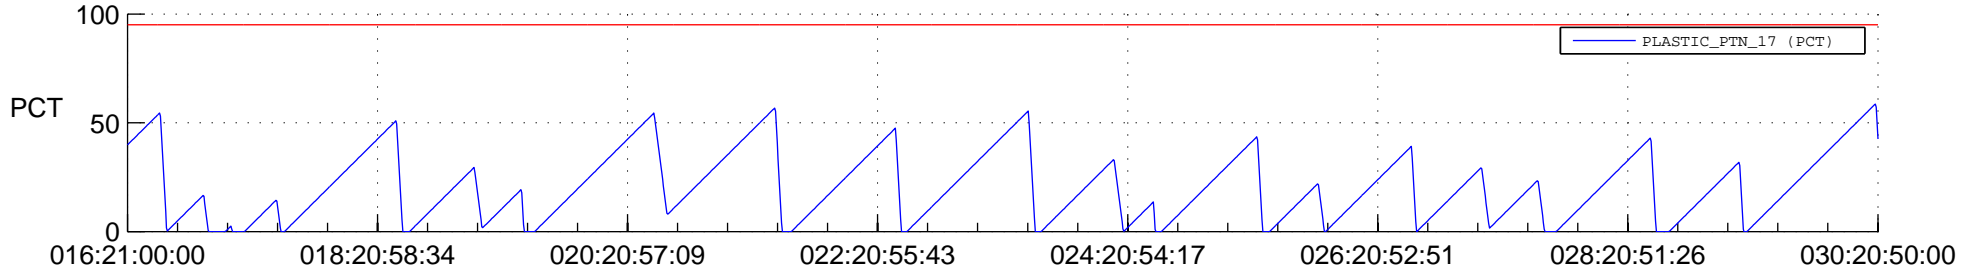

STEREO AHEAD SSR PCT Full Prediction

SWAVES_Percent_Full_Prediction

IMPACT_Percent_Full_Prediction

PLASTIC_Percent_Full_Prediction

Spacecraft_DownLink_Rate

Ground Time (2021:016:21:00:00.000 -2021:030:20:50:00.000)