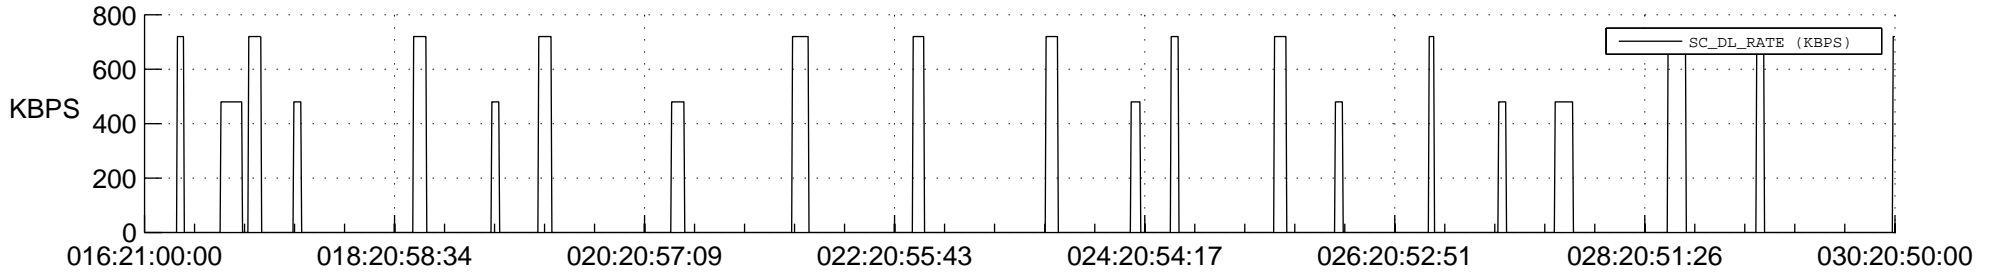

STEREO AHEAD SSR PCT Full Prediction

SWAVES_Percent_Full_Prediction

IMPACT_Percent_Full_Prediction

PLASTIC_Percent_Full_Prediction

Spacecraft_DownLink_Rate

Ground Time (2021:016:21:00:00.000 -2021:030:20:50:00.000)