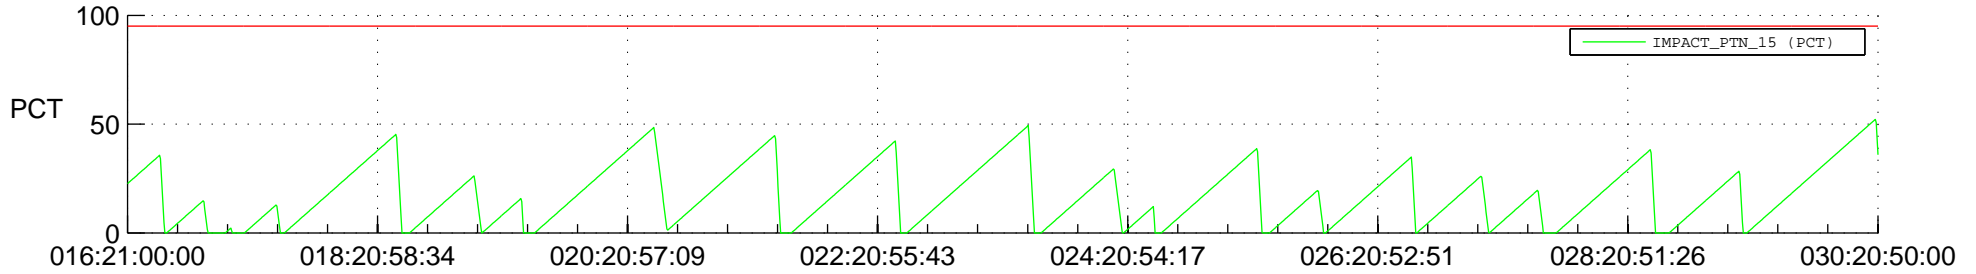

STEREO AHEAD SSR PCT Full Prediction

SWAVES_Percent_Full_Prediction

IMPACT_Percent_Full_Prediction

PLASTIC_Percent_Full_Prediction

Spacecraft_DownLink_Rate

Ground Time (2021:016:21:00:00.000 -2021:030:20:50:00.000)