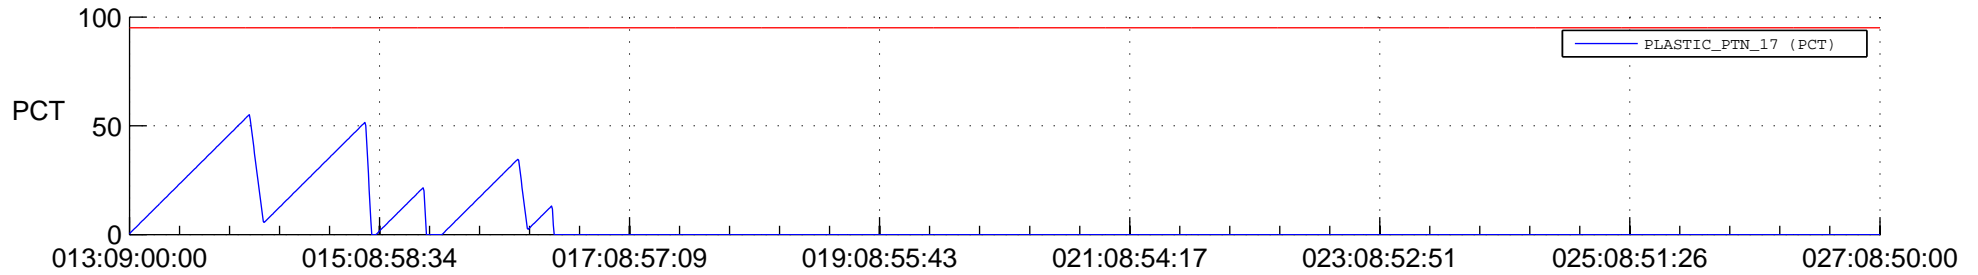

STEREO AHEAD SSR PCT Full Prediction

SWAVES_Percent_Full_Prediction

IMPACT_Percent_Full_Prediction

PLASTIC_Percent_Full_Prediction

Spacecraft_DownLink_Rate