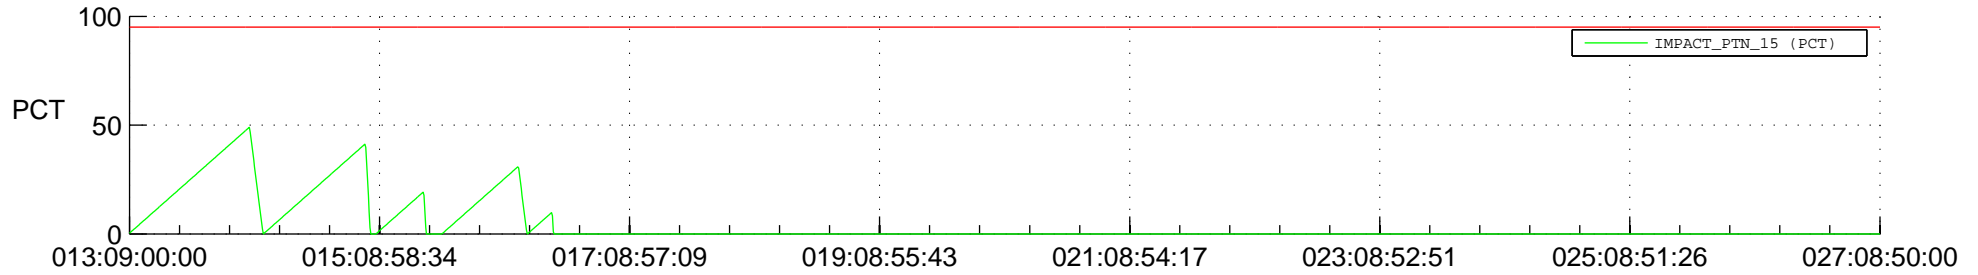

STEREO AHEAD SSR PCT Full Prediction

SWAVES_Percent_Full_Prediction

IMPACT_Percent_Full_Prediction

PLASTIC_Percent_Full_Prediction

Spacecraft_DownLink_Rate