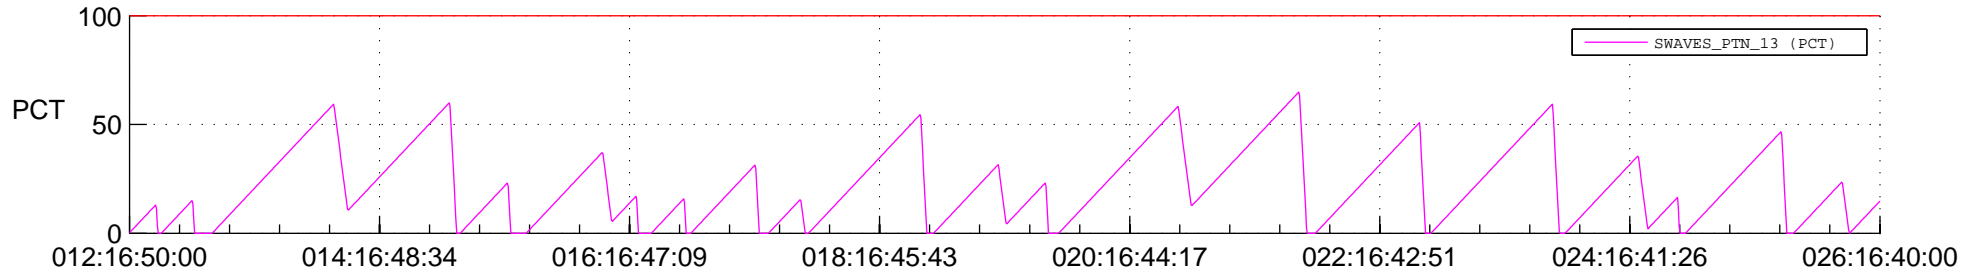

STEREO AHEAD SSR PCT Full Prediction

SWAVES_Percent_Full_Prediction

IMPACT_Percent_Full_Prediction

PLASTIC_Percent_Full_Prediction

Spacecraft_DownLink_Rate