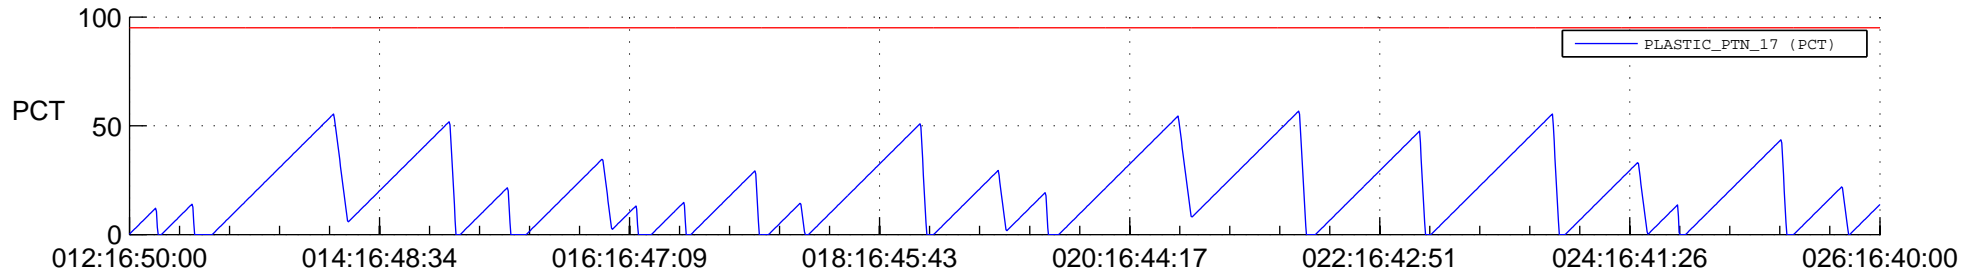

STEREO AHEAD SSR PCT Full Prediction

SWAVES_Percent_Full_Prediction

IMPACT_Percent_Full_Prediction

PLASTIC_Percent_Full_Prediction

Spacecraft_DownLink_Rate