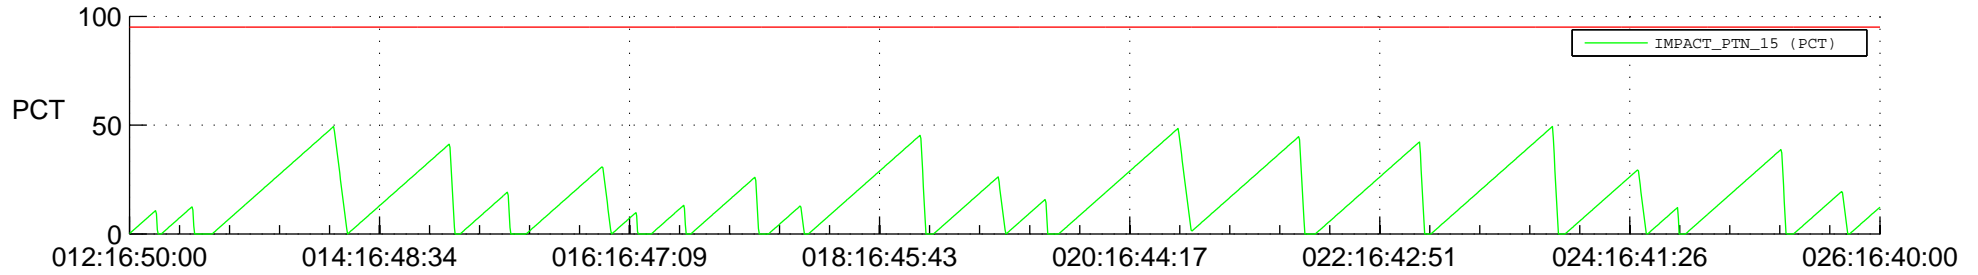

STEREO AHEAD SSR PCT Full Prediction

SWAVES_Percent_Full_Prediction

IMPACT_Percent_Full_Prediction

PLASTIC_Percent_Full_Prediction

Spacecraft_DownLink_Rate