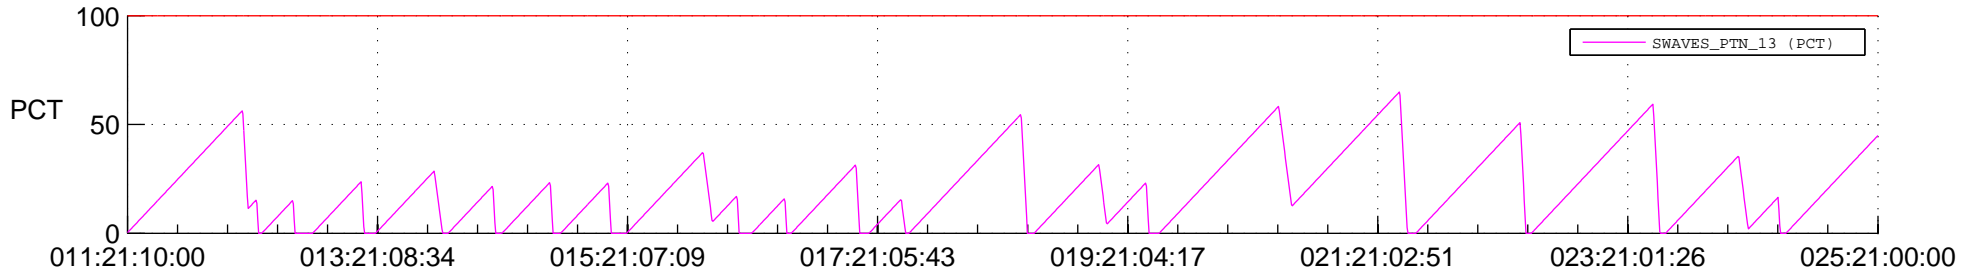

STEREO AHEAD SSR PCT Full Prediction

SWAVES_Percent_Full_Prediction

IMPACT_Percent_Full_Prediction

PLASTIC_Percent_Full_Prediction

Spacecraft_DownLink_Rate