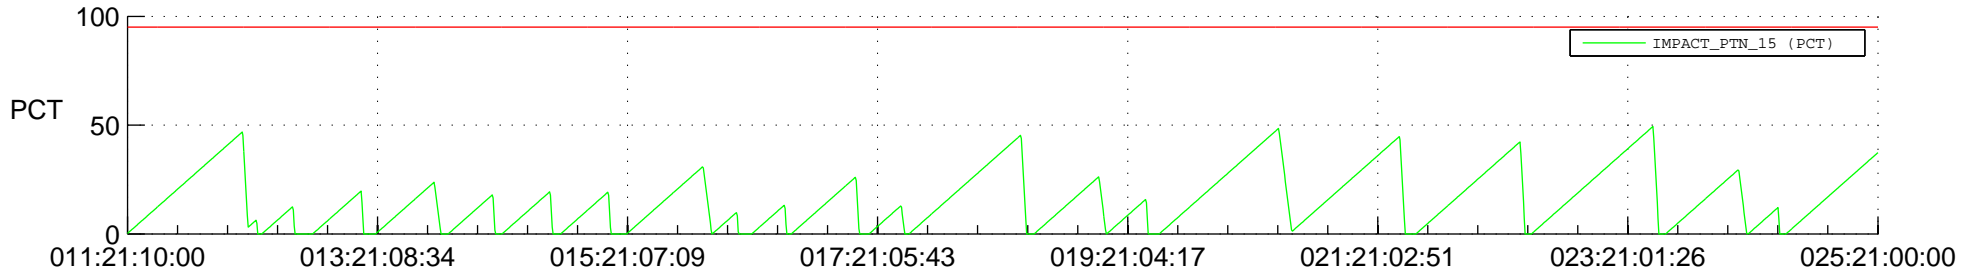

STEREO AHEAD SSR PCT Full Prediction

SWAVES_Percent_Full_Prediction

IMPACT_Percent_Full_Prediction

PLASTIC_Percent_Full_Prediction

Spacecraft_DownLink_Rate