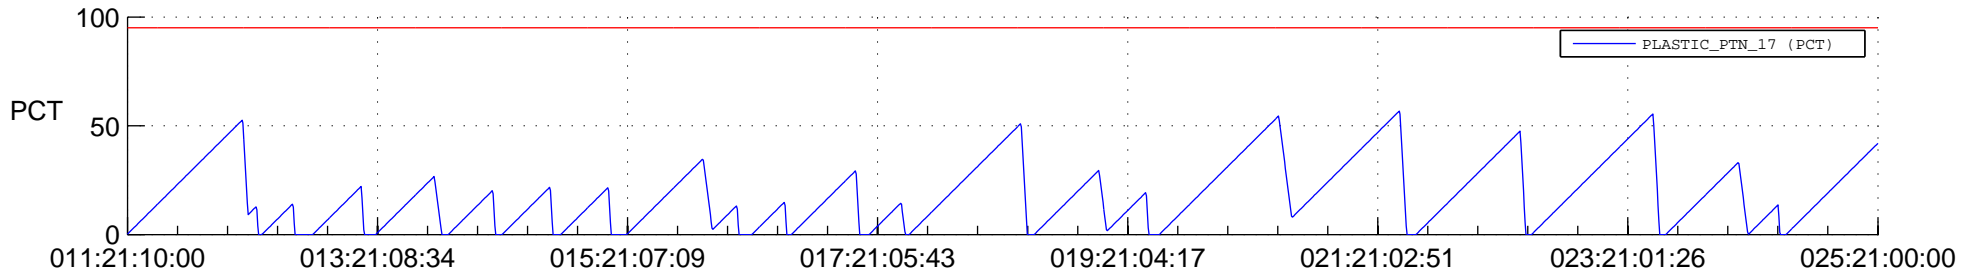

STEREO AHEAD SSR PCT Full Prediction

SWAVES_Percent_Full_Prediction

IMPACT_Percent_Full_Prediction

PLASTIC_Percent_Full_Prediction

Spacecraft_DownLink_Rate