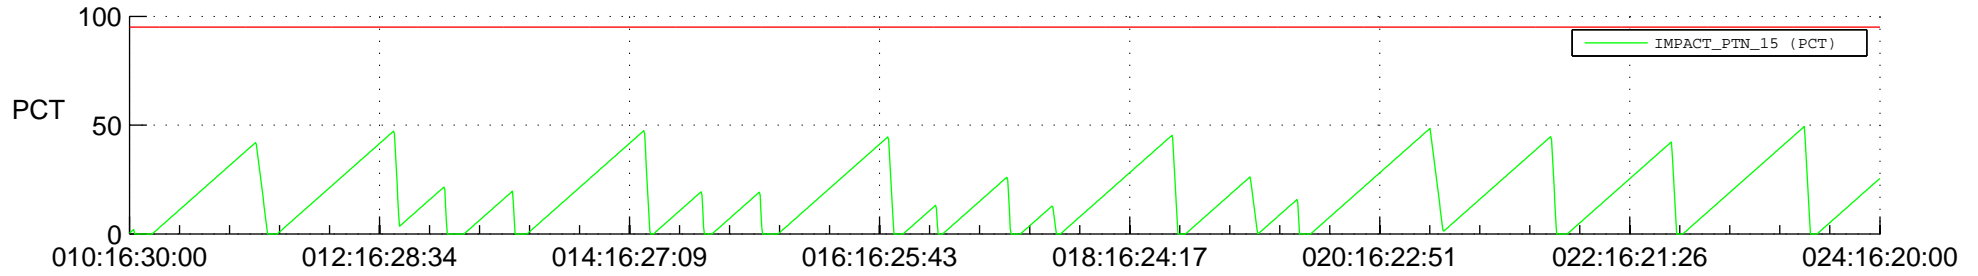

STEREO AHEAD SSR PCT Full Prediction

SWAVES_Percent_Full_Prediction

IMPACT_Percent_Full_Prediction

PLASTIC_Percent_Full_Prediction

Spacecraft_DownLink_Rate