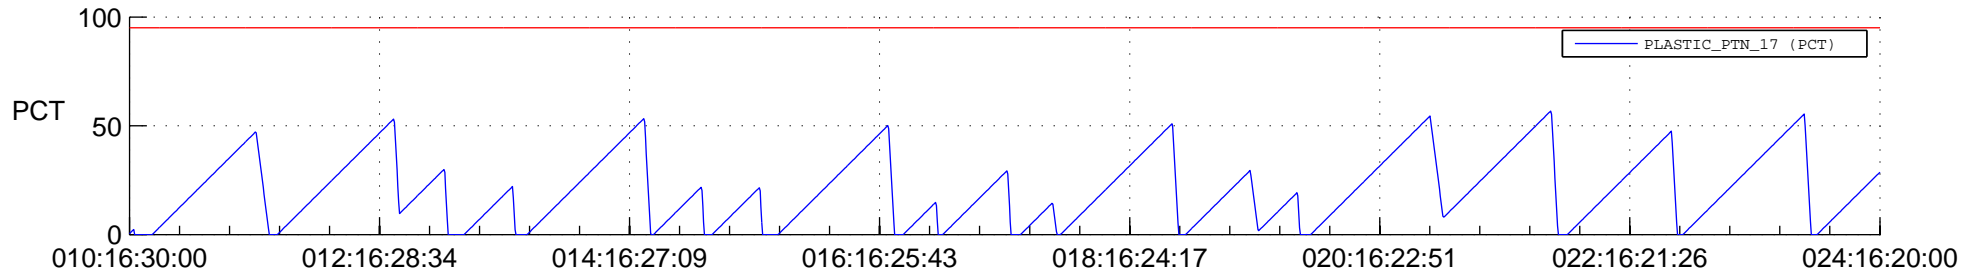

STEREO AHEAD SSR PCT Full Prediction

SWAVES_Percent_Full_Prediction

IMPACT_Percent_Full_Prediction

PLASTIC_Percent_Full_Prediction

Spacecraft_DownLink_Rate