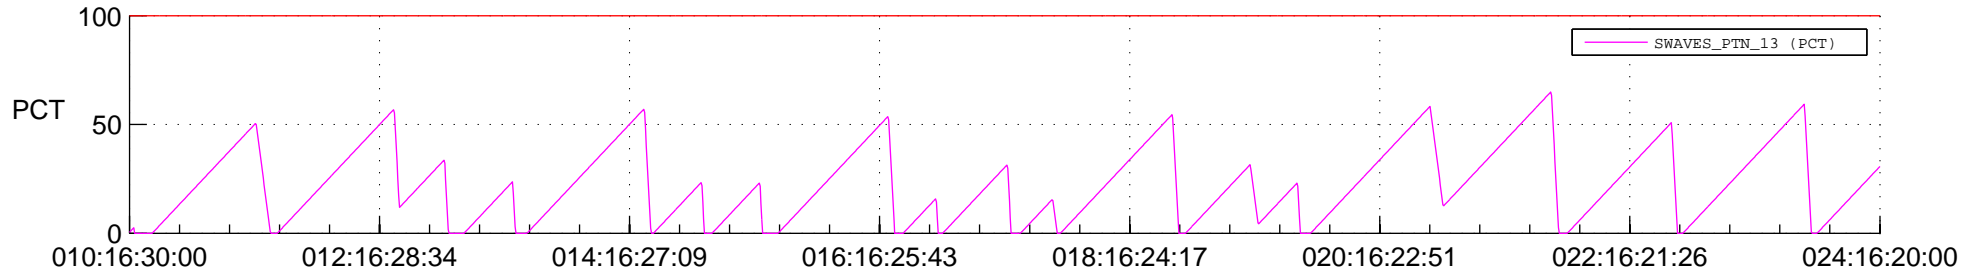

STEREO AHEAD SSR PCT Full Prediction

SWAVES_Percent_Full_Prediction

IMPACT_Percent_Full_Prediction

PLASTIC_Percent_Full_Prediction

Spacecraft_DownLink_Rate