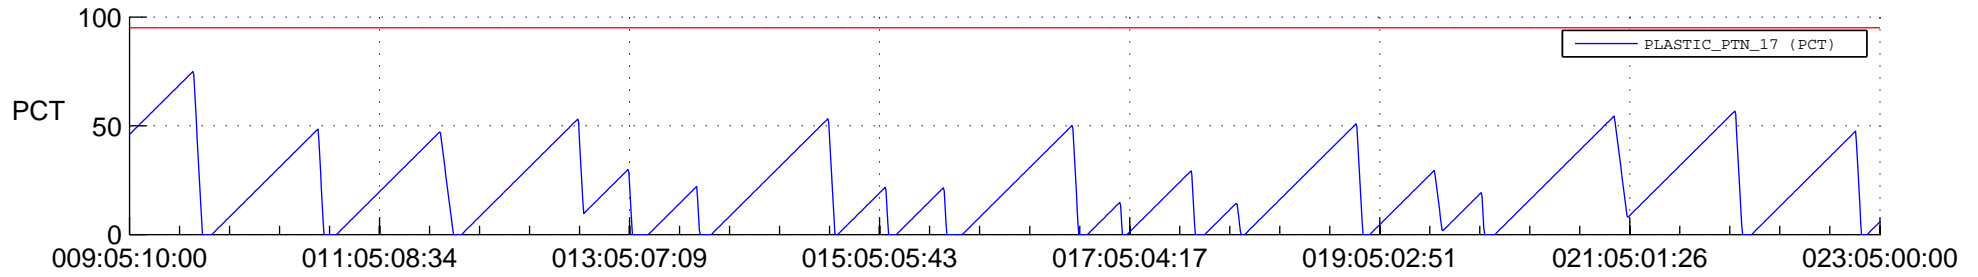

STEREO AHEAD SSR PCT Full Prediction

SWAVES_Percent_Full_Prediction

IMPACT_Percent_Full_Prediction

PLASTIC_Percent_Full_Prediction

Spacecraft_DownLink_Rate