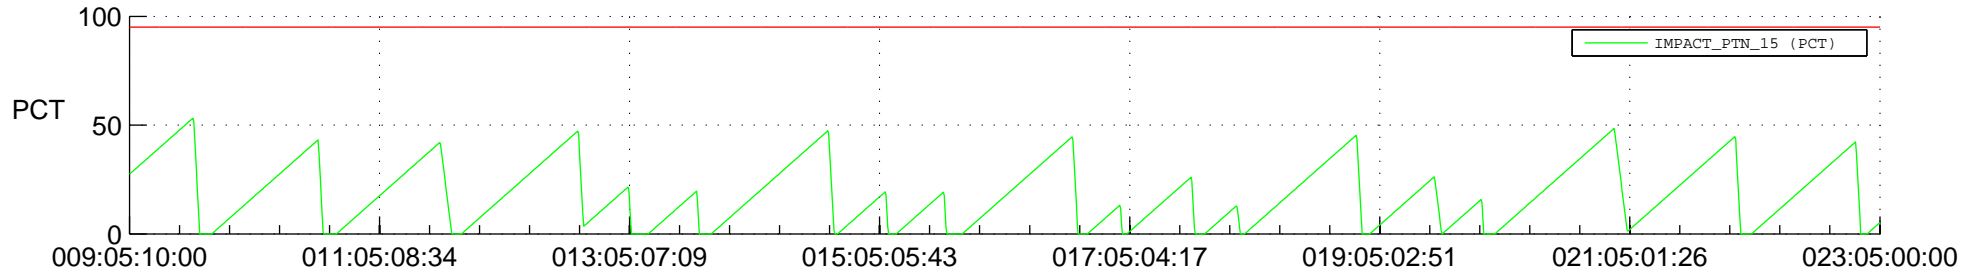

STEREO AHEAD SSR PCT Full Prediction

SWAVES_Percent_Full_Prediction

IMPACT_Percent_Full_Prediction

PLASTIC_Percent_Full_Prediction

Spacecraft_DownLink_Rate