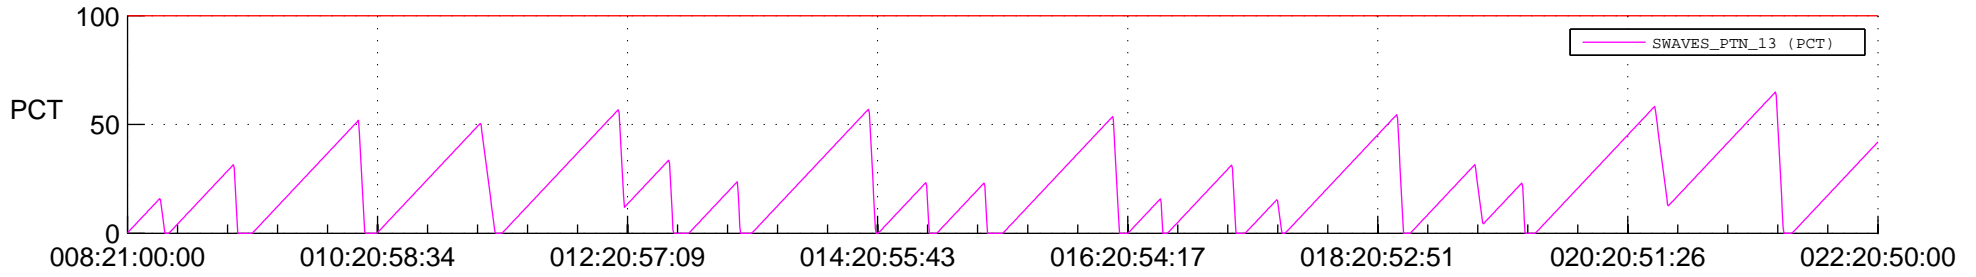

STEREO AHEAD SSR PCT Full Prediction

SWAVES_Percent_Full_Prediction

IMPACT_Percent_Full_Prediction

PLASTIC_Percent_Full_Prediction

Spacecraft_DownLink_Rate