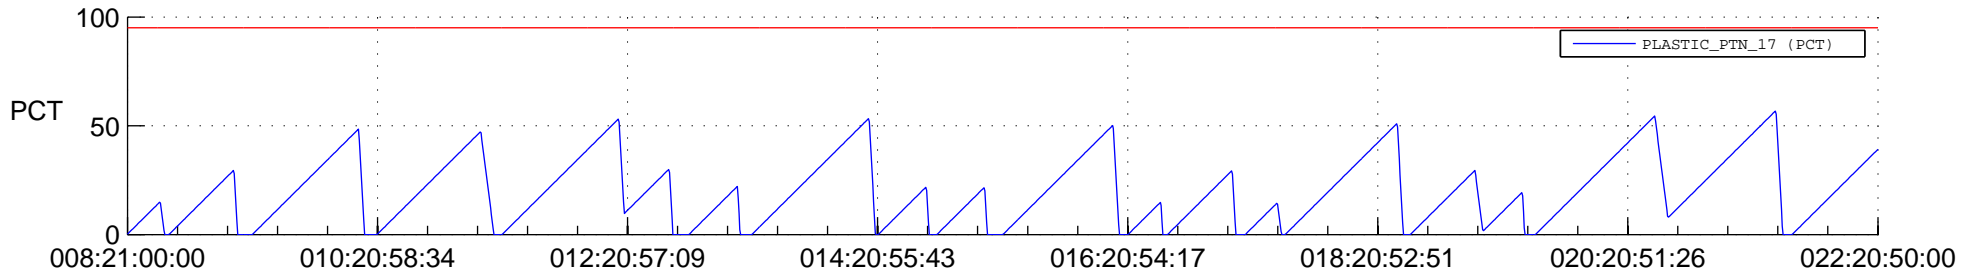

STEREO AHEAD SSR PCT Full Prediction

SWAVES_Percent_Full_Prediction

IMPACT_Percent_Full_Prediction

PLASTIC_Percent_Full_Prediction

Spacecraft_DownLink_Rate