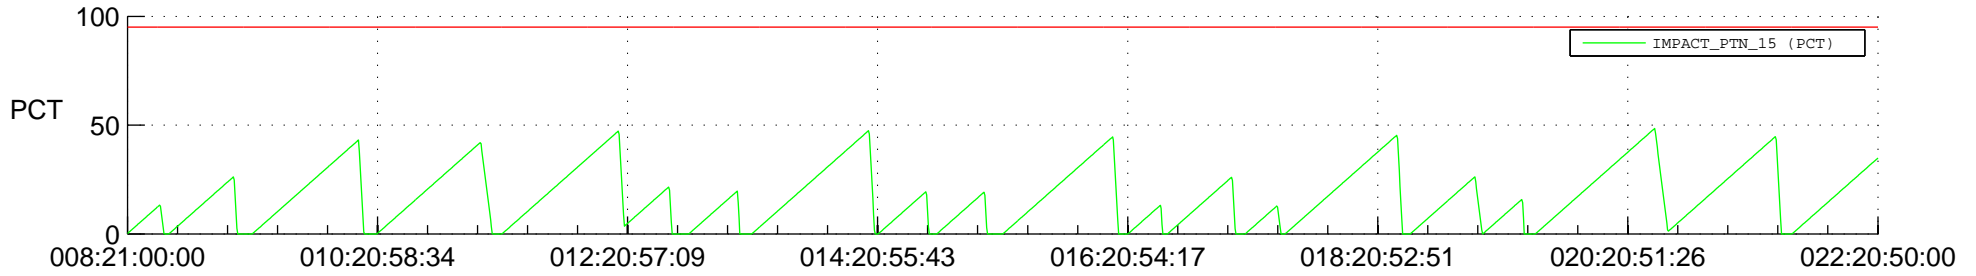

STEREO AHEAD SSR PCT Full Prediction

SWAVES_Percent_Full_Prediction

IMPACT_Percent_Full_Prediction

PLASTIC_Percent_Full_Prediction

Spacecraft_DownLink_Rate