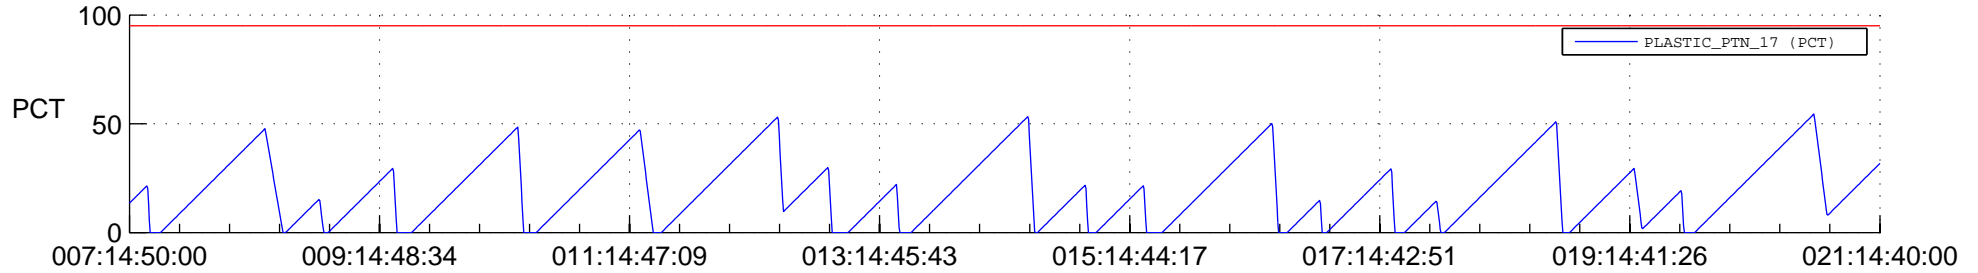

PLASTIC_Percent_Full_Prediction