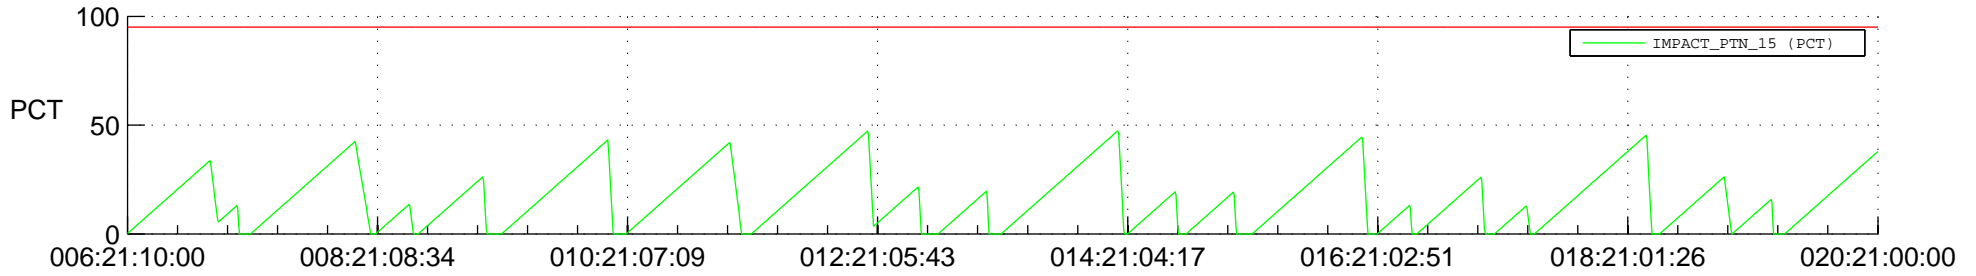

STEREO AHEAD SSR PCT Full Prediction

SWAVES_Percent_Full_Prediction

IMPACT_Percent_Full_Prediction

PLASTIC_Percent_Full_Prediction

Spacecraft_DownLink_Rate