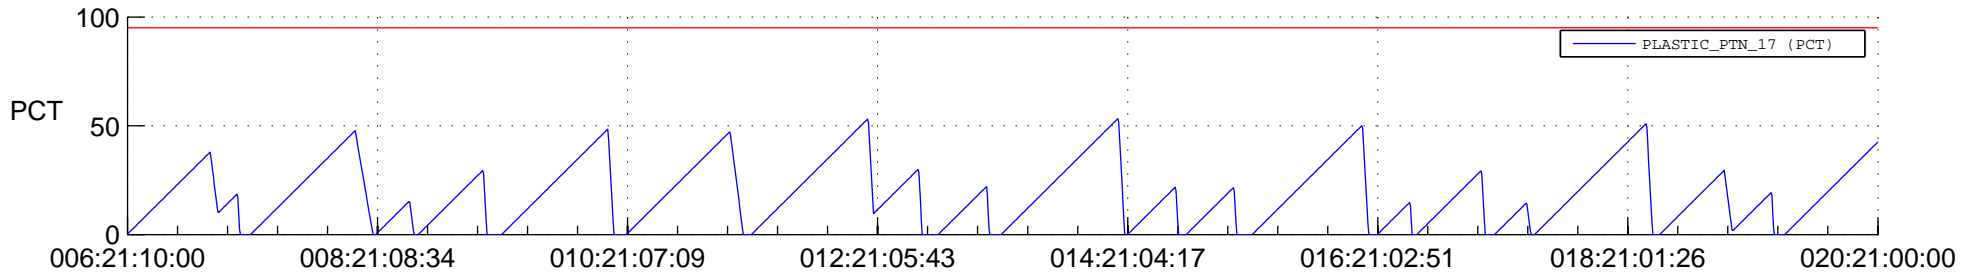

STEREO AHEAD SSR PCT Full Prediction

SWAVES_Percent_Full_Prediction

IMPACT_Percent_Full_Prediction

PLASTIC_Percent_Full_Prediction

Spacecraft_DownLink_Rate