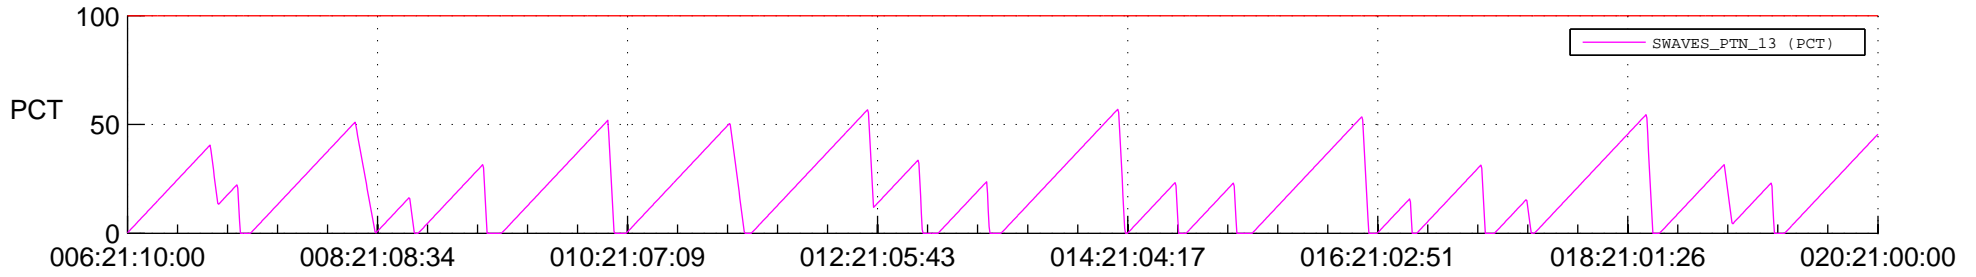

STEREO AHEAD SSR PCT Full Prediction

SWAVES_Percent_Full_Prediction

IMPACT_Percent_Full_Prediction

PLASTIC_Percent_Full_Prediction

Spacecraft_DownLink_Rate