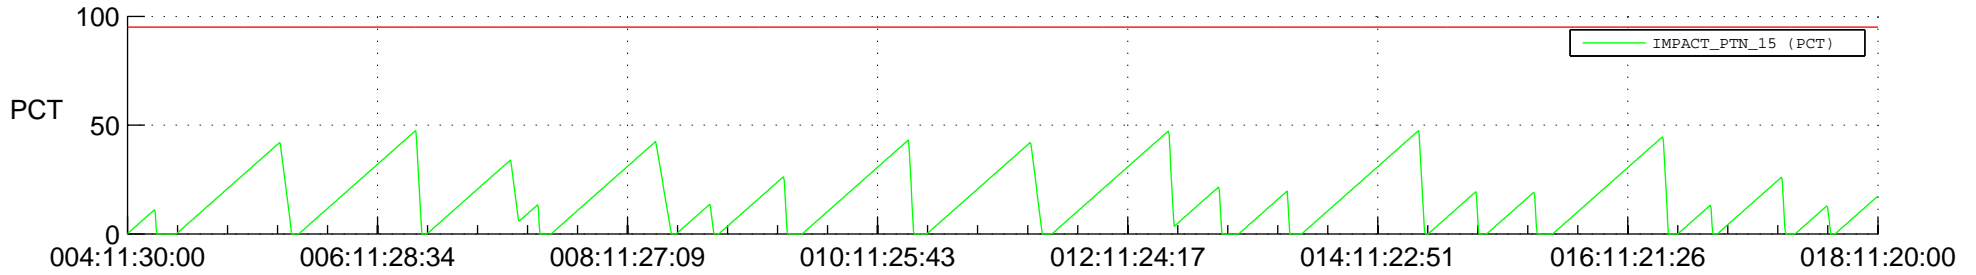

STEREO AHEAD SSR PCT Full Prediction

SWAVES_Percent_Full_Prediction

IMPACT_Percent_Full_Prediction

PLASTIC_Percent_Full_Prediction

Spacecraft_DownLink_Rate