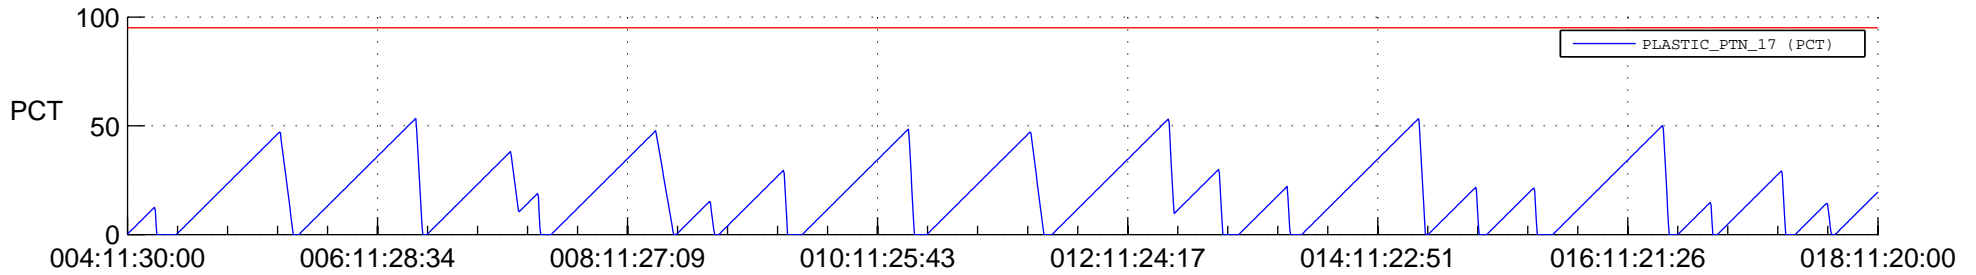

STEREO AHEAD SSR PCT Full Prediction

SWAVES_Percent_Full_Prediction

IMPACT_Percent_Full_Prediction

PLASTIC_Percent_Full_Prediction

Spacecraft_DownLink_Rate