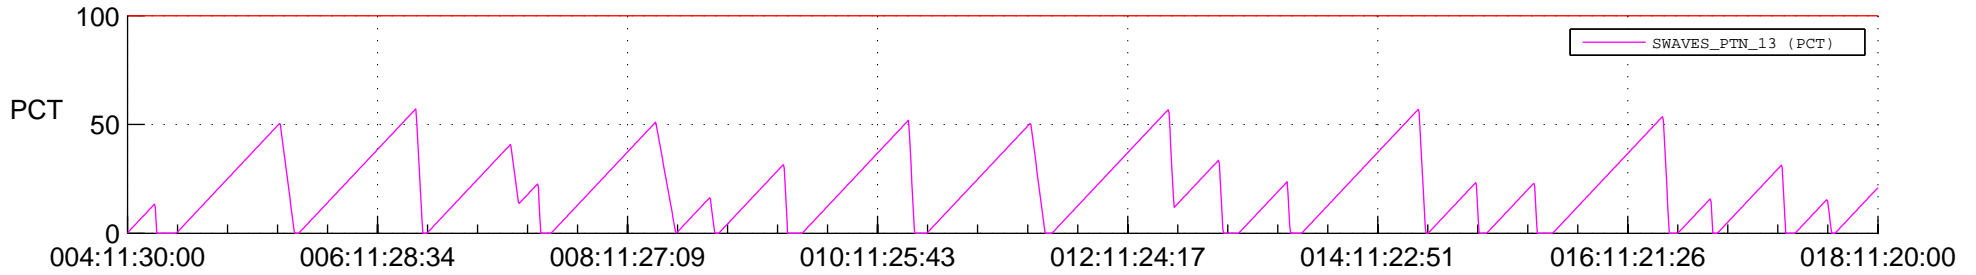

STEREO AHEAD SSR PCT Full Prediction

SWAVES_Percent_Full_Prediction

IMPACT_Percent_Full_Prediction

PLASTIC_Percent_Full_Prediction

Spacecraft_DownLink_Rate