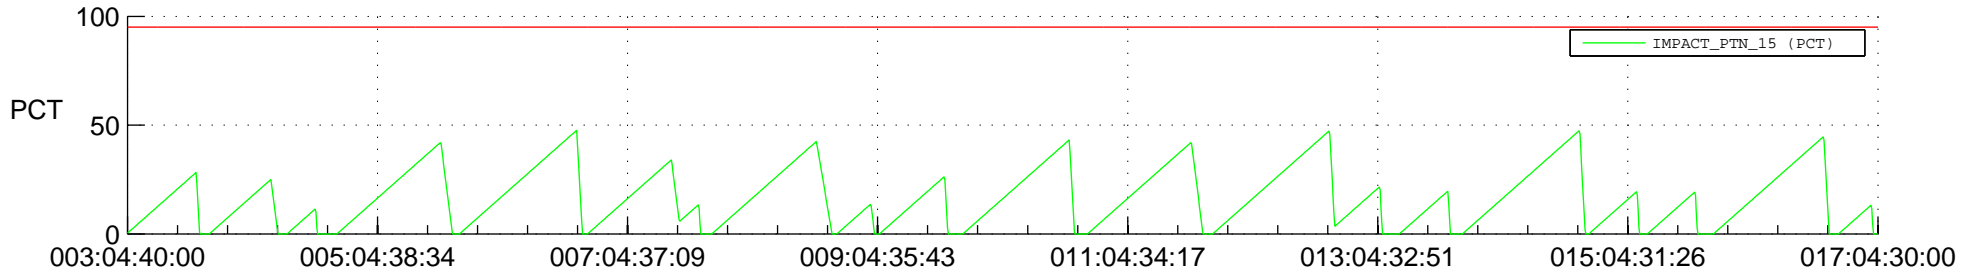

STEREO AHEAD SSR PCT Full Prediction

SWAVES_Percent_Full_Prediction

IMPACT_Percent_Full_Prediction

PLASTIC_Percent_Full_Prediction

Spacecraft_DownLink_Rate

Ground Time (2021:003:04:40:00.000 -2021:017:04:30:00.000)