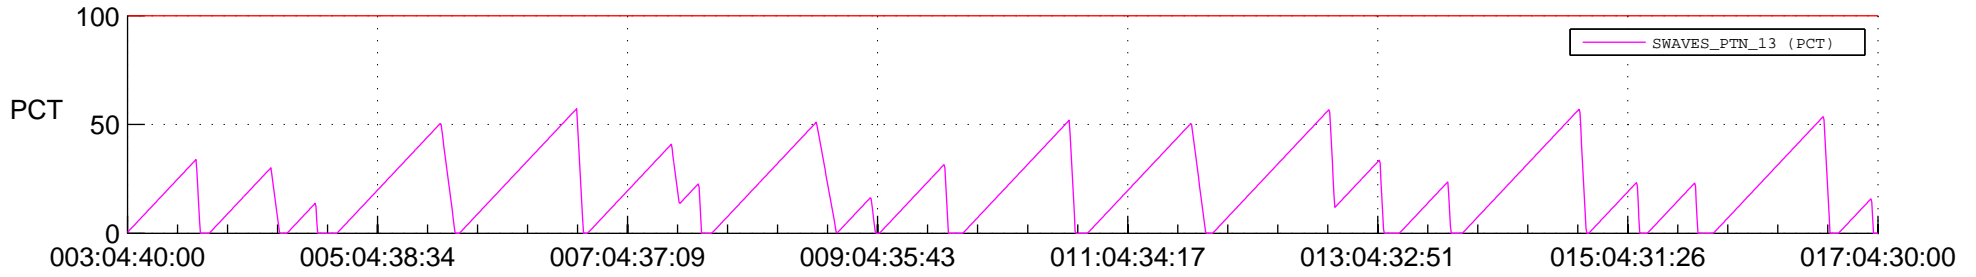

STEREO AHEAD SSR PCT Full Prediction

SWAVES_Percent_Full_Prediction

IMPACT_Percent_Full_Prediction

PLASTIC_Percent_Full_Prediction

Spacecraft_DownLink_Rate

Ground Time (2021:003:04:40:00.000 -2021:017:04:30:00.000)