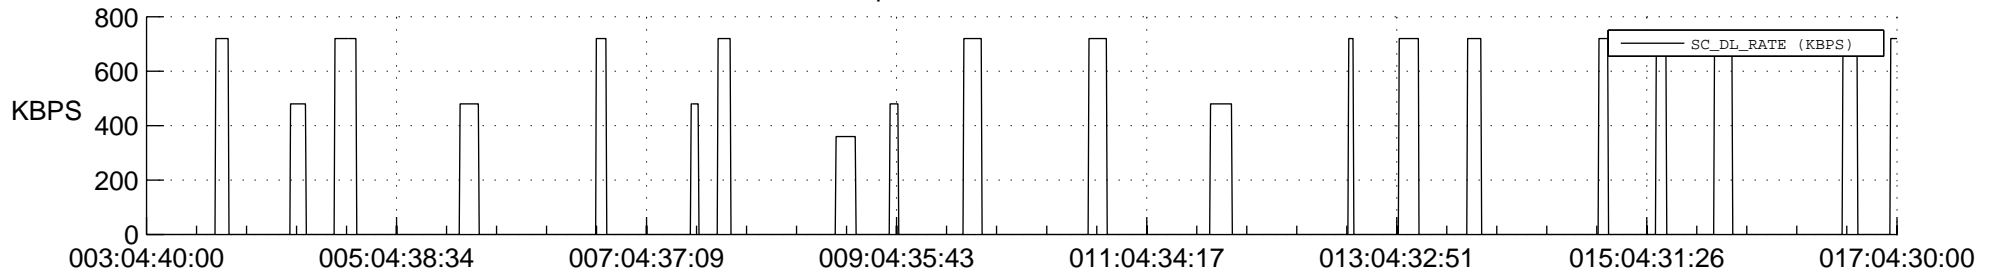

STEREO AHEAD SSR PCT Full Prediction

SWAVES_Percent_Full_Prediction

IMPACT_Percent_Full_Prediction

PLASTIC_Percent_Full_Prediction

Spacecraft_DownLink_Rate

Ground Time (2021:003:04:40:00.000 -2021:017:04:30:00.000)