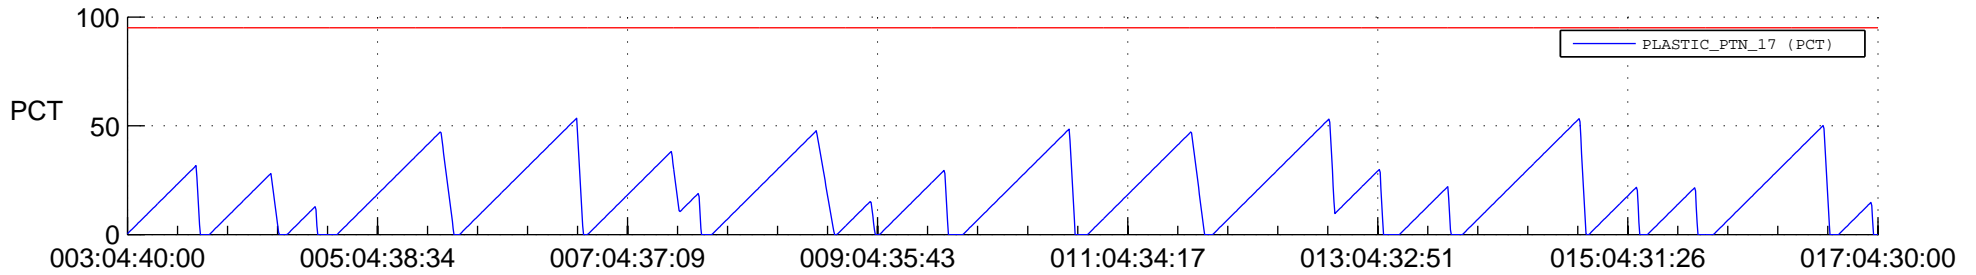

STEREO AHEAD SSR PCT Full Prediction

SWAVES_Percent_Full_Prediction

IMPACT_Percent_Full_Prediction

PLASTIC_Percent_Full_Prediction

Spacecraft_DownLink_Rate

Ground Time (2021:003:04:40:00.000 -2021:017:04:30:00.000)