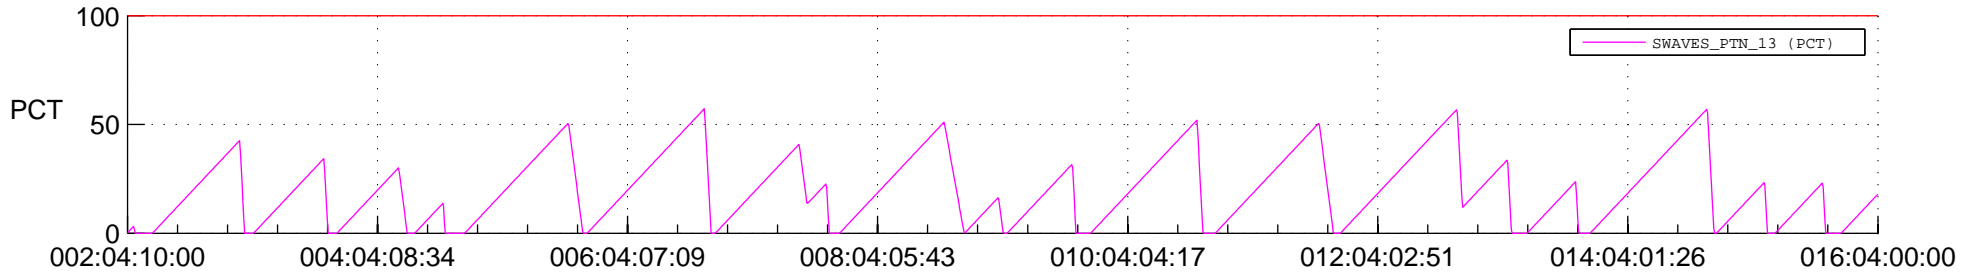

## SWAVES\_Percent\_Full\_Prediction

## Spacecraft\_DownLink\_Rate

Ground Time (2021:02:04:10:00.000 -2021:016:04:00:00.000)