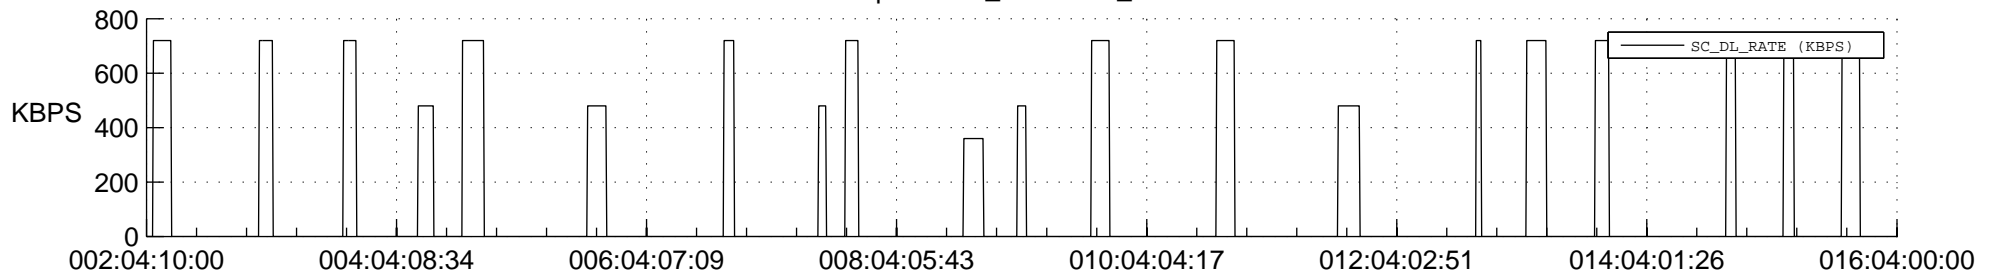

## Spacecraft\_DownLink\_Rate

Ground Time (2021:02:04:10:00.000 -2021:016:04:00:00.000)