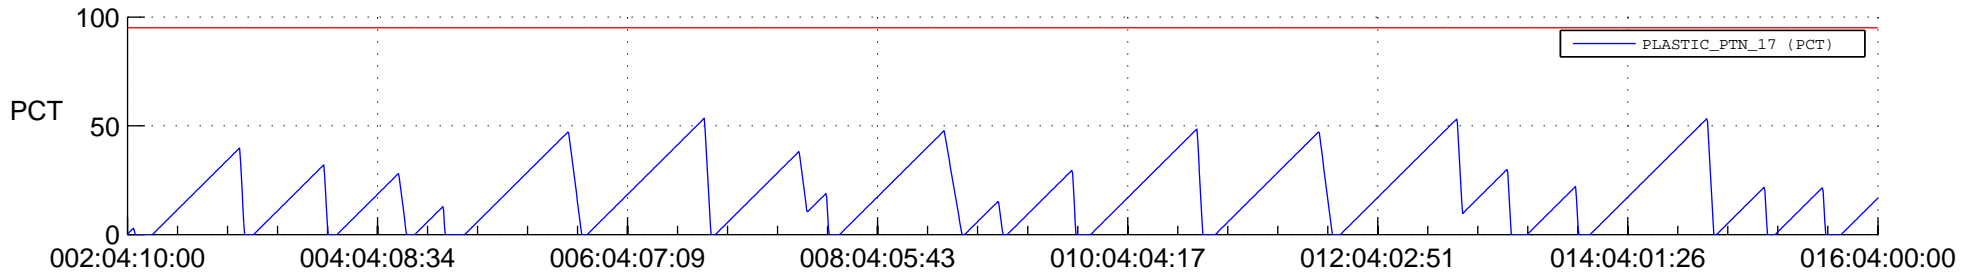

# STEREO AHEAD SSR PCT Full Prediction

## SWAVES\_Percent\_Full\_Prediction

## Spacecraft\_DownLink\_Rate

Ground Time (2021:02:04:10:00.000 -2021:016:04:00:00.000)