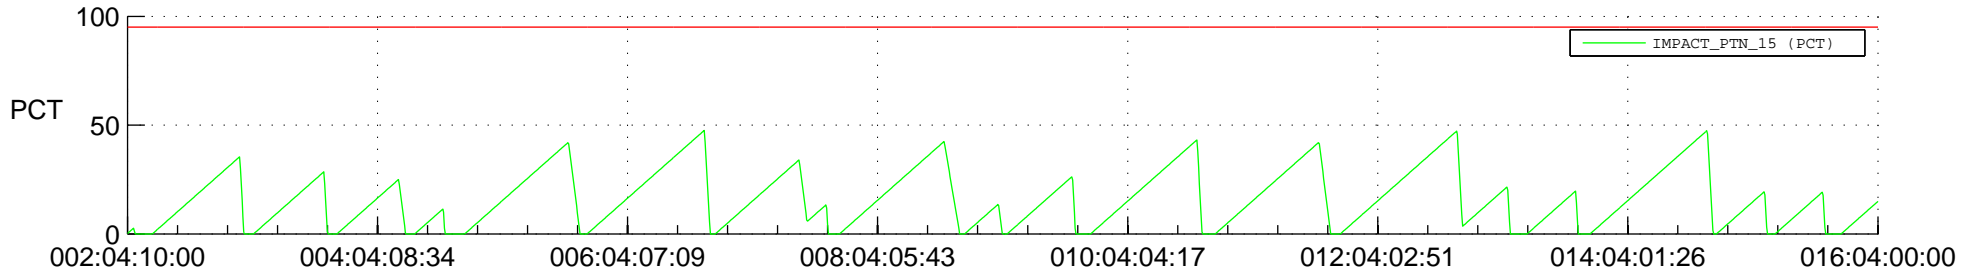

IMPACT_Percent_Full_Prediction