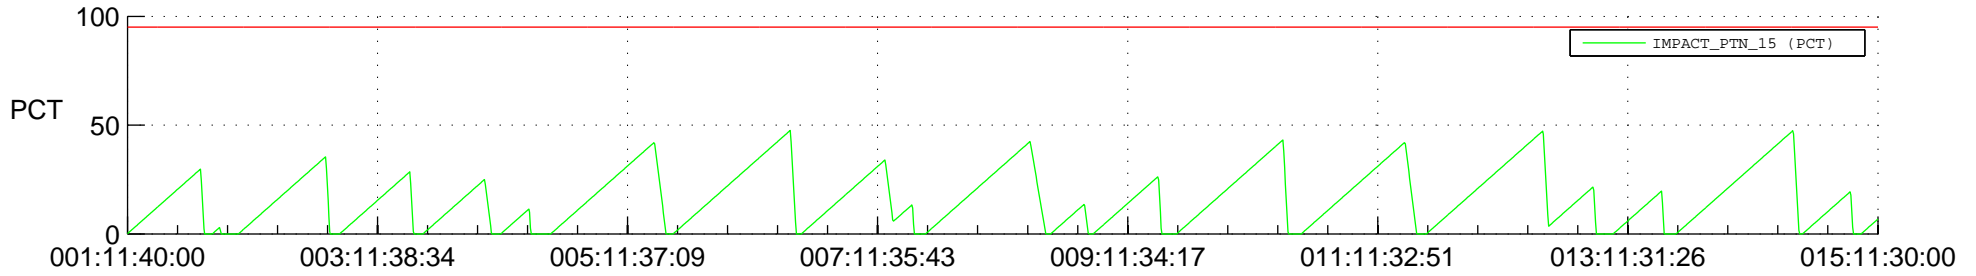

STEREO AHEAD SSR PCT Full Prediction

SWAVES_Percent_Full_Prediction

IMPACT_Percent_Full_Prediction

PLASTIC_Percent_Full_Prediction

Spacecraft_DownLink_Rate