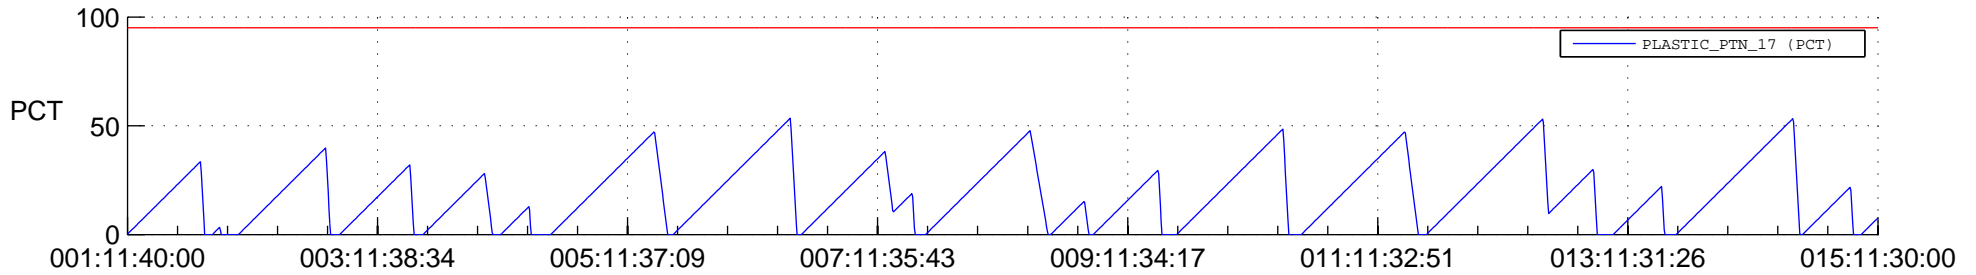

STEREO AHEAD SSR PCT Full Prediction

SWAVES_Percent_Full_Prediction

IMPACT_Percent_Full_Prediction

PLASTIC_Percent_Full_Prediction

Spacecraft_DownLink_Rate