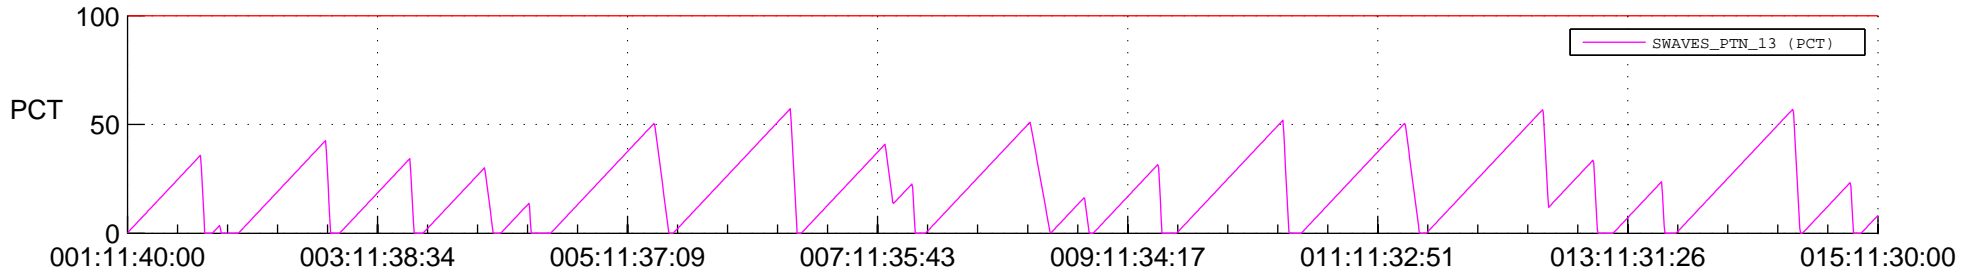

STEREO AHEAD SSR PCT Full Prediction

SWAVES_Percent_Full_Prediction

IMPACT_Percent_Full_Prediction

PLASTIC_Percent_Full_Prediction

Spacecraft_DownLink_Rate