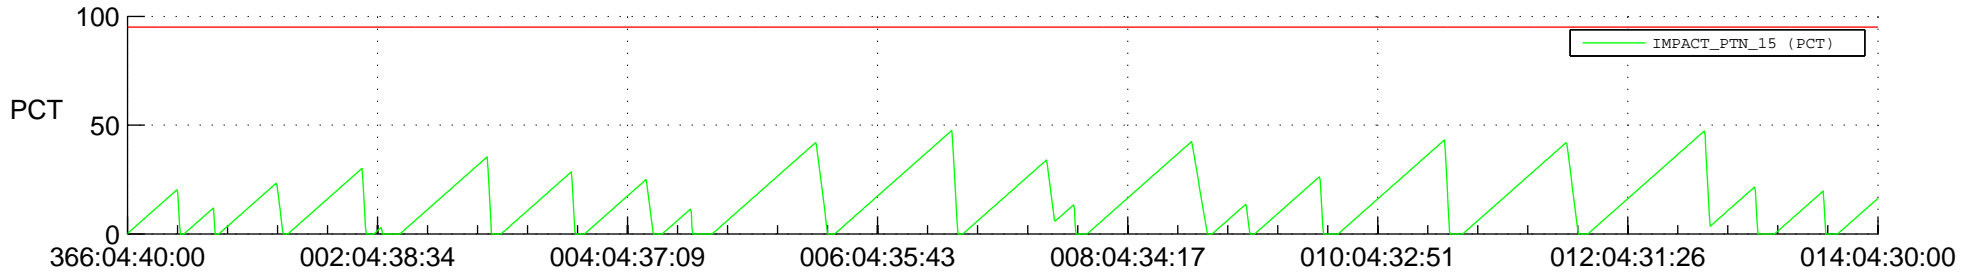

STEREO AHEAD SSR PCT Full Prediction

SWAVES_Percent_Full_Prediction

IMPACT_Percent_Full_Prediction

PLASTIC_Percent_Full_Prediction

Spacecraft_DownLink_Rate

Ground Time (2020:366:04:40:00.000 -2021:014:04:30:00.000)