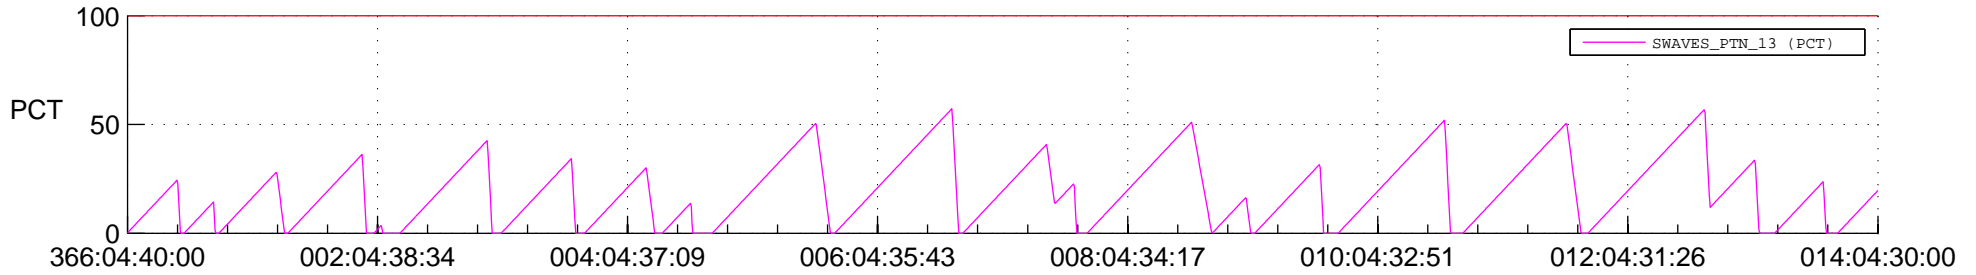

STEREO AHEAD SSR PCT Full Prediction

SWAVES_Percent_Full_Prediction

IMPACT_Percent_Full_Prediction

PLASTIC_Percent_Full_Prediction

Spacecraft_DownLink_Rate

Ground Time (2020:366:04:40:00.000 -2021:014:04:30:00.000)