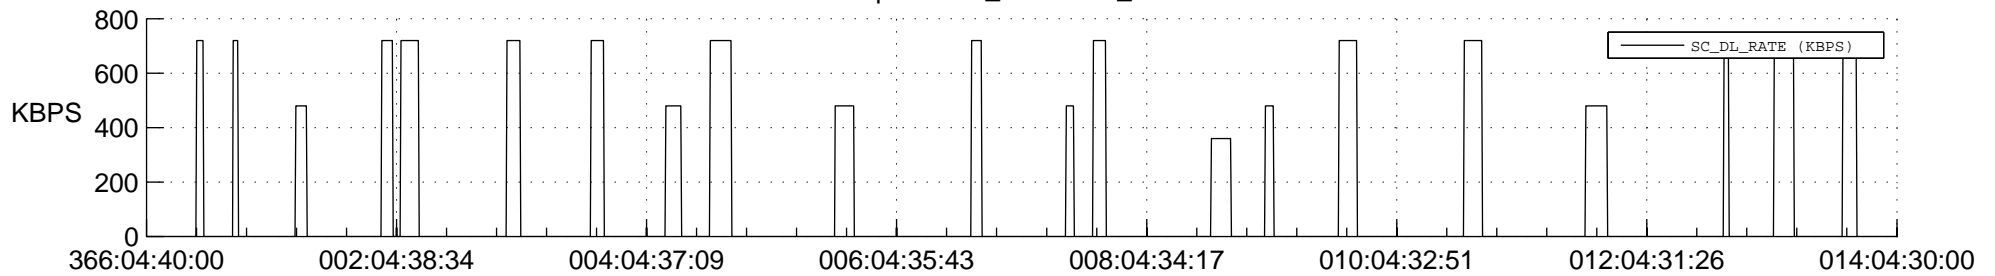

STEREO AHEAD SSR PCT Full Prediction

SWAVES_Percent_Full_Prediction

IMPACT_Percent_Full_Prediction

PLASTIC_Percent_Full_Prediction

Spacecraft_DownLink_Rate

Ground Time (2020:366:04:40:00.000 -2021:014:04:30:00.000)