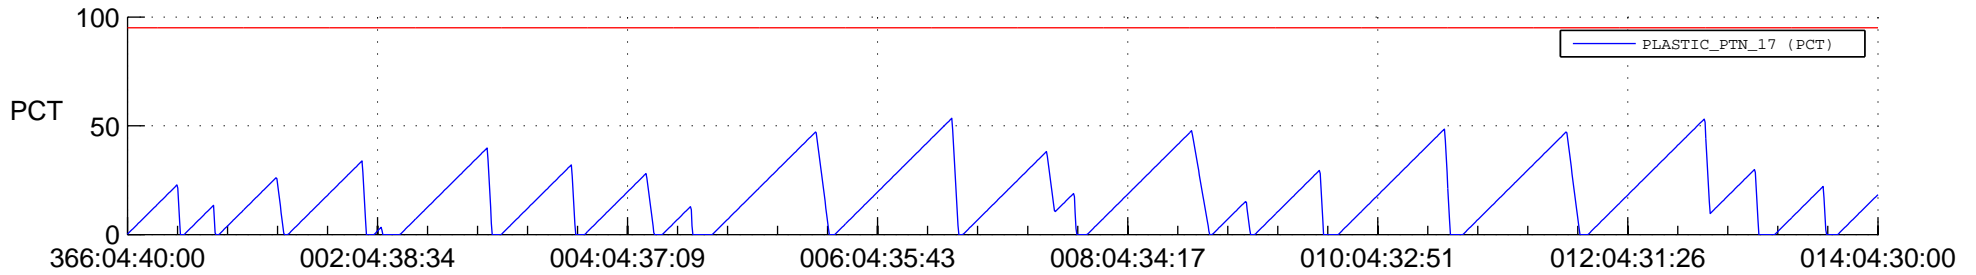

STEREO AHEAD SSR PCT Full Prediction

SWAVES_Percent_Full_Prediction

IMPACT_Percent_Full_Prediction

PLASTIC_Percent_Full_Prediction

Spacecraft_DownLink_Rate

Ground Time (2020:366:04:40:00.000 -2021:014:04:30:00.000)