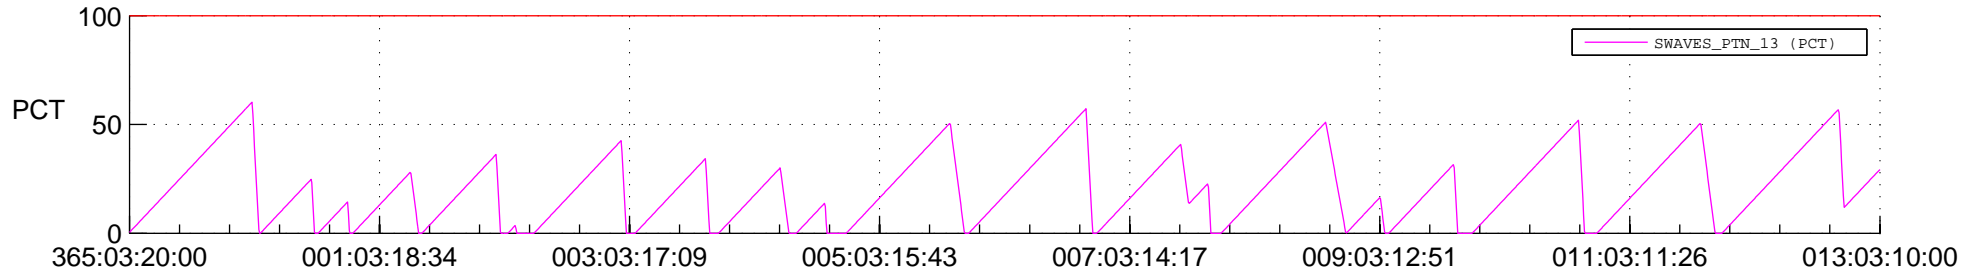

## SWAVES\_Percent\_Full\_Prediction

## Spacecraft\_DownLink\_Rate

Ground Time (2020:365:03:20:00.000 -2021:01:13:03:10:00.000)