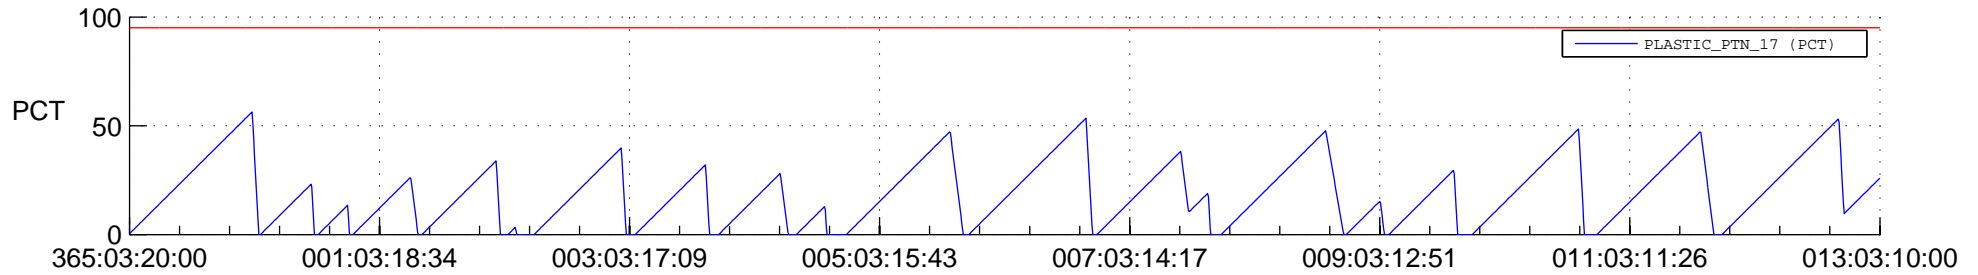

## SWAVES\_Percent\_Full\_Prediction

## Spacecraft\_DownLink\_Rate

Ground Time (2020:365:03:20:00.000 -2021:01:13:03:10:00.000)