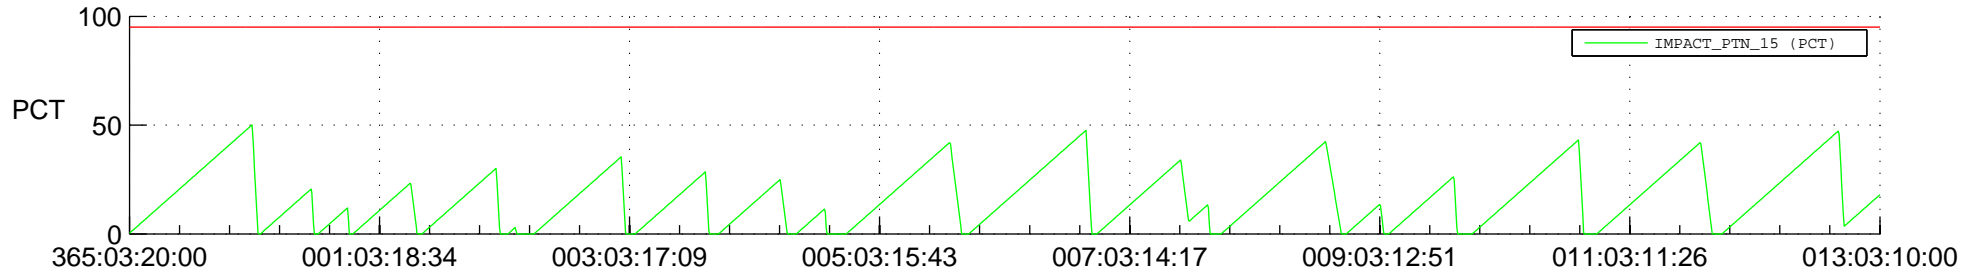

IMPACT_Percent_Full_Prediction