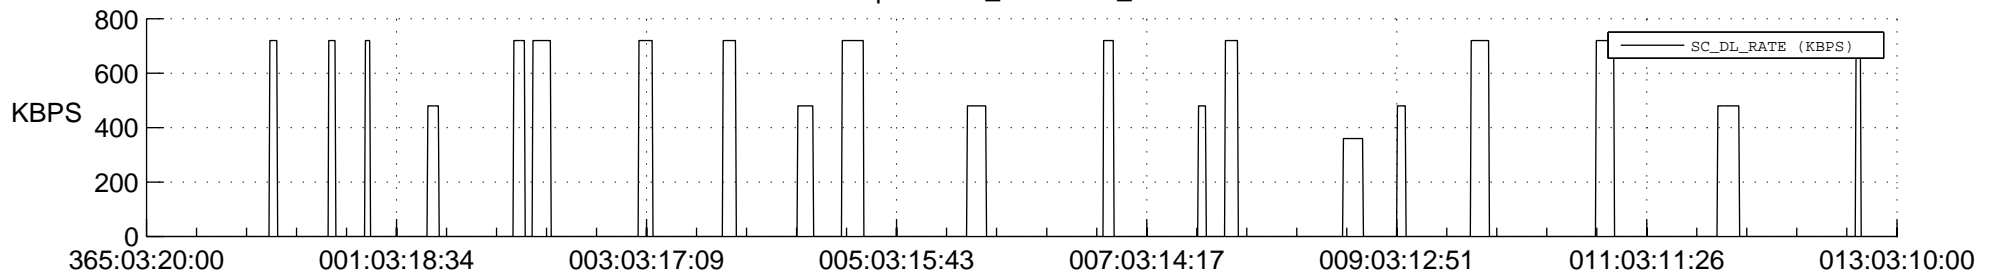

## Spacecraft\_DownLink\_Rate

Ground Time (2020:365:03:20:00.000 -2021:01:13:03:10:00.000)