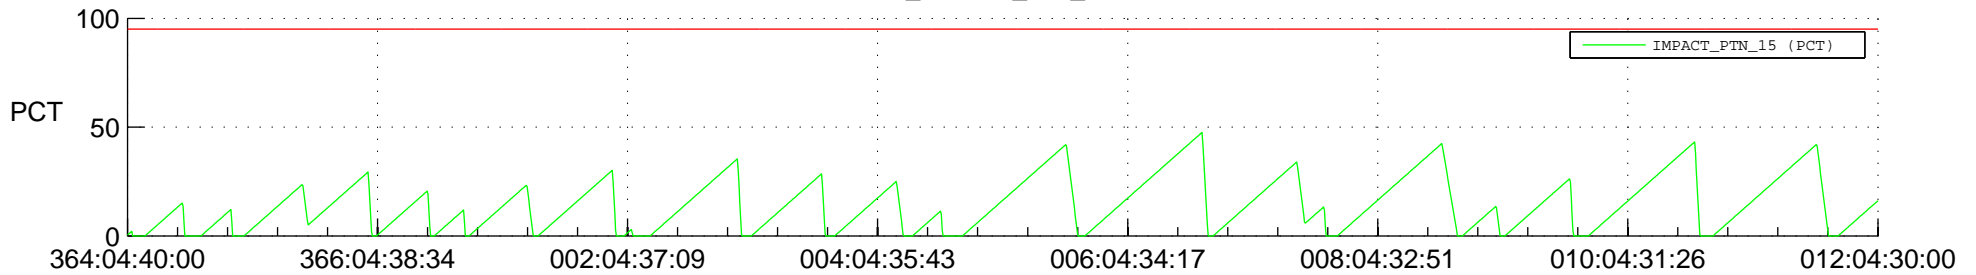

IMPACT_Percent_Full_Prediction