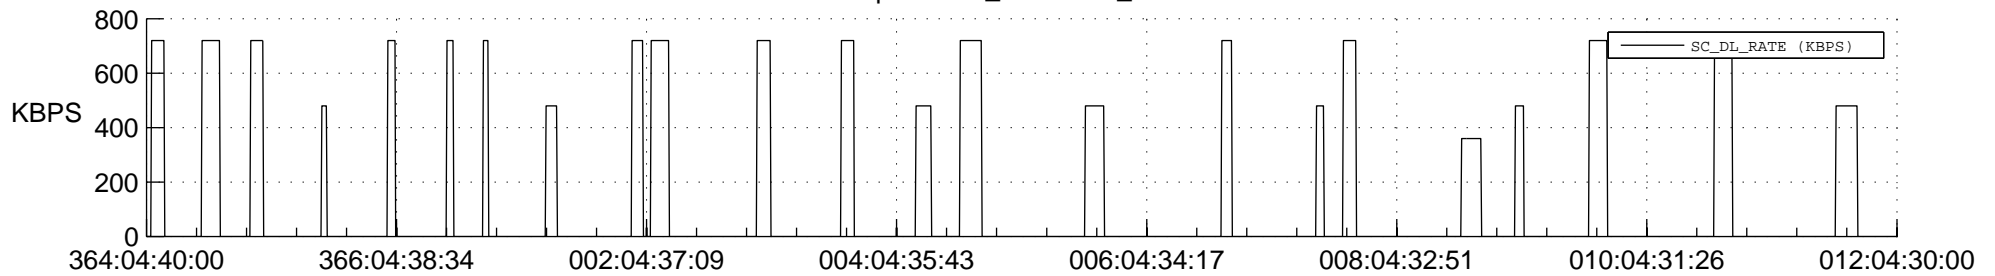

## Spacecraft\_DownLink\_Rate

Ground Time (2020:364:04:40:00.000 -2021:012:04:30:00.000)