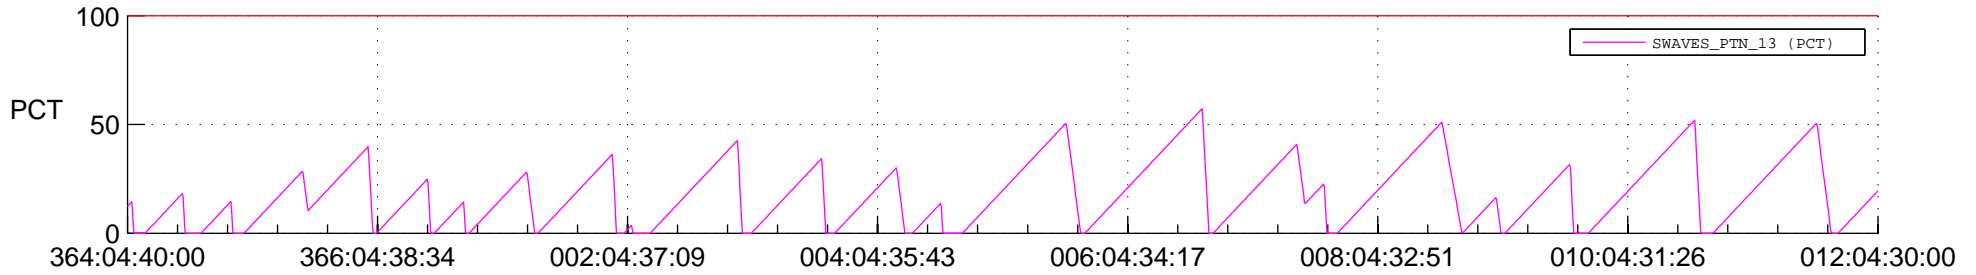

## SWAVES\_Percent\_Full\_Prediction

## Spacecraft\_DownLink\_Rate

Ground Time (2020:364:04:40:00.000 -2021:012:04:30:00.000)