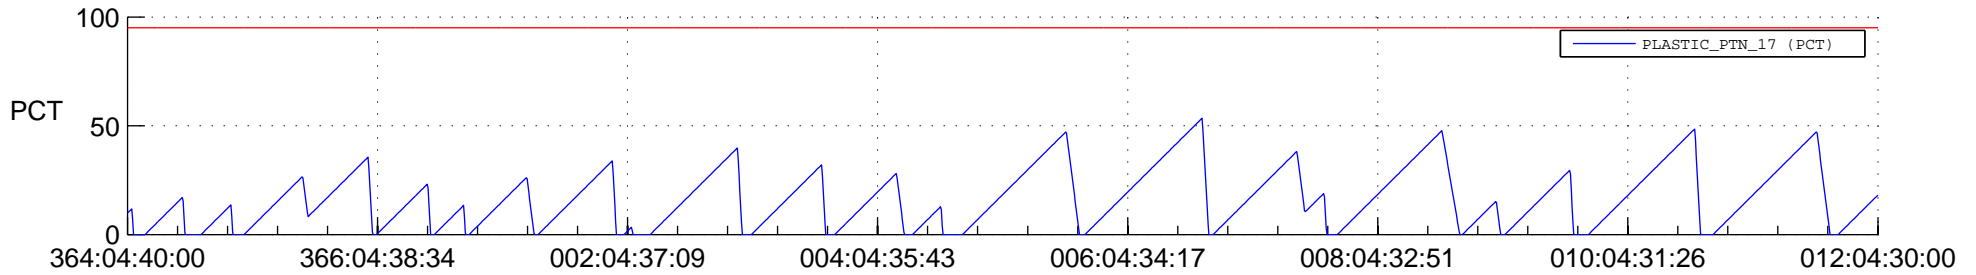

## SWAVES\_Percent\_Full\_Prediction

## Spacecraft\_DownLink\_Rate

Ground Time (2020:364:04:40:00.000 -2021:012:04:30:00.000)