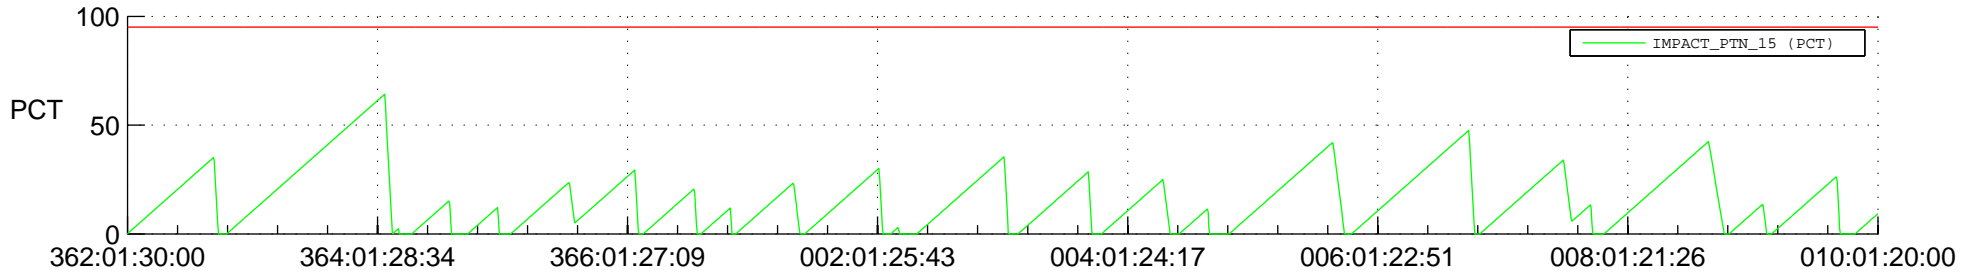

IMPACT_Percent_Full_Prediction