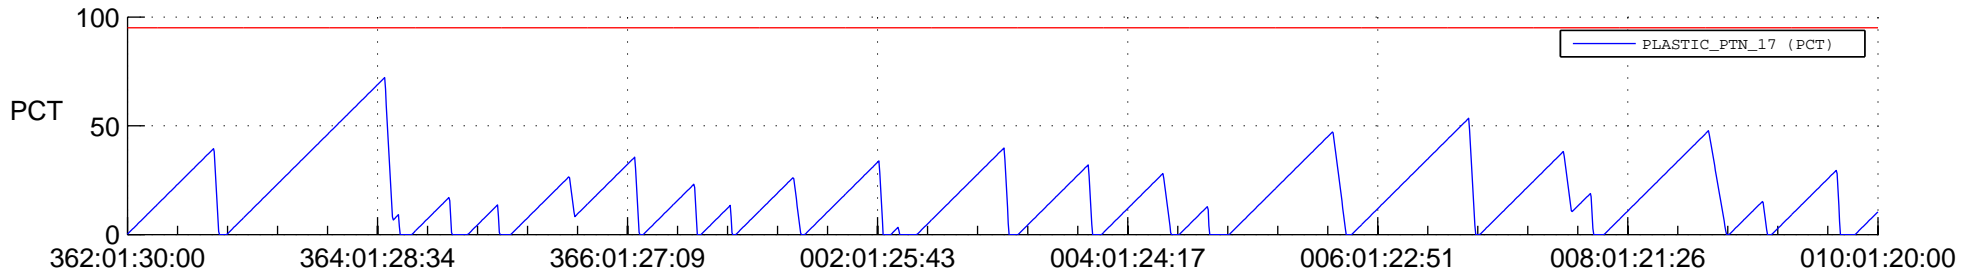

# STEREO AHEAD SSR PCT Full Prediction

## SWAVES\_Percent\_Full\_Prediction

## Spacecraft\_DownLink\_Rate

Ground Time (2020:362:01:30:00.000 -2021:010:01:20:00.000)