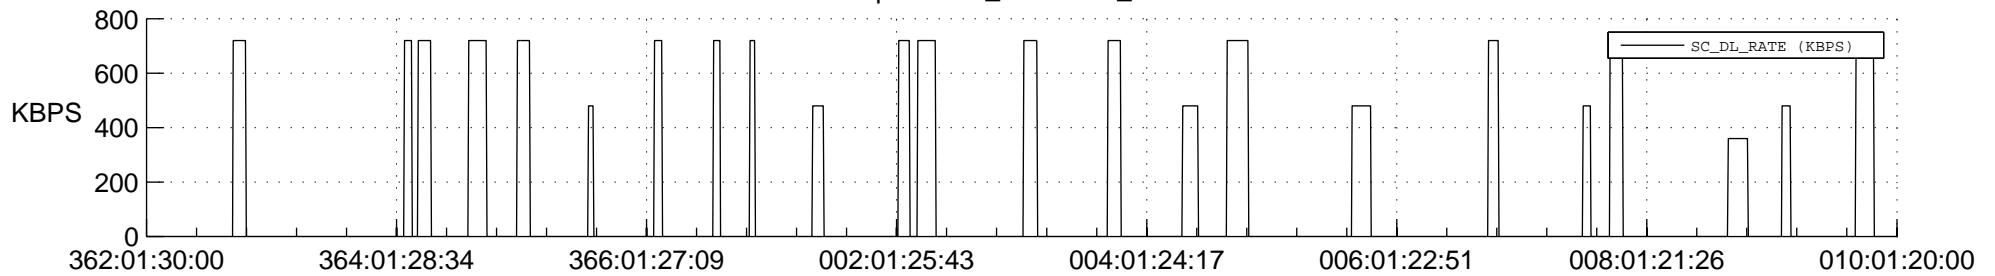

## Spacecraft\_DownLink\_Rate

Ground Time (2020:362:01:30:00.000 -2021:010:01:20:00.000)