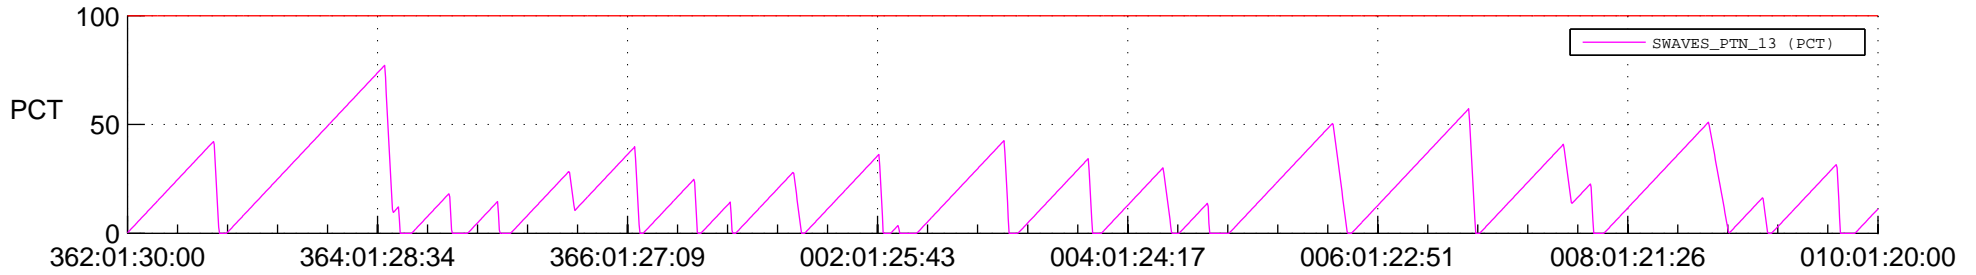

## SWAVES\_Percent\_Full\_Prediction

## Spacecraft\_DownLink\_Rate

Ground Time (2020:362:01:30:00.000 -2021:010:01:20:00.000)