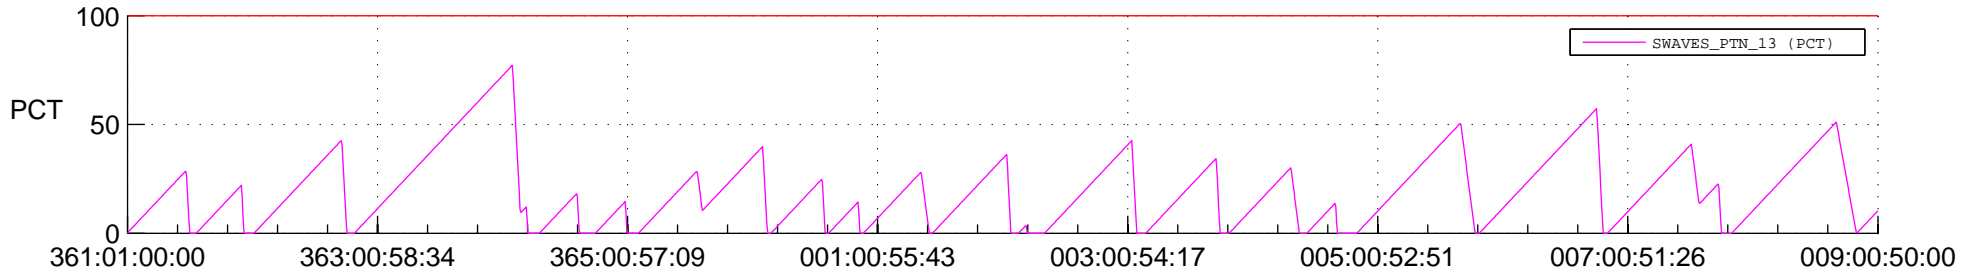

STEREO AHEAD SSR PCT Full Prediction

SWAVES_Percent_Full_Prediction

IMPACT_Percent_Full_Prediction

PLASTIC_Percent_Full_Prediction

Spacecraft_DownLink_Rate

Ground Time (2020:361:01:00:00.000 -2021:009:00:50:00.000)