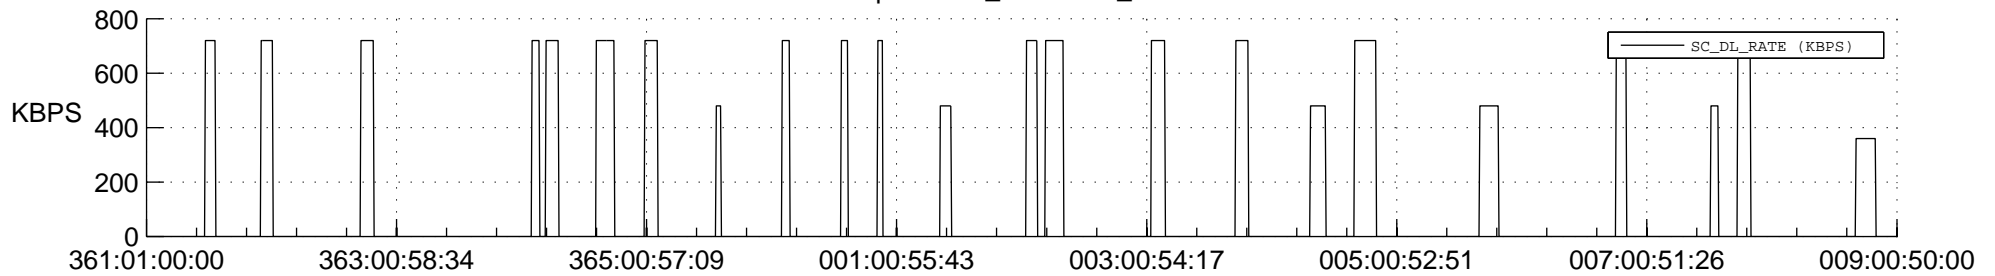

STEREO AHEAD SSR PCT Full Prediction

SWAVES_Percent_Full_Prediction

IMPACT_Percent_Full_Prediction

PLASTIC_Percent_Full_Prediction

Spacecraft_DownLink_Rate

Ground Time (2020:361:01:00:00.000 -2021:009:00:50:00.000)