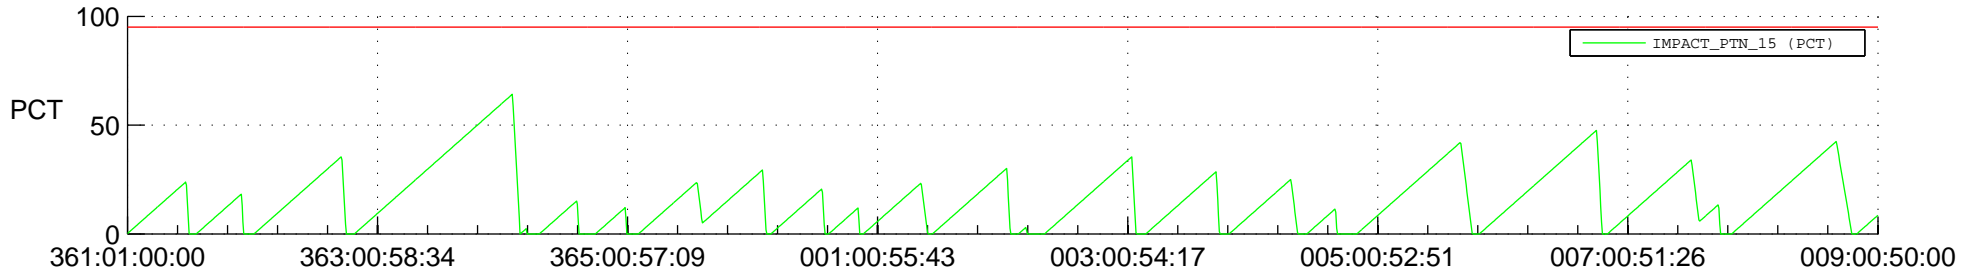

STEREO AHEAD SSR PCT Full Prediction

SWAVES_Percent_Full_Prediction

IMPACT_Percent_Full_Prediction

PLASTIC_Percent_Full_Prediction

Spacecraft_DownLink_Rate

Ground Time (2020:361:01:00:00.000 -2021:009:00:50:00.000)