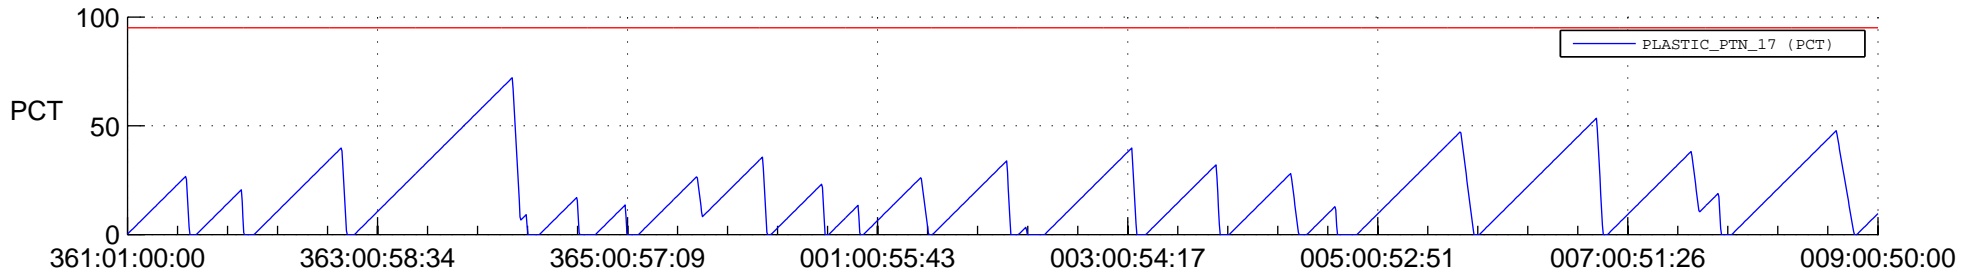

STEREO AHEAD SSR PCT Full Prediction

SWAVES_Percent_Full_Prediction

IMPACT_Percent_Full_Prediction

PLASTIC_Percent_Full_Prediction

Spacecraft_DownLink_Rate

Ground Time (2020:361:01:00:00.000 -2021:009:00:50:00.000)