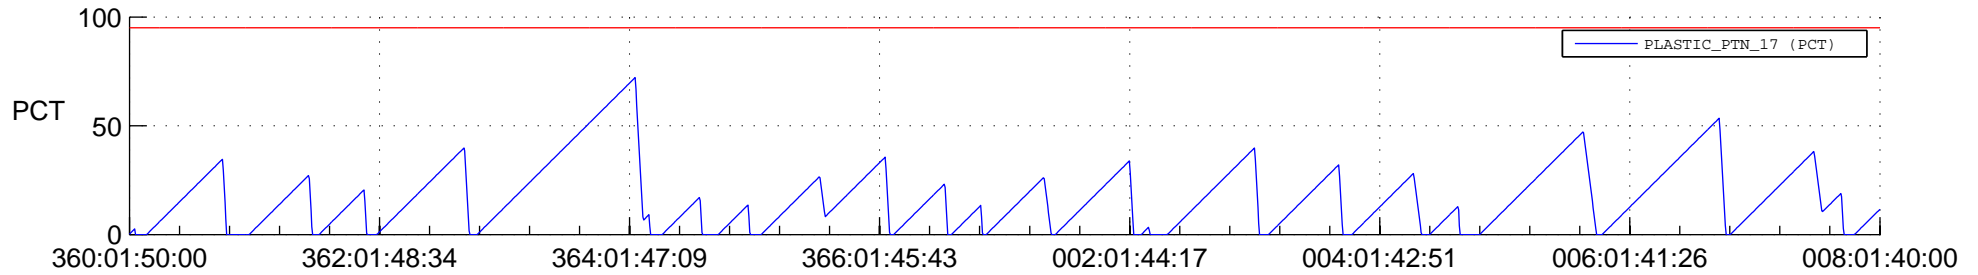

STEREO AHEAD SSR PCT Full Prediction

SWAVES_Percent_Full_Prediction

IMPACT_Percent_Full_Prediction

PLASTIC_Percent_Full_Prediction

Spacecraft_DownLink_Rate

Ground Time (2020:360:01:50:00.000 -2021:008:01:40:00.000)