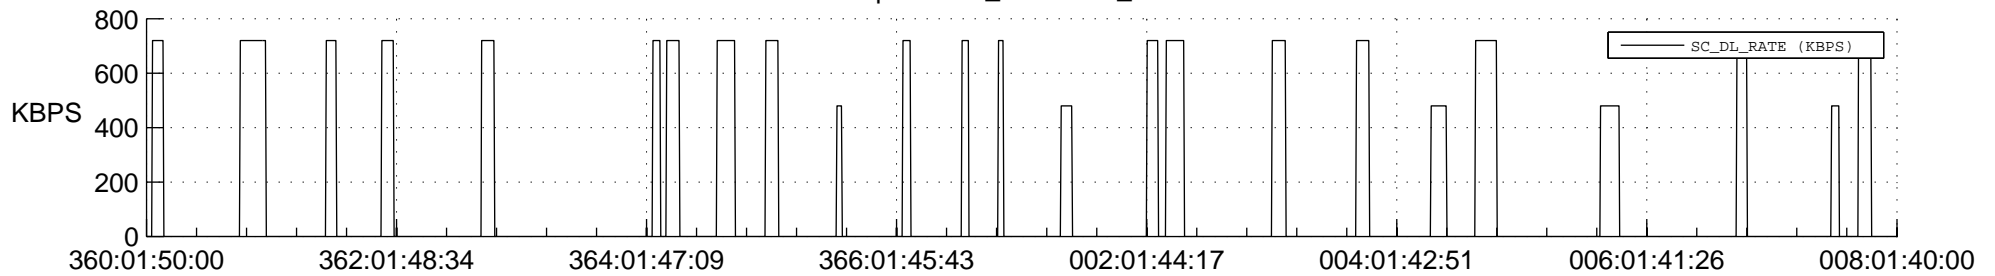

STEREO AHEAD SSR PCT Full Prediction

SWAVES_Percent_Full_Prediction

IMPACT_Percent_Full_Prediction

PLASTIC_Percent_Full_Prediction

Spacecraft_DownLink_Rate

Ground Time (2020:360:01:50:00.000 -2021:008:01:40:00.000)