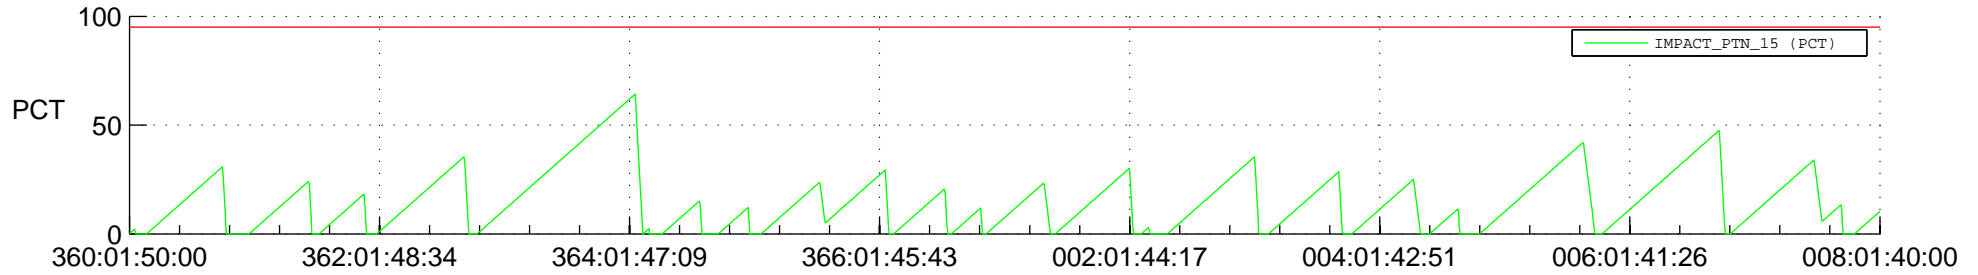

STEREO AHEAD SSR PCT Full Prediction

SWAVES_Percent_Full_Prediction

IMPACT_Percent_Full_Prediction

PLASTIC_Percent_Full_Prediction

Spacecraft_DownLink_Rate

Ground Time (2020:360:01:50:00.000 -2021:008:01:40:00.000)