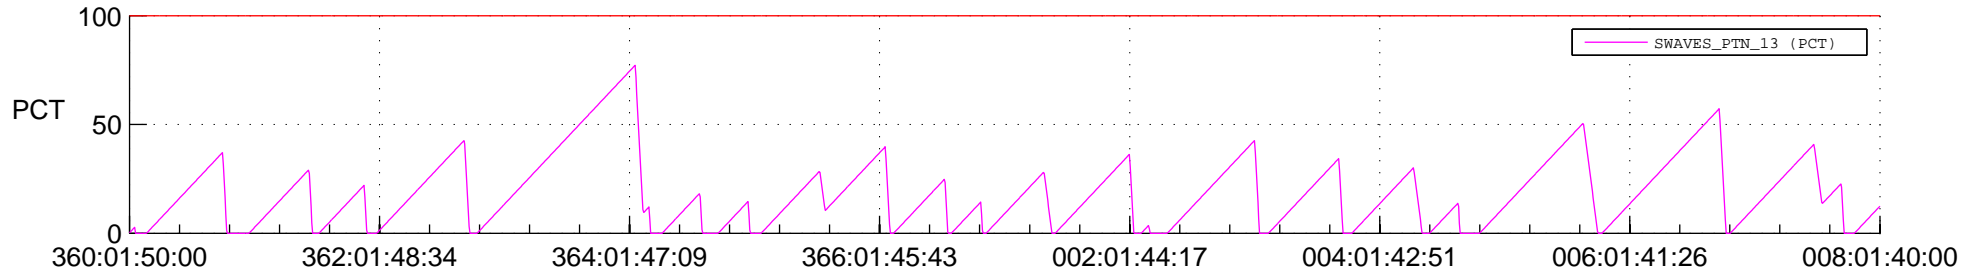

STEREO AHEAD SSR PCT Full Prediction

SWAVES_Percent_Full_Prediction

IMPACT_Percent_Full_Prediction

PLASTIC_Percent_Full_Prediction

Spacecraft_DownLink_Rate

Ground Time (2020:360:01:50:00.000 -2021:008:01:40:00.000)