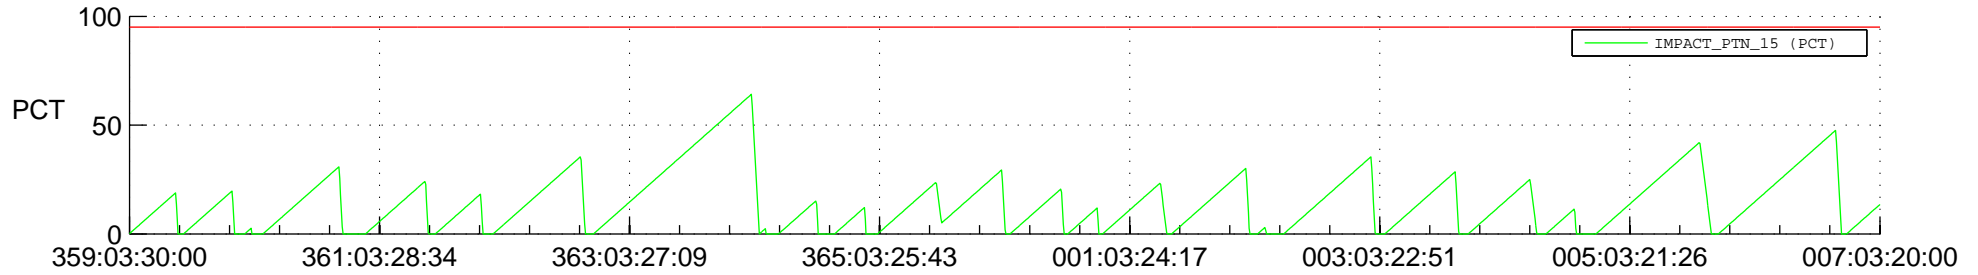

STEREO AHEAD SSR PCT Full Prediction

SWAVES_Percent_Full_Prediction

IMPACT_Percent_Full_Prediction

PLASTIC_Percent_Full_Prediction

Spacecraft_DownLink_Rate

Ground Time (2020:359:03:30:00.000 -2021:007:03:20:00.000)