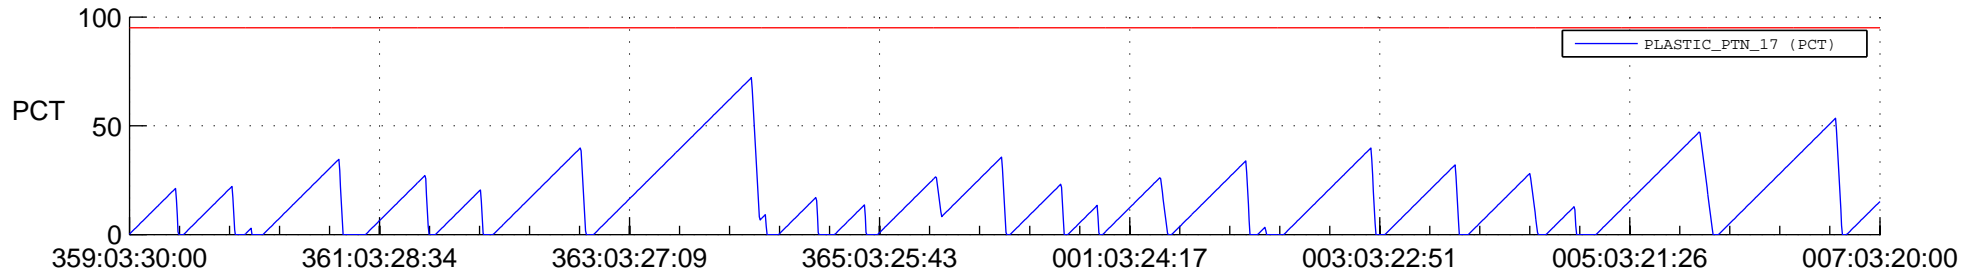

STEREO AHEAD SSR PCT Full Prediction

SWAVES_Percent_Full_Prediction

IMPACT_Percent_Full_Prediction

PLASTIC_Percent_Full_Prediction

Spacecraft_DownLink_Rate

Ground Time (2020:359:03:30:00.000 -2021:007:03:20:00.000)