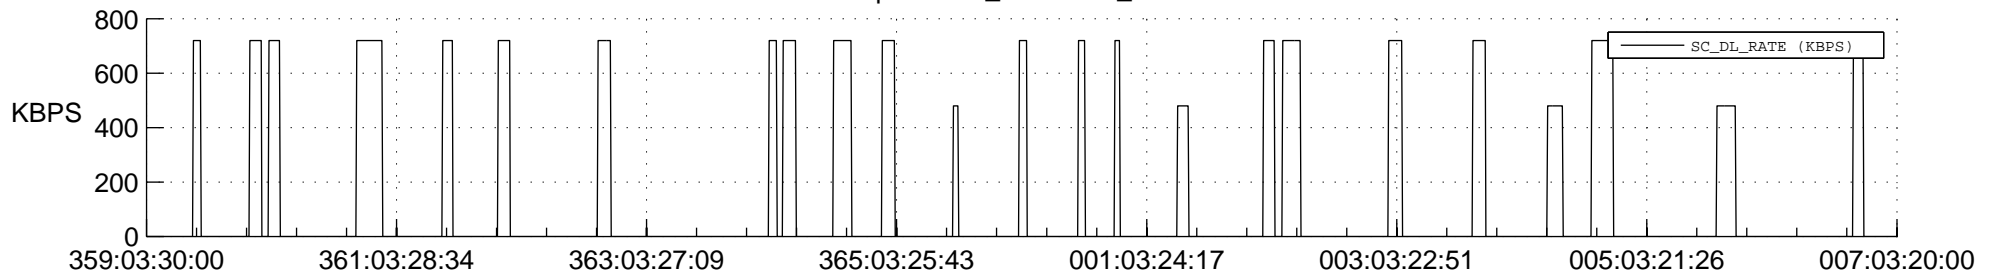

STEREO AHEAD SSR PCT Full Prediction

SWAVES_Percent_Full_Prediction

IMPACT_Percent_Full_Prediction

PLASTIC_Percent_Full_Prediction

Spacecraft_DownLink_Rate

Ground Time (2020:359:03:30:00.000 -2021:007:03:20:00.000)