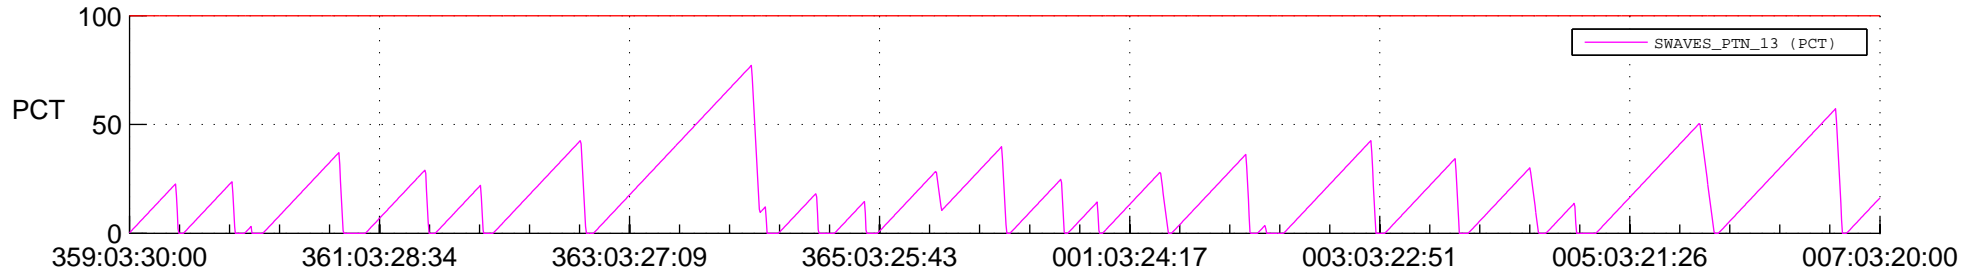

STEREO AHEAD SSR PCT Full Prediction

SWAVES_Percent_Full_Prediction

IMPACT_Percent_Full_Prediction

PLASTIC_Percent_Full_Prediction

Spacecraft_DownLink_Rate

Ground Time (2020:359:03:30:00.000 -2021:007:03:20:00.000)