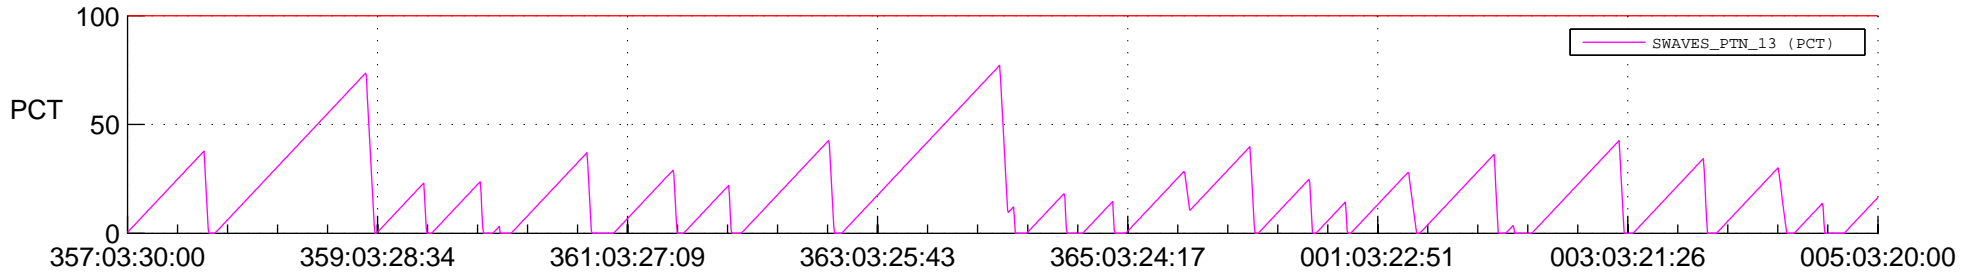

STEREO AHEAD SSR PCT Full Prediction

SWAVES_Percent_Full_Prediction

IMPACT_Percent_Full_Prediction

PLASTIC_Percent_Full_Prediction

Spacecraft_DownLink_Rate

Ground Time (2020:357:03:30:00.000 -2021:005:03:20:00.000)