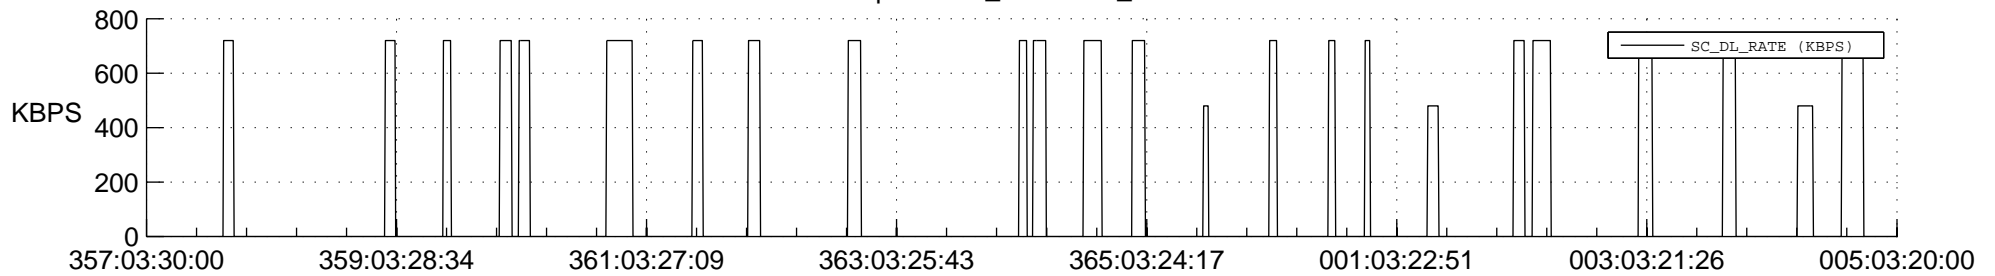

STEREO AHEAD SSR PCT Full Prediction

SWAVES_Percent_Full_Prediction

IMPACT_Percent_Full_Prediction

PLASTIC_Percent_Full_Prediction

Spacecraft_DownLink_Rate

Ground Time (2020:357:03:30:00.000 -2021:005:03:20:00.000)