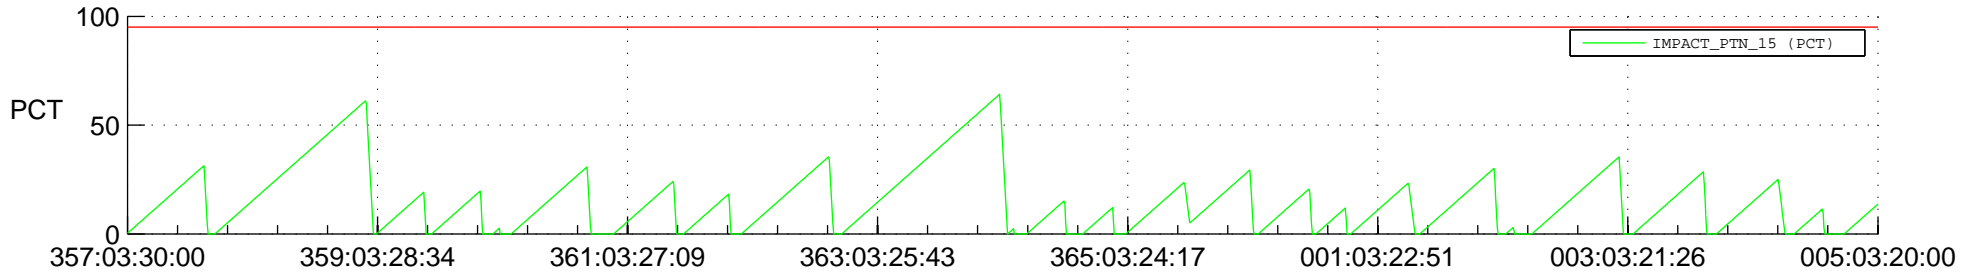

STEREO AHEAD SSR PCT Full Prediction

SWAVES_Percent_Full_Prediction

IMPACT_Percent_Full_Prediction

PLASTIC_Percent_Full_Prediction

Spacecraft_DownLink_Rate

Ground Time (2020:357:03:30:00.000 -2021:005:03:20:00.000)