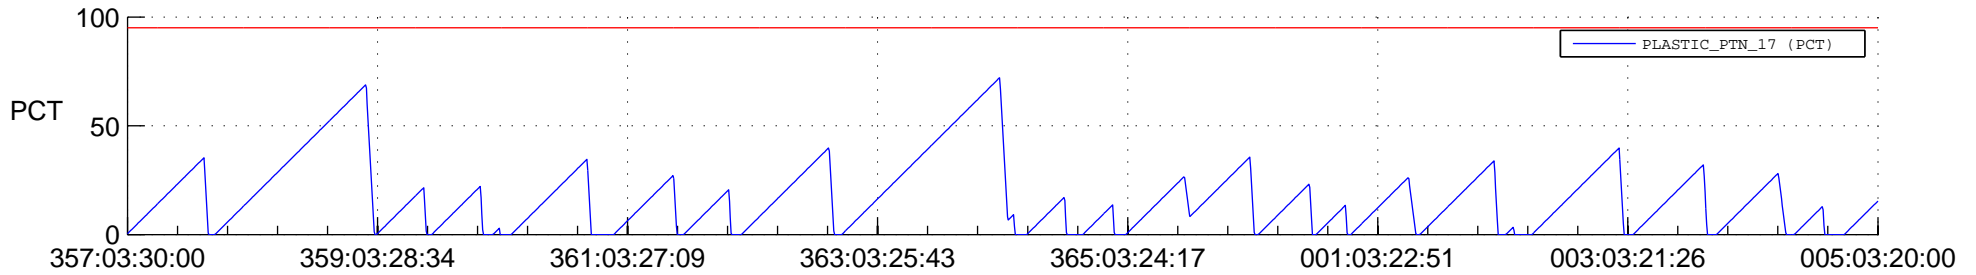

STEREO AHEAD SSR PCT Full Prediction

SWAVES_Percent_Full_Prediction

IMPACT_Percent_Full_Prediction

PLASTIC_Percent_Full_Prediction

Spacecraft_DownLink_Rate

Ground Time (2020:357:03:30:00.000 -2021:005:03:20:00.000)