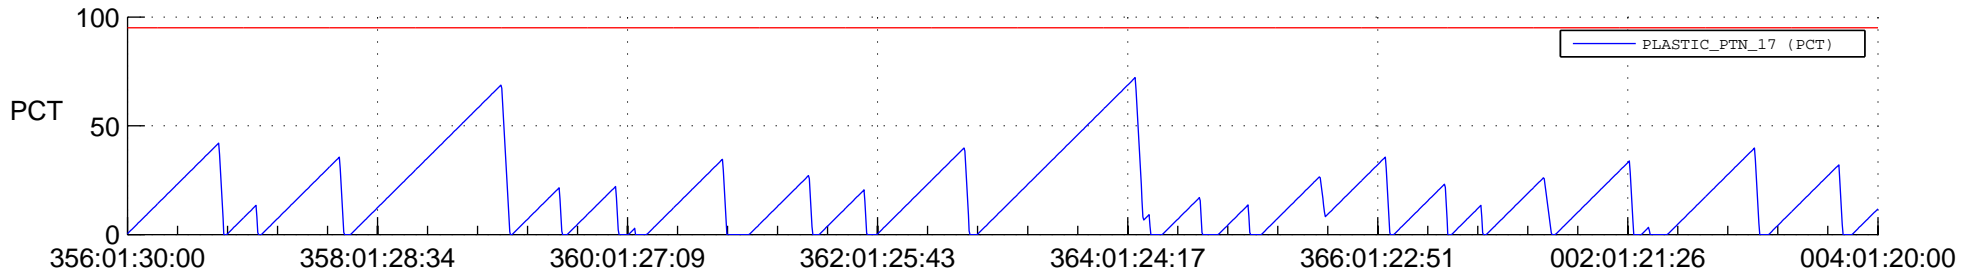

STEREO AHEAD SSR PCT Full Prediction

SWAVES_Percent_Full_Prediction

IMPACT_Percent_Full_Prediction

PLASTIC_Percent_Full_Prediction

Spacecraft_DownLink_Rate

Ground Time (2020:356:01:30:00.000 -2021:004:01:20:00.000)