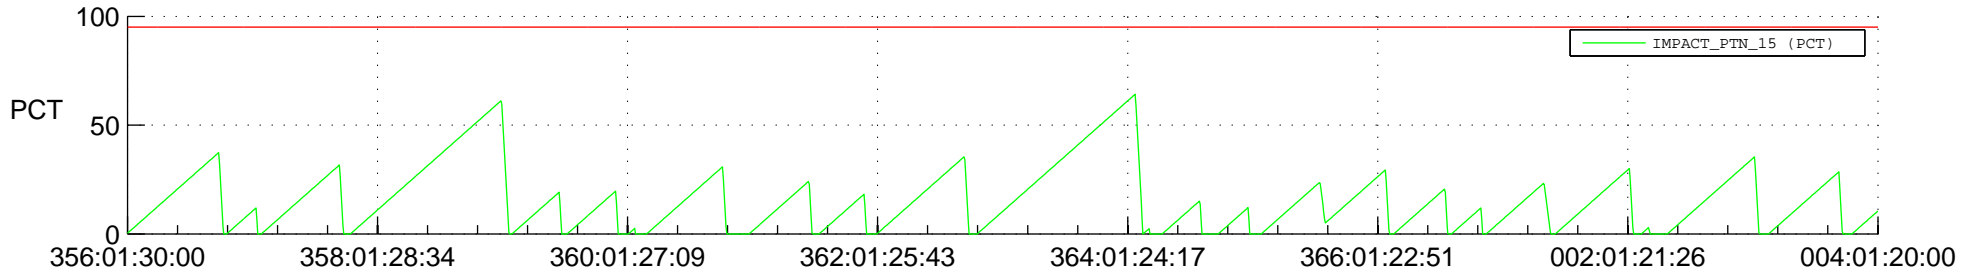

STEREO AHEAD SSR PCT Full Prediction

SWAVES_Percent_Full_Prediction

IMPACT_Percent_Full_Prediction

PLASTIC_Percent_Full_Prediction

Spacecraft_DownLink_Rate

Ground Time (2020:356:01:30:00.000 -2021:004:01:20:00.000)