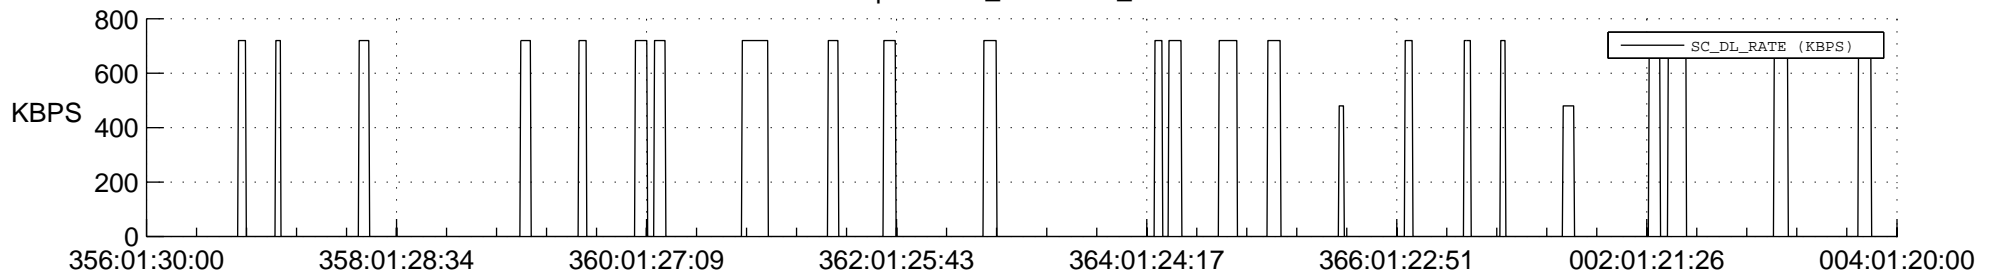

STEREO AHEAD SSR PCT Full Prediction

SWAVES_Percent_Full_Prediction

IMPACT_Percent_Full_Prediction

PLASTIC_Percent_Full_Prediction

Spacecraft_DownLink_Rate

Ground Time (2020:356:01:30:00.000 -2021:004:01:20:00.000)