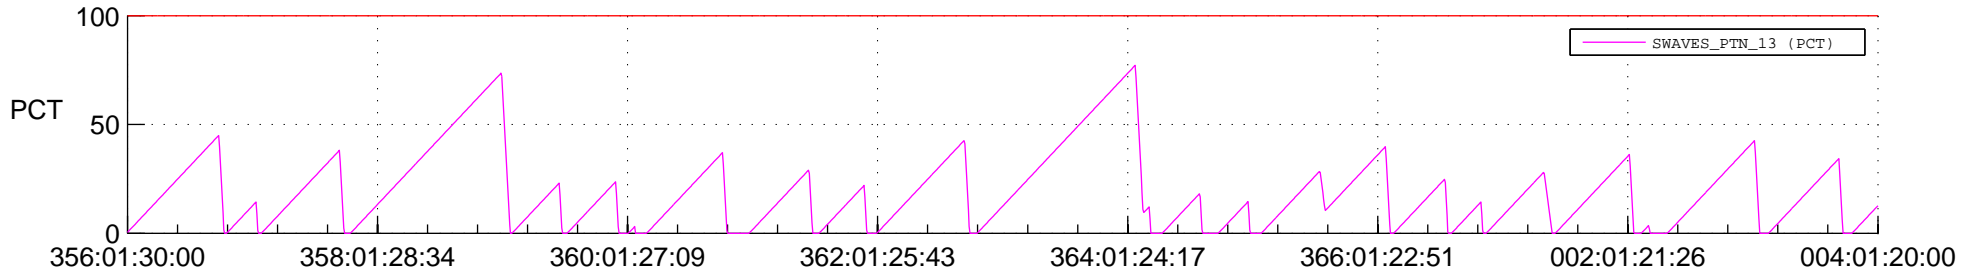

STEREO AHEAD SSR PCT Full Prediction

SWAVES_Percent_Full_Prediction

IMPACT_Percent_Full_Prediction

PLASTIC_Percent_Full_Prediction

Spacecraft_DownLink_Rate

Ground Time (2020:356:01:30:00.000 -2021:004:01:20:00.000)