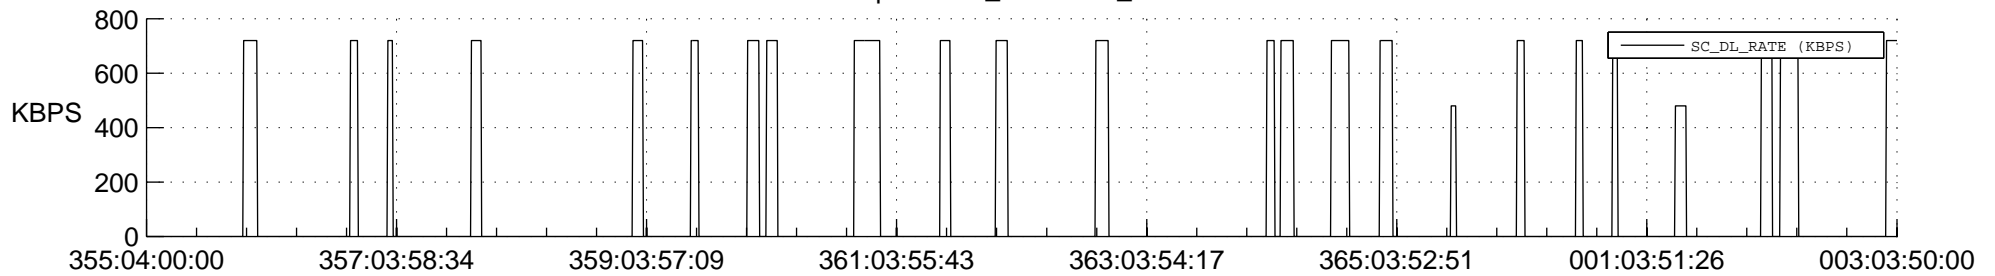

STEREO AHEAD SSR PCT Full Prediction

SWAVES_Percent_Full_Prediction

IMPACT_Percent_Full_Prediction

PLASTIC_Percent_Full_Prediction

Spacecraft_DownLink_Rate

Ground Time (2020:355:04:00:00.000 -2021:003:03:50:00.000)