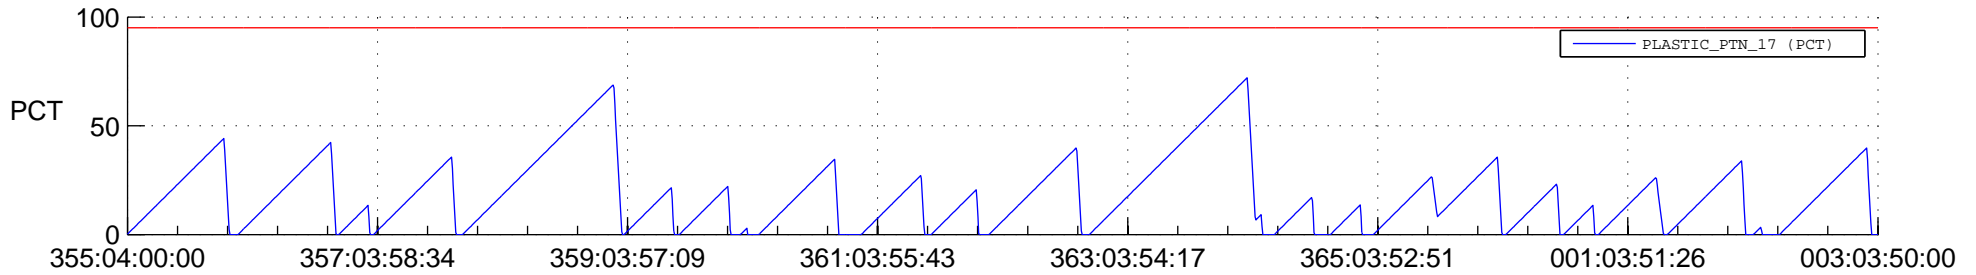

STEREO AHEAD SSR PCT Full Prediction

SWAVES_Percent_Full_Prediction

IMPACT_Percent_Full_Prediction

PLASTIC_Percent_Full_Prediction

Spacecraft_DownLink_Rate

Ground Time (2020:355:04:00:00.000 -2021:003:03:50:00.000)