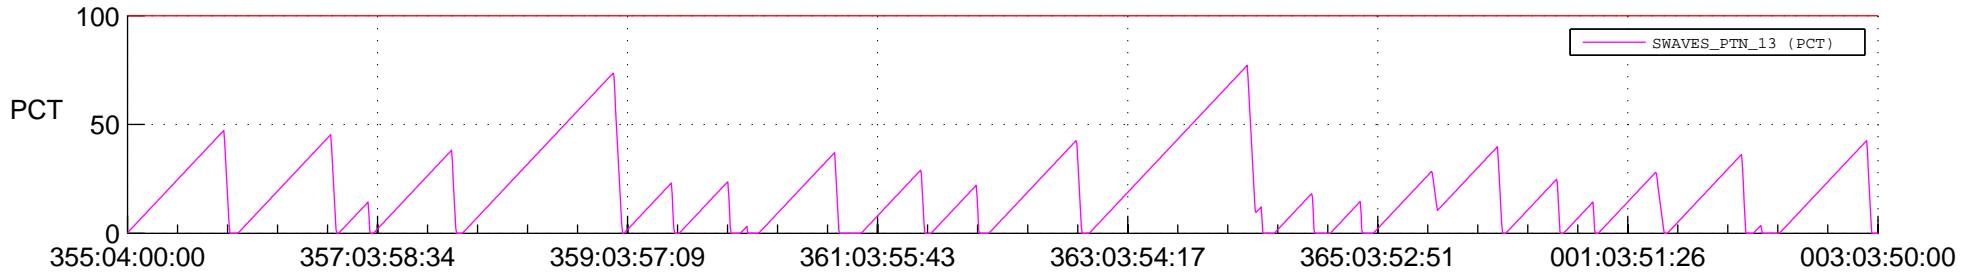

STEREO AHEAD SSR PCT Full Prediction

SWAVES_Percent_Full_Prediction

IMPACT_Percent_Full_Prediction

PLASTIC_Percent_Full_Prediction

Spacecraft_DownLink_Rate

Ground Time (2020:355:04:00:00.000 -2021:003:03:50:00.000)