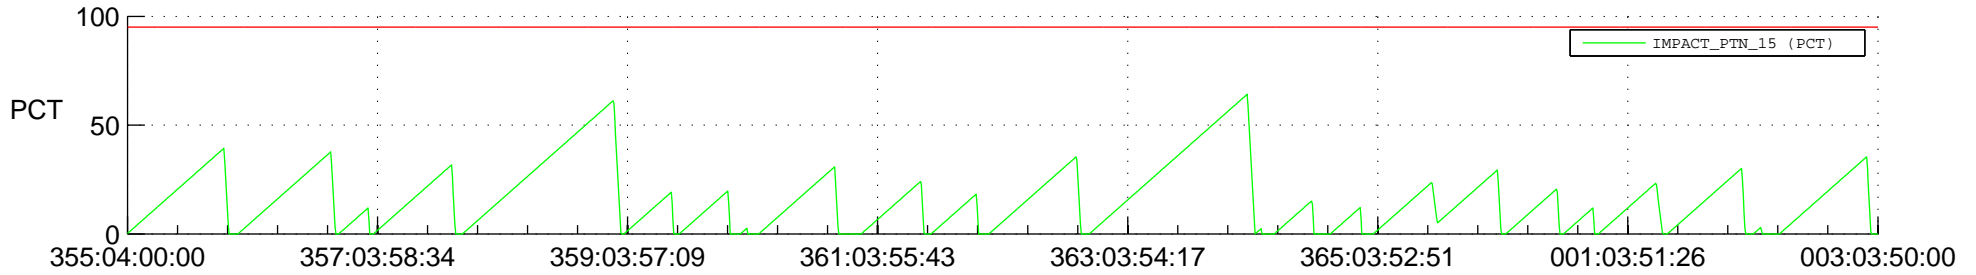

STEREO AHEAD SSR PCT Full Prediction

SWAVES_Percent_Full_Prediction

IMPACT_Percent_Full_Prediction

PLASTIC_Percent_Full_Prediction

Spacecraft_DownLink_Rate

Ground Time (2020:355:04:00:00.000 -2021:003:03:50:00.000)