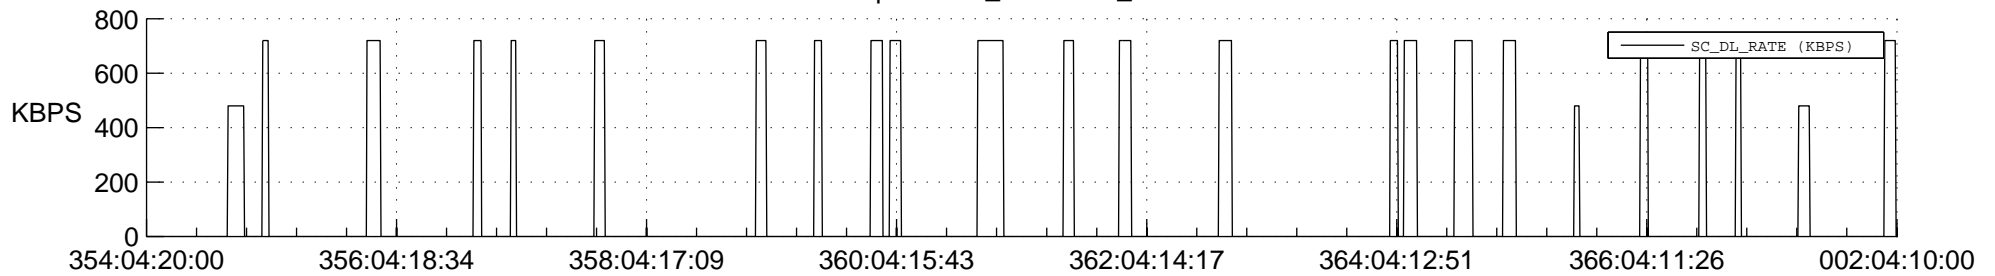

STEREO AHEAD SSR PCT Full Prediction

SWAVES_Percent_Full_Prediction

IMPACT_Percent_Full_Prediction

PLASTIC_Percent_Full_Prediction

Spacecraft_DownLink_Rate

Ground Time (2020:354:04:20:00.000 -2021:002:04:10:00.000)