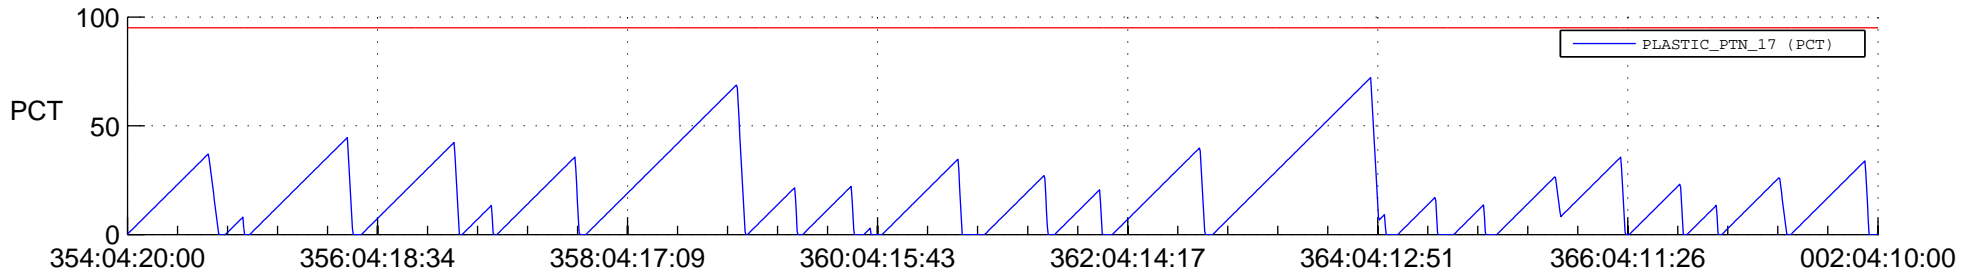

STEREO AHEAD SSR PCT Full Prediction

SWAVES_Percent_Full_Prediction

IMPACT_Percent_Full_Prediction

PLASTIC_Percent_Full_Prediction

Spacecraft_DownLink_Rate

Ground Time (2020:354:04:20:00.000 -2021:002:04:10:00.000)