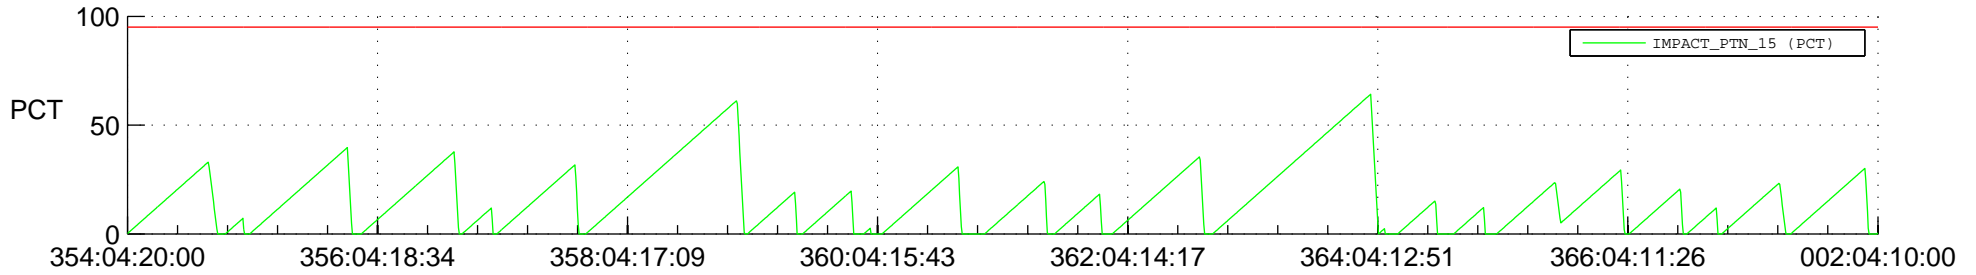

STEREO AHEAD SSR PCT Full Prediction

SWAVES_Percent_Full_Prediction

IMPACT_Percent_Full_Prediction

PLASTIC_Percent_Full_Prediction

Spacecraft_DownLink_Rate

Ground Time (2020:354:04:20:00.000 -2021:002:04:10:00.000)