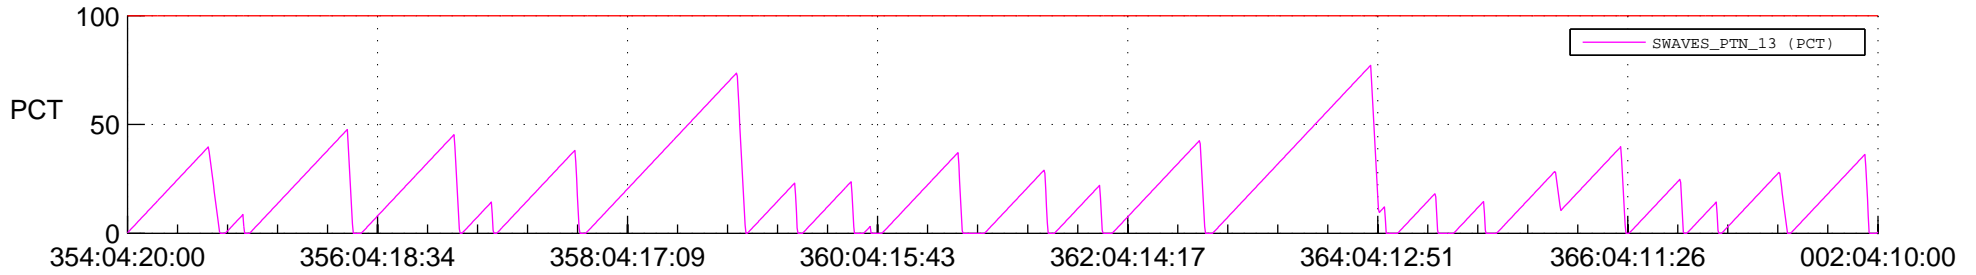

STEREO AHEAD SSR PCT Full Prediction

SWAVES_Percent_Full_Prediction

IMPACT_Percent_Full_Prediction

PLASTIC_Percent_Full_Prediction

Spacecraft_DownLink_Rate

Ground Time (2020:354:04:20:00.000 -2021:002:04:10:00.000)