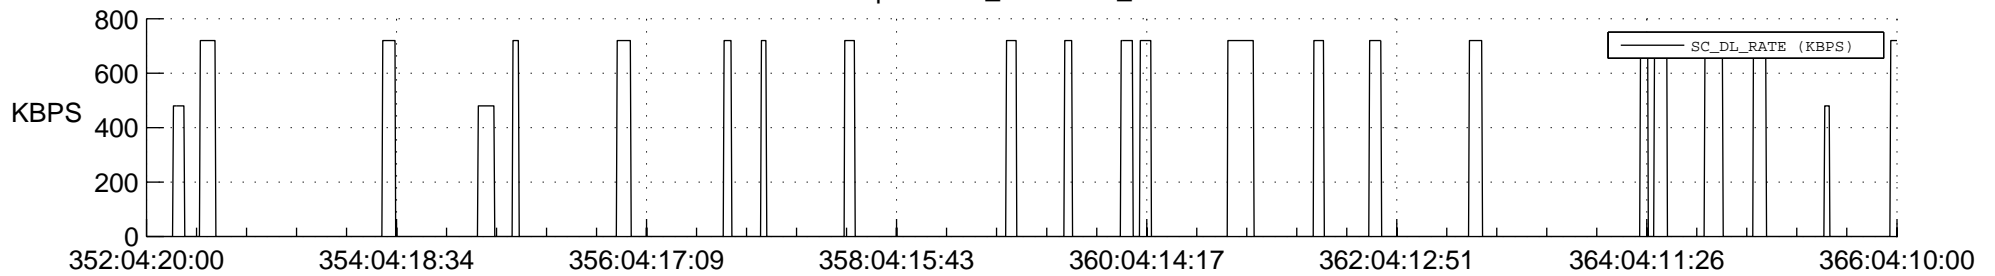

STEREO AHEAD SSR PCT Full Prediction

SWAVES_Percent_Full_Prediction

IMPACT_Percent_Full_Prediction

PLASTIC_Percent_Full_Prediction

Spacecraft_DownLink_Rate

Ground Time (2020:352:04:20:00.000 -2020:366:04:10:00.000)