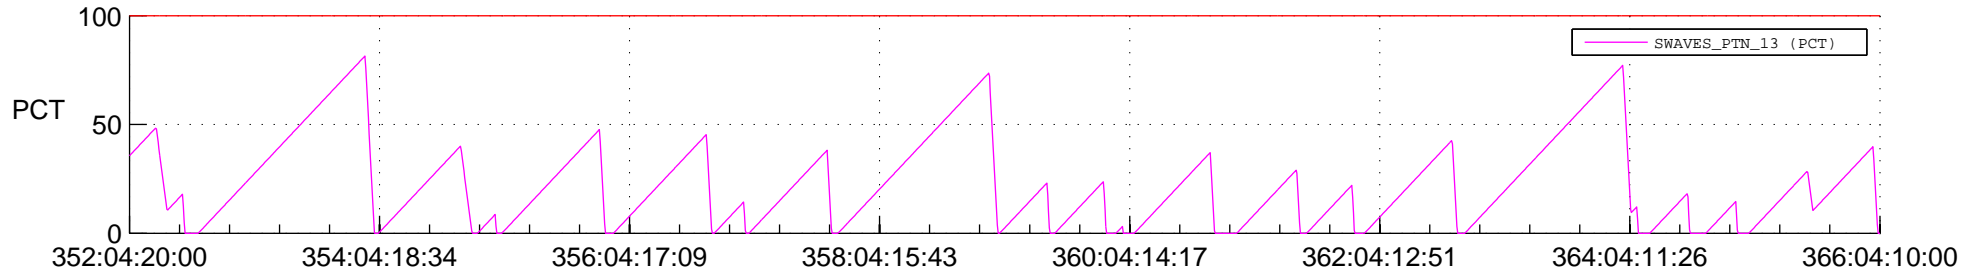

STEREO AHEAD SSR PCT Full Prediction

SWAVES_Percent_Full_Prediction

IMPACT_Percent_Full_Prediction

PLASTIC_Percent_Full_Prediction

Spacecraft_DownLink_Rate

Ground Time (2020:352:04:20:00.000 -2020:366:04:10:00.000)