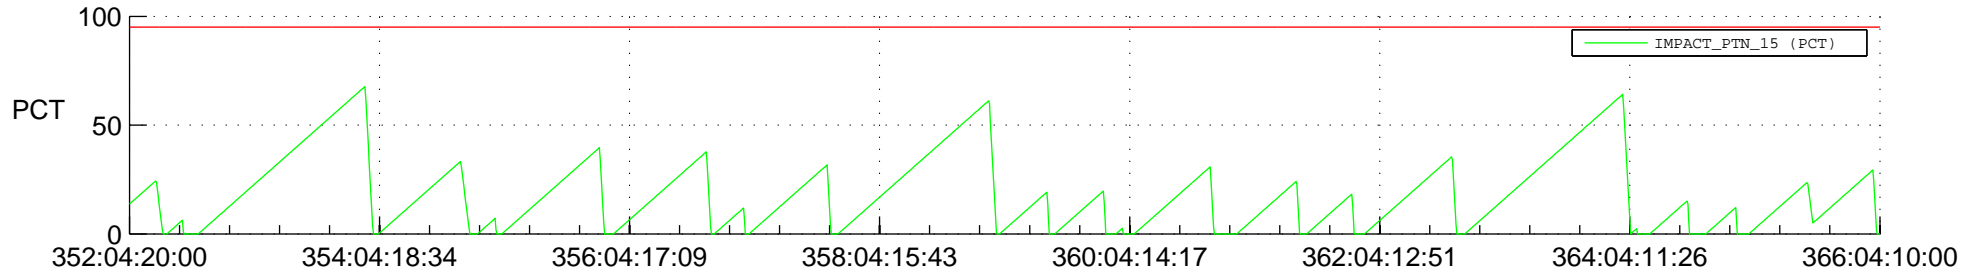

STEREO AHEAD SSR PCT Full Prediction

SWAVES_Percent_Full_Prediction

IMPACT_Percent_Full_Prediction

PLASTIC_Percent_Full_Prediction

Spacecraft_DownLink_Rate

Ground Time (2020:352:04:20:00.000 -2020:366:04:10:00.000)