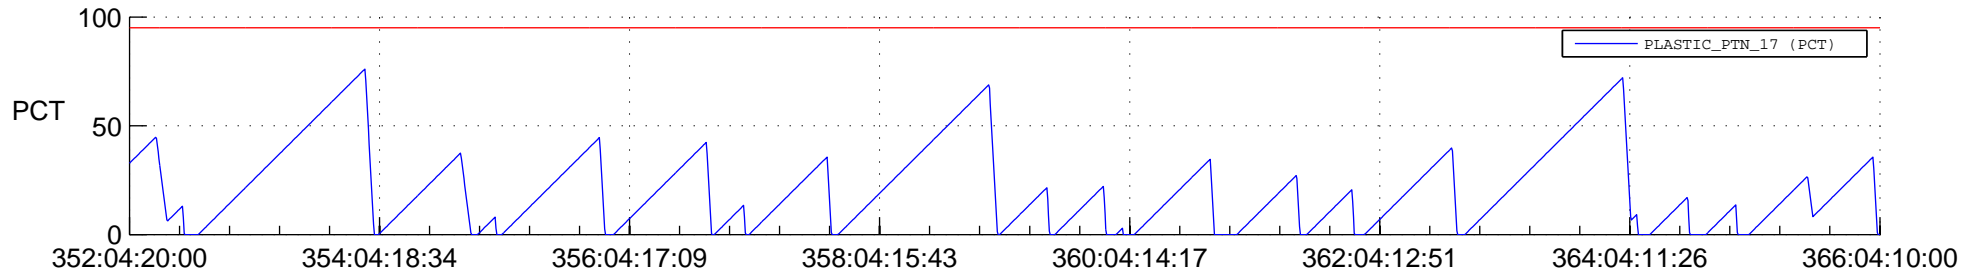

STEREO AHEAD SSR PCT Full Prediction

SWAVES_Percent_Full_Prediction

IMPACT_Percent_Full_Prediction

PLASTIC_Percent_Full_Prediction

Spacecraft_DownLink_Rate

Ground Time (2020:352:04:20:00.000 -2020:366:04:10:00.000)