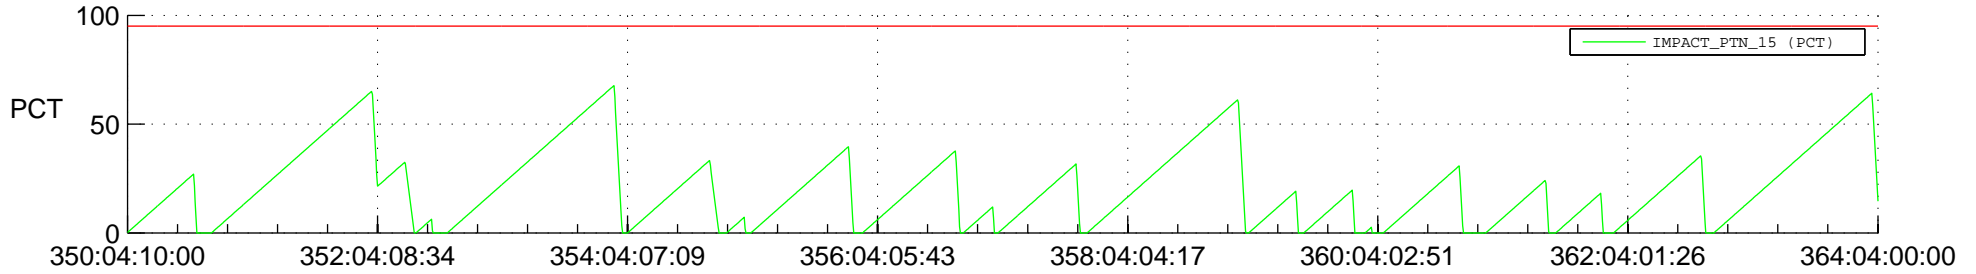

IMPACT_Percent_Full_Prediction