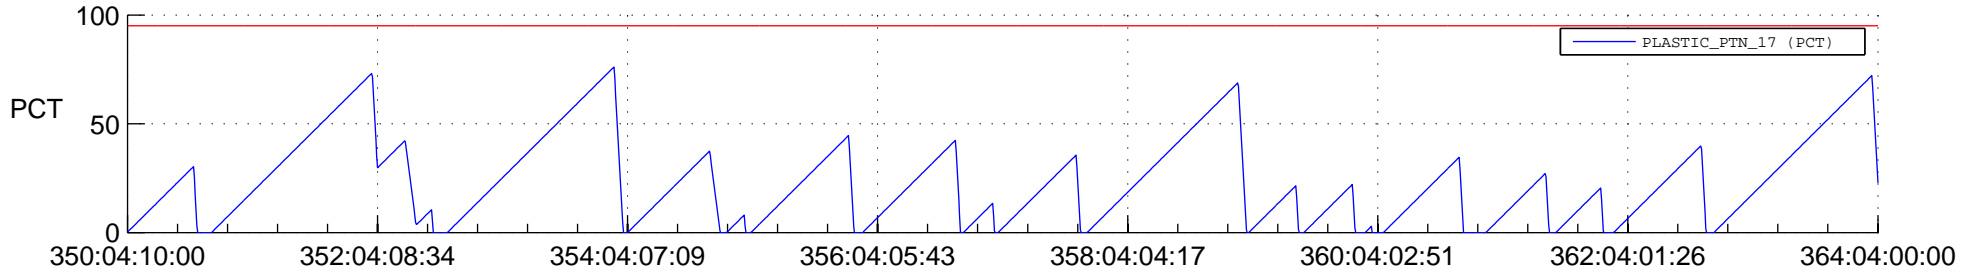

PLASTIC_Percent_Full_Prediction