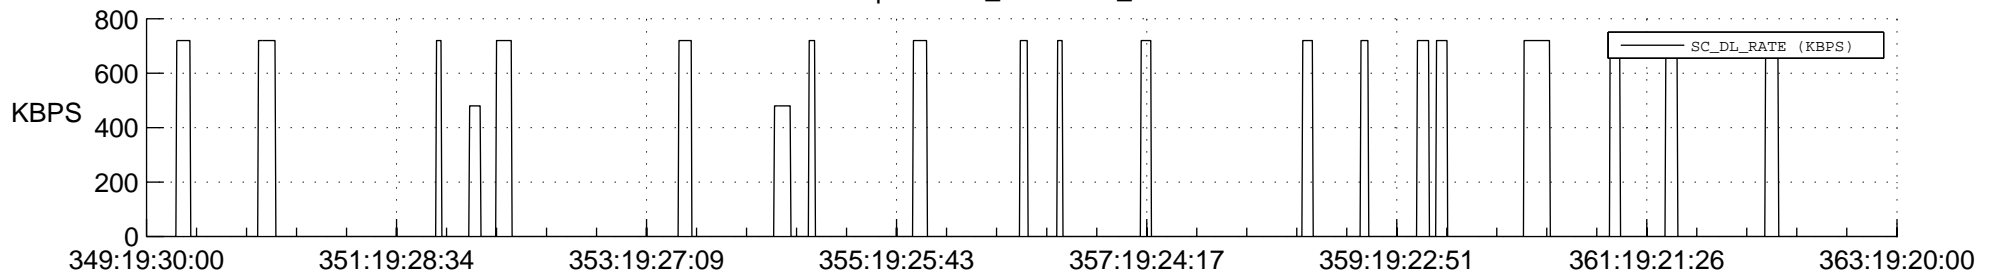

STEREO AHEAD SSR PCT Full Prediction

SWAVES_Percent_Full_Prediction

IMPACT_Percent_Full_Prediction

PLASTIC_Percent_Full_Prediction

Spacecraft_DownLink_Rate

Ground Time (2020:349:19:30:00.000 -2020:363:19:20:00.000)