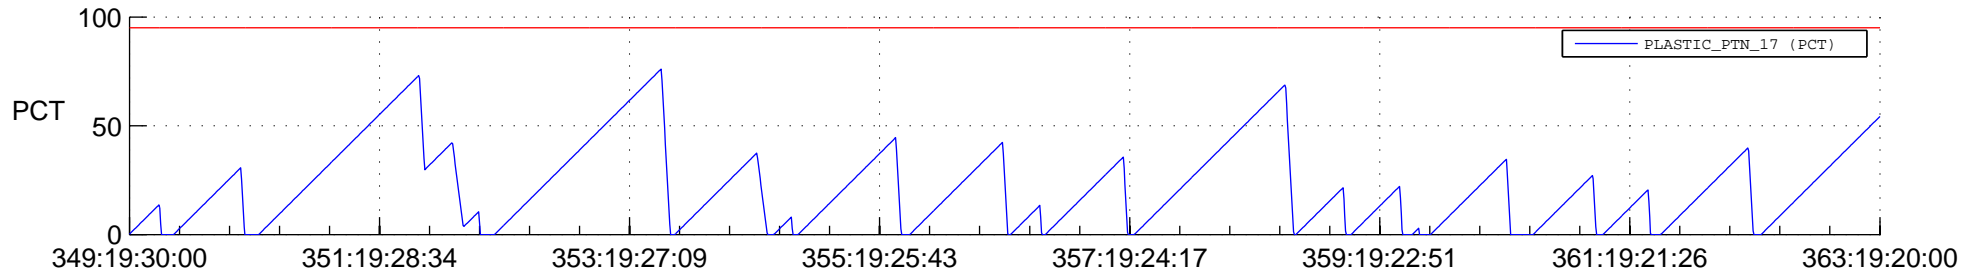

STEREO AHEAD SSR PCT Full Prediction

SWAVES_Percent_Full_Prediction

IMPACT_Percent_Full_Prediction

PLASTIC_Percent_Full_Prediction

Spacecraft_DownLink_Rate

Ground Time (2020:349:19:30:00.000 -2020:363:19:20:00.000)