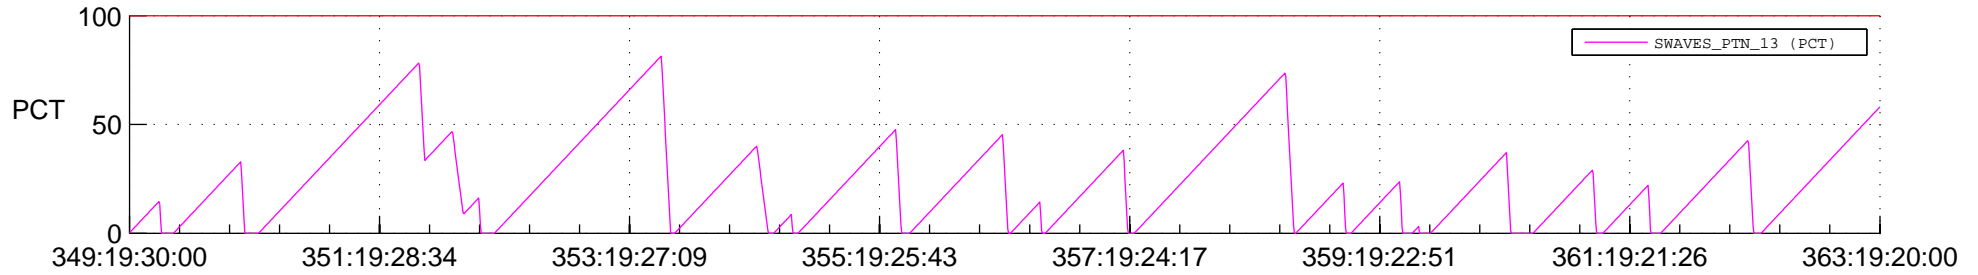

STEREO AHEAD SSR PCT Full Prediction

SWAVES_Percent_Full_Prediction

IMPACT_Percent_Full_Prediction

PLASTIC_Percent_Full_Prediction

Spacecraft_DownLink_Rate

Ground Time (2020:349:19:30:00.000 -2020:363:19:20:00.000)