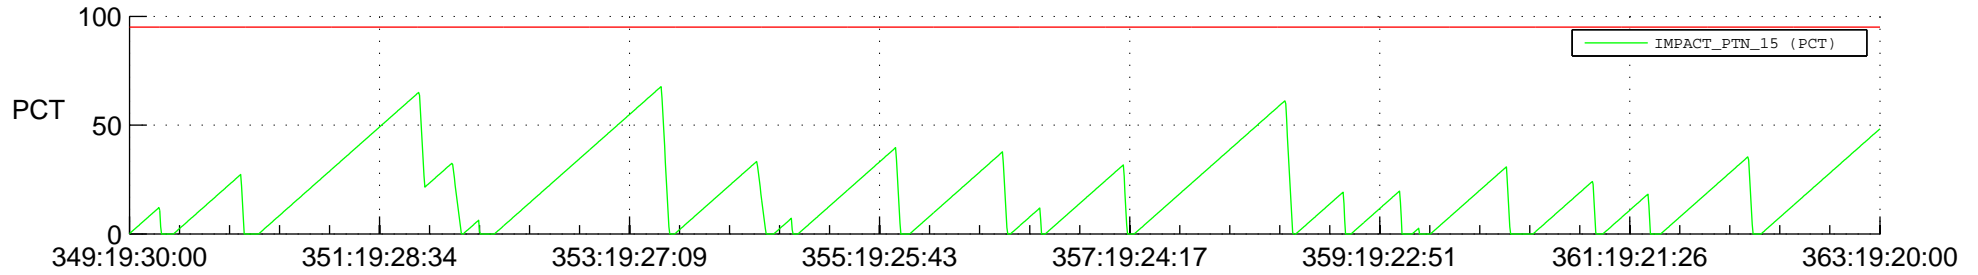

STEREO AHEAD SSR PCT Full Prediction

SWAVES_Percent_Full_Prediction

IMPACT_Percent_Full_Prediction

PLASTIC_Percent_Full_Prediction

Spacecraft_DownLink_Rate

Ground Time (2020:349:19:30:00.000 -2020:363:19:20:00.000)