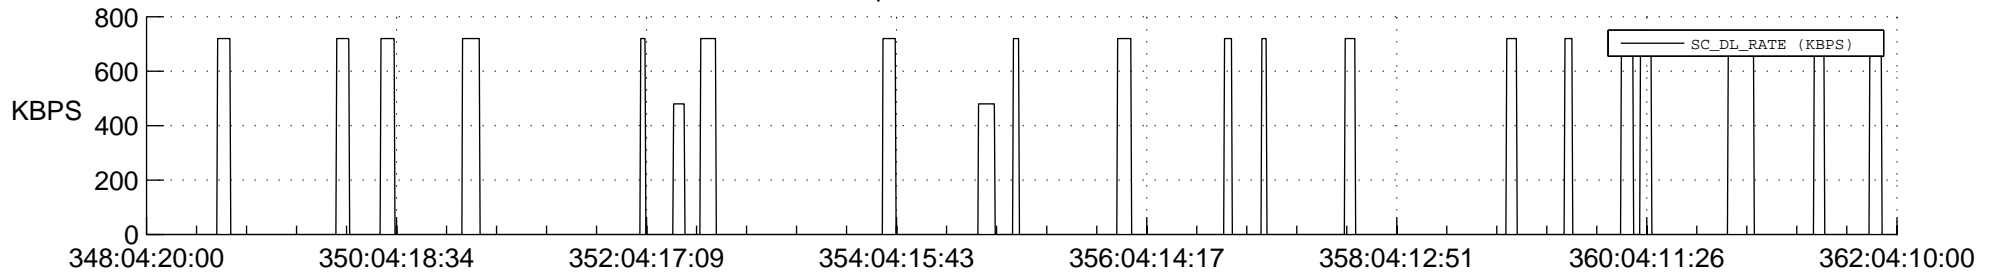

STEREO AHEAD SSR PCT Full Prediction

SWAVES_Percent_Full_Prediction

IMPACT_Percent_Full_Prediction

PLASTIC_Percent_Full_Prediction

Spacecraft_DownLink_Rate

Ground Time (2020:348:04:20:00.000 -2020:362:04:10:00.000)