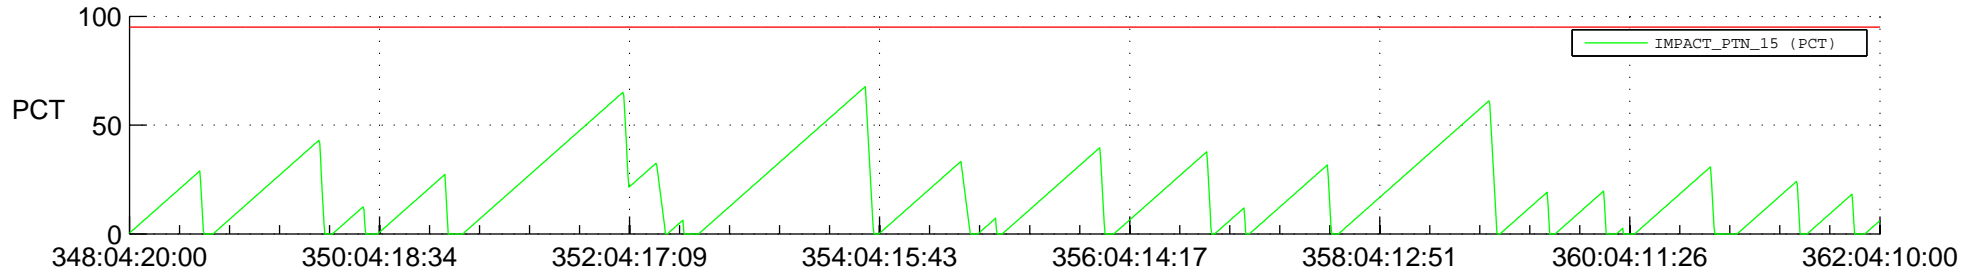

STEREO AHEAD SSR PCT Full Prediction

SWAVES_Percent_Full_Prediction

IMPACT_Percent_Full_Prediction

PLASTIC_Percent_Full_Prediction

Spacecraft_DownLink_Rate

Ground Time (2020:348:04:20:00.000 -2020:362:04:10:00.000)