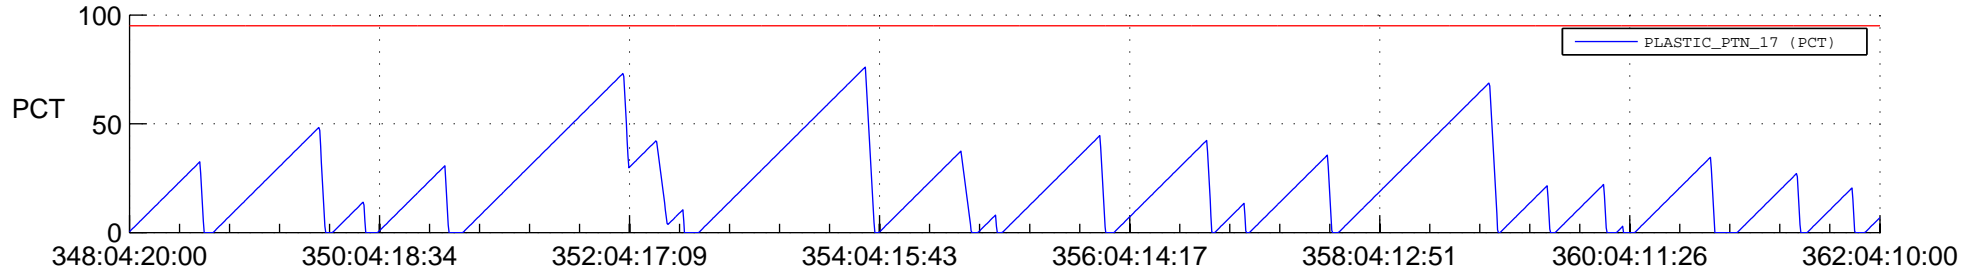

STEREO AHEAD SSR PCT Full Prediction

SWAVES_Percent_Full_Prediction

IMPACT_Percent_Full_Prediction

PLASTIC_Percent_Full_Prediction

Spacecraft_DownLink_Rate

Ground Time (2020:348:04:20:00.000 -2020:362:04:10:00.000)