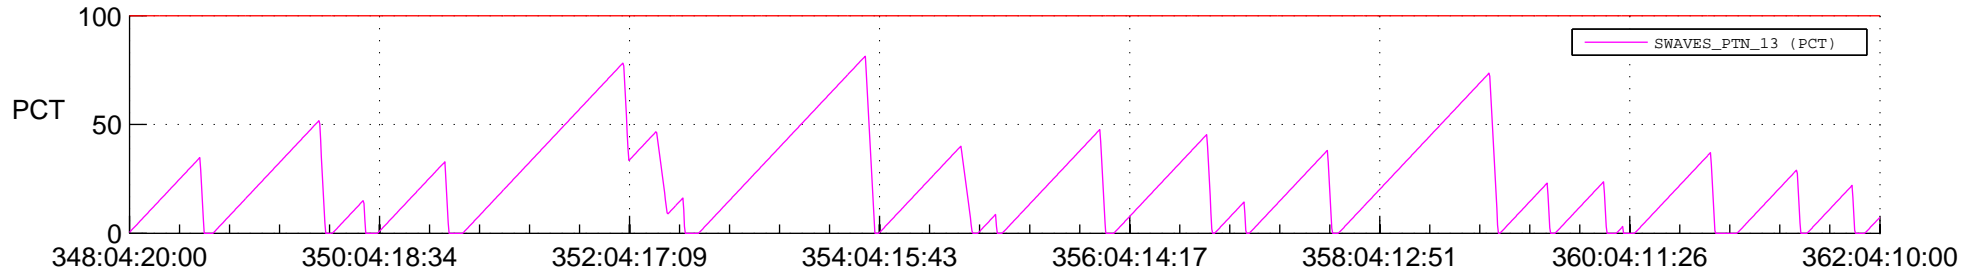

STEREO AHEAD SSR PCT Full Prediction

SWAVES_Percent_Full_Prediction

IMPACT_Percent_Full_Prediction

PLASTIC_Percent_Full_Prediction

Spacecraft_DownLink_Rate

Ground Time (2020:348:04:20:00.000 -2020:362:04:10:00.000)