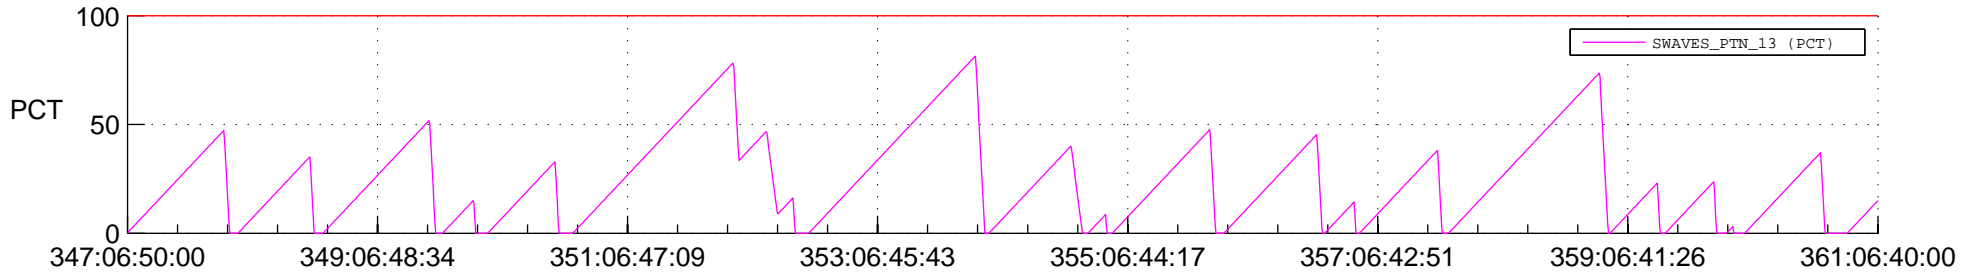

STEREO AHEAD SSR PCT Full Prediction

SWAVES_Percent_Full_Prediction

IMPACT_Percent_Full_Prediction

PLASTIC_Percent_Full_Prediction

Spacecraft_DownLink_Rate

Ground Time (2020:347:06:50:00.000 -2020:361:06:40:00.000)