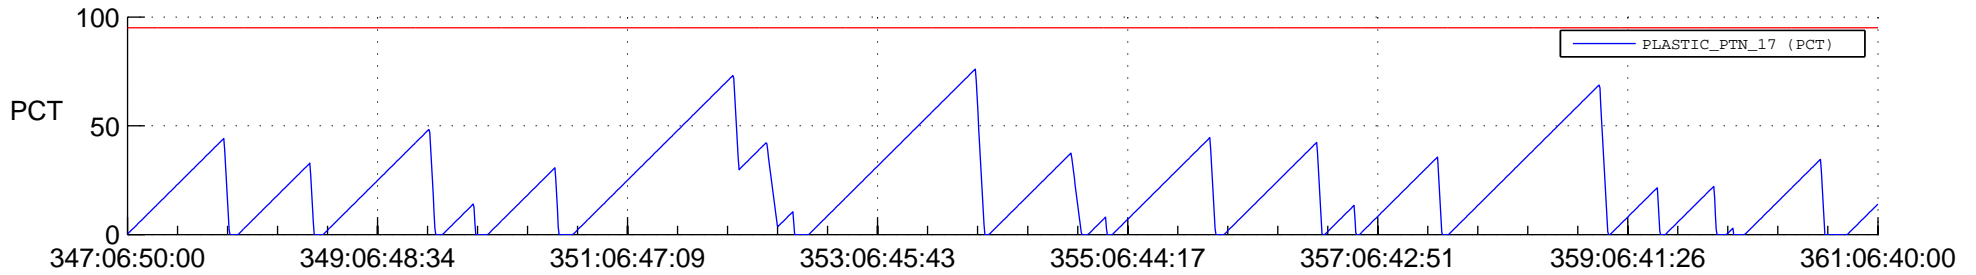

STEREO AHEAD SSR PCT Full Prediction

SWAVES_Percent_Full_Prediction

IMPACT_Percent_Full_Prediction

PLASTIC_Percent_Full_Prediction

Spacecraft_DownLink_Rate

Ground Time (2020:347:06:50:00.000 -2020:361:06:40:00.000)