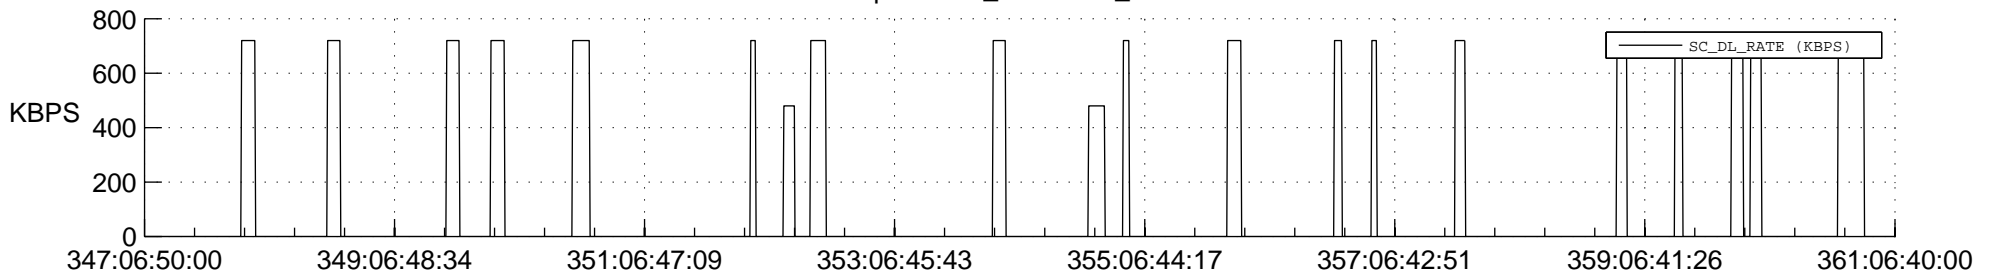

STEREO AHEAD SSR PCT Full Prediction

SWAVES_Percent_Full_Prediction

IMPACT_Percent_Full_Prediction

PLASTIC_Percent_Full_Prediction

Spacecraft_DownLink_Rate

Ground Time (2020:347:06:50:00.000 -2020:361:06:40:00.000)