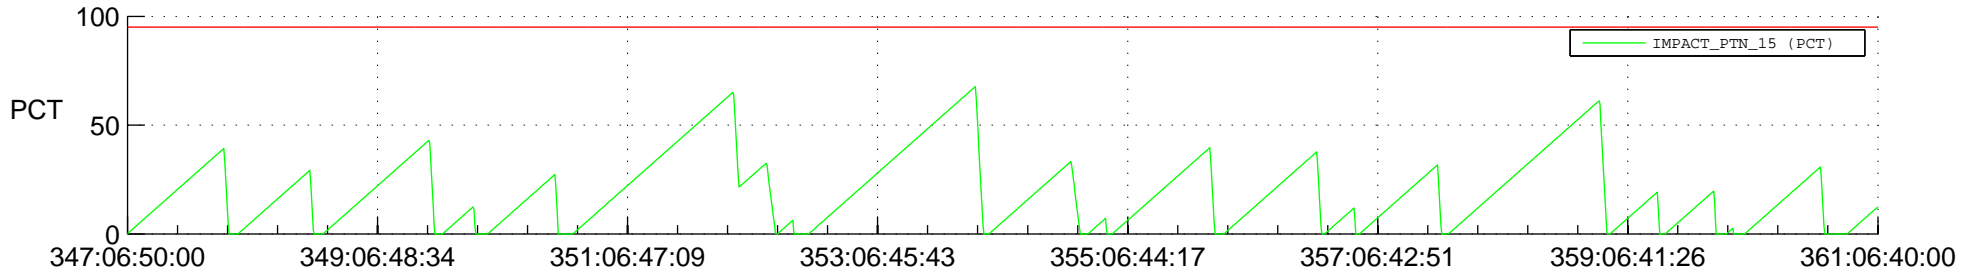

STEREO AHEAD SSR PCT Full Prediction

SWAVES_Percent_Full_Prediction

IMPACT_Percent_Full_Prediction

PLASTIC_Percent_Full_Prediction

Spacecraft_DownLink_Rate

Ground Time (2020:347:06:50:00.000 -2020:361:06:40:00.000)