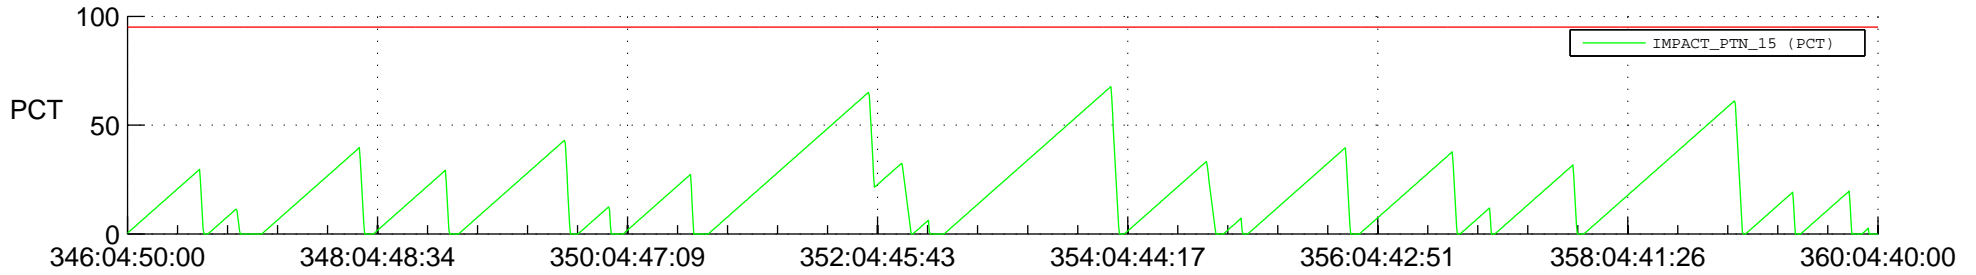

STEREO AHEAD SSR PCT Full Prediction

SWAVES_Percent_Full_Prediction

IMPACT_Percent_Full_Prediction

PLASTIC_Percent_Full_Prediction

Spacecraft_DownLink_Rate

Ground Time (2020:346:04:50:00.000 -2020:360:04:40:00.000)