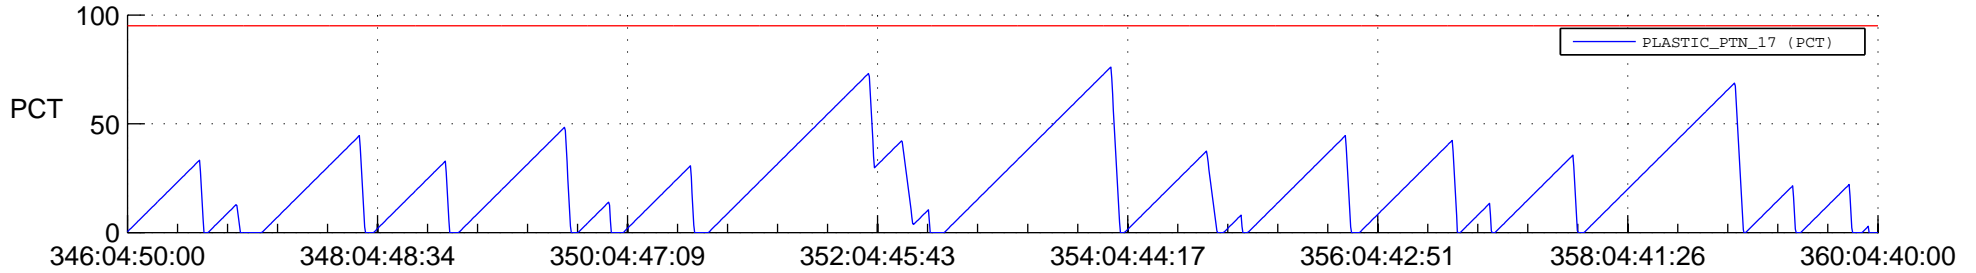

STEREO AHEAD SSR PCT Full Prediction

SWAVES_Percent_Full_Prediction

IMPACT_Percent_Full_Prediction

PLASTIC_Percent_Full_Prediction

Spacecraft_DownLink_Rate

Ground Time (2020:346:04:50:00.000 -2020:360:04:40:00.000)