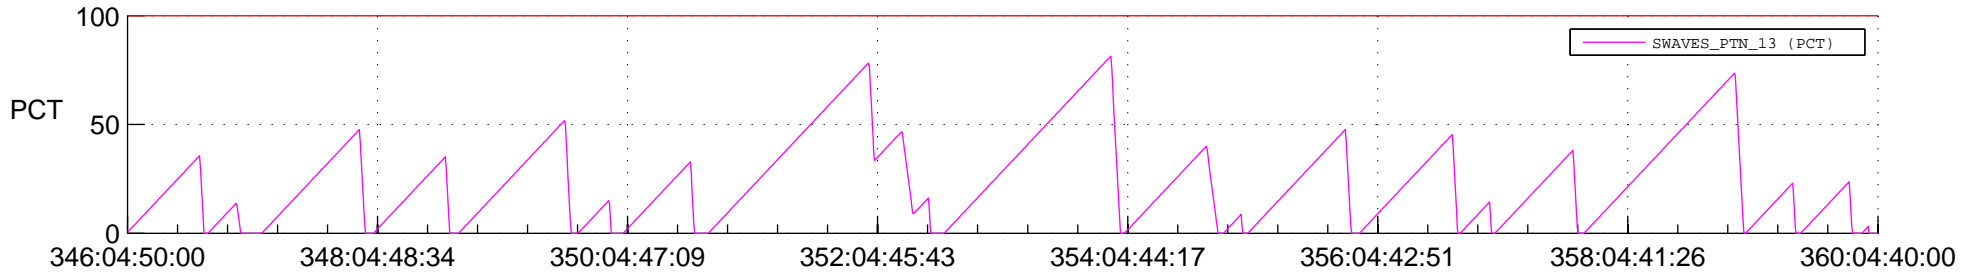

STEREO AHEAD SSR PCT Full Prediction

SWAVES_Percent_Full_Prediction

IMPACT_Percent_Full_Prediction

PLASTIC_Percent_Full_Prediction

Spacecraft_DownLink_Rate

Ground Time (2020:346:04:50:00.000 -2020:360:04:40:00.000)