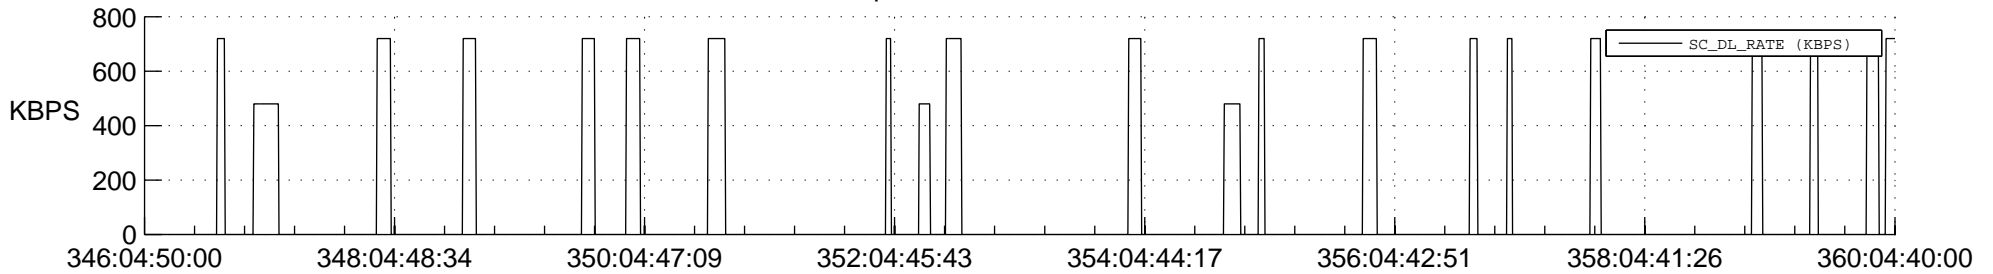

STEREO AHEAD SSR PCT Full Prediction

SWAVES_Percent_Full_Prediction

IMPACT_Percent_Full_Prediction

PLASTIC_Percent_Full_Prediction

Spacecraft_DownLink_Rate

Ground Time (2020:346:04:50:00.000 -2020:360:04:40:00.000)