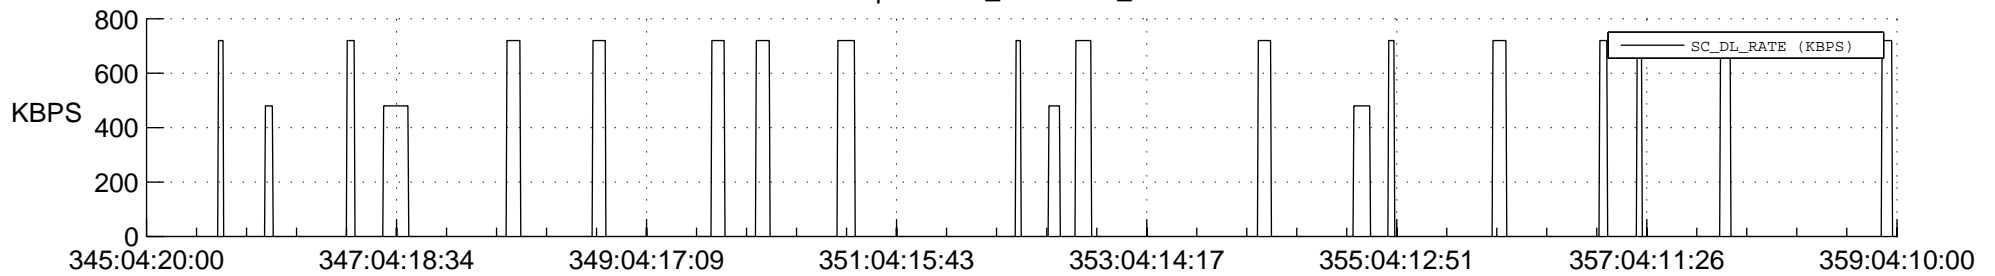

STEREO AHEAD SSR PCT Full Prediction

SWAVES_Percent_Full_Prediction

IMPACT_Percent_Full_Prediction

PLASTIC_Percent_Full_Prediction

Spacecraft_DownLink_Rate

Ground Time (2020:345:04:20:00.000 -2020:359:04:10:00.000)