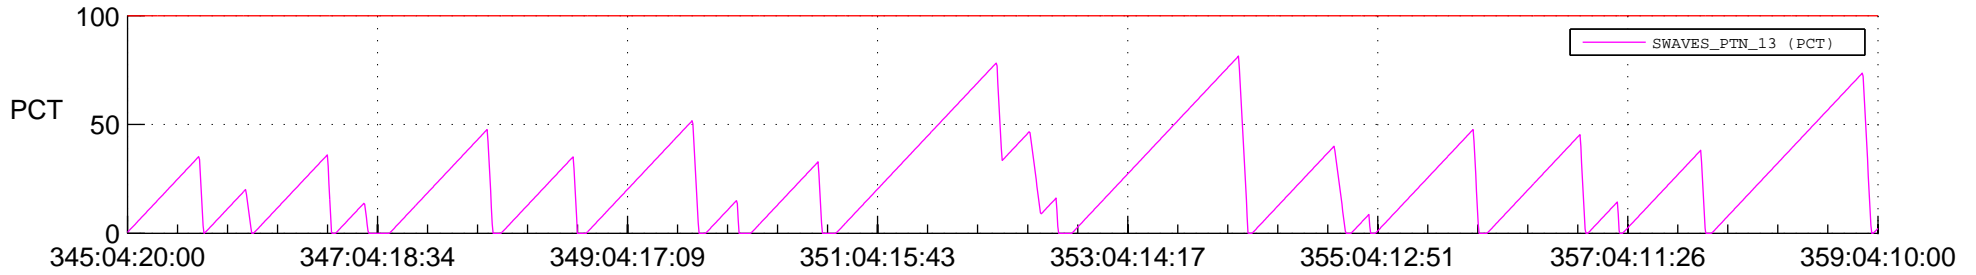

STEREO AHEAD SSR PCT Full Prediction

SWAVES_Percent_Full_Prediction

IMPACT_Percent_Full_Prediction

PLASTIC_Percent_Full_Prediction

Spacecraft_DownLink_Rate

Ground Time (2020:345:04:20:00.000 -2020:359:04:10:00.000)