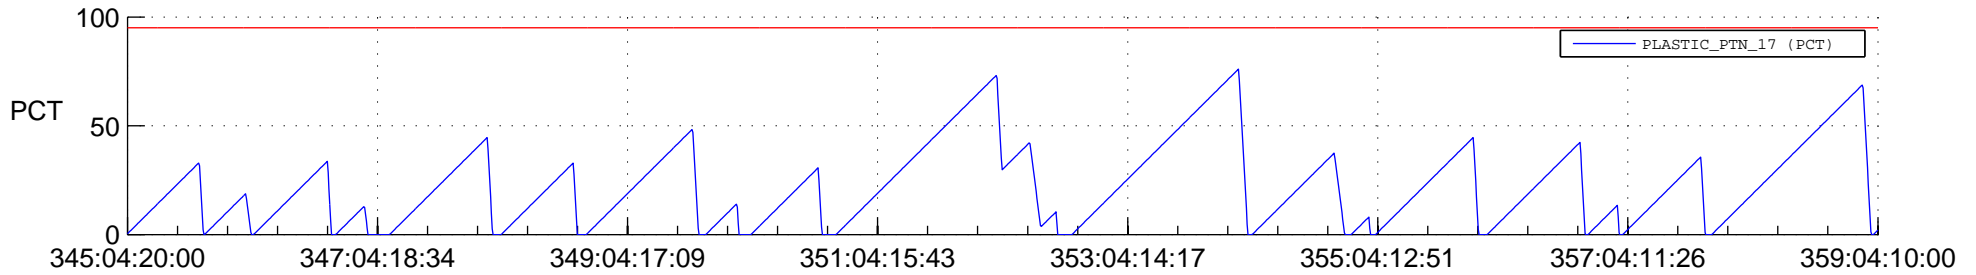

STEREO AHEAD SSR PCT Full Prediction

SWAVES_Percent_Full_Prediction

IMPACT_Percent_Full_Prediction

PLASTIC_Percent_Full_Prediction

Spacecraft_DownLink_Rate

Ground Time (2020:345:04:20:00.000 -2020:359:04:10:00.000)