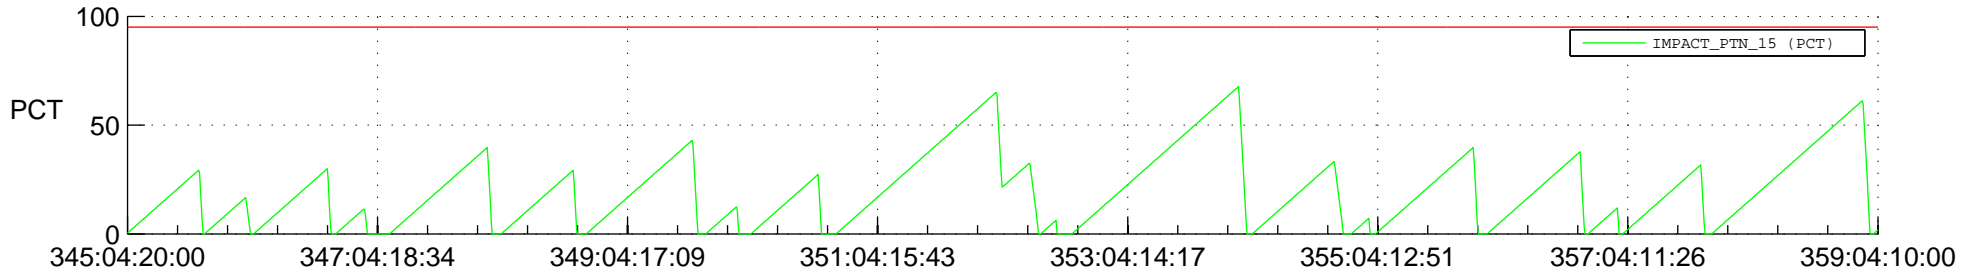

STEREO AHEAD SSR PCT Full Prediction

SWAVES_Percent_Full_Prediction

IMPACT_Percent_Full_Prediction

PLASTIC_Percent_Full_Prediction

Spacecraft_DownLink_Rate

Ground Time (2020:345:04:20:00.000 -2020:359:04:10:00.000)