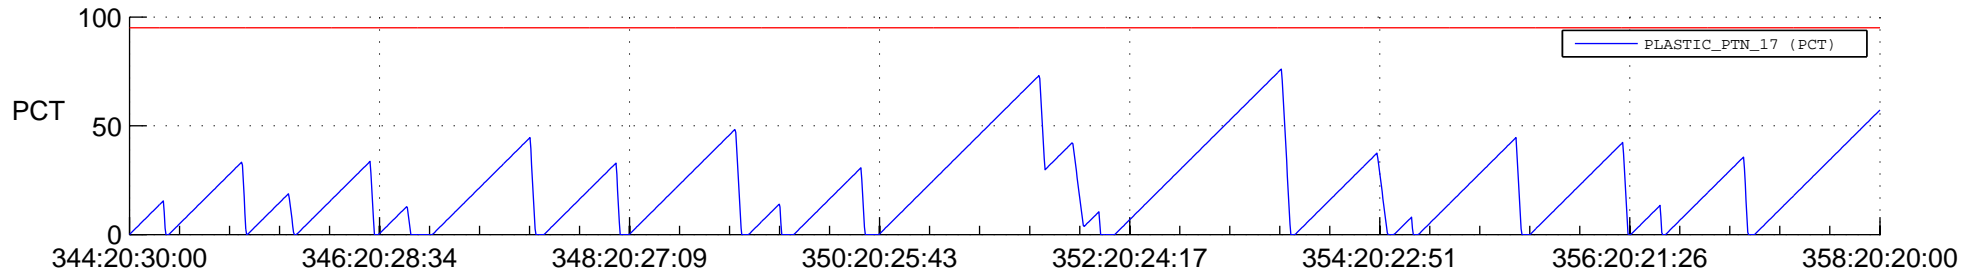

STEREO AHEAD SSR PCT Full Prediction

SWAVES_Percent_Full_Prediction

IMPACT_Percent_Full_Prediction

PLASTIC_Percent_Full_Prediction

Spacecraft_DownLink_Rate

Ground Time (2020:344:20:30:00.000 -2020:358:20:20:00.000)