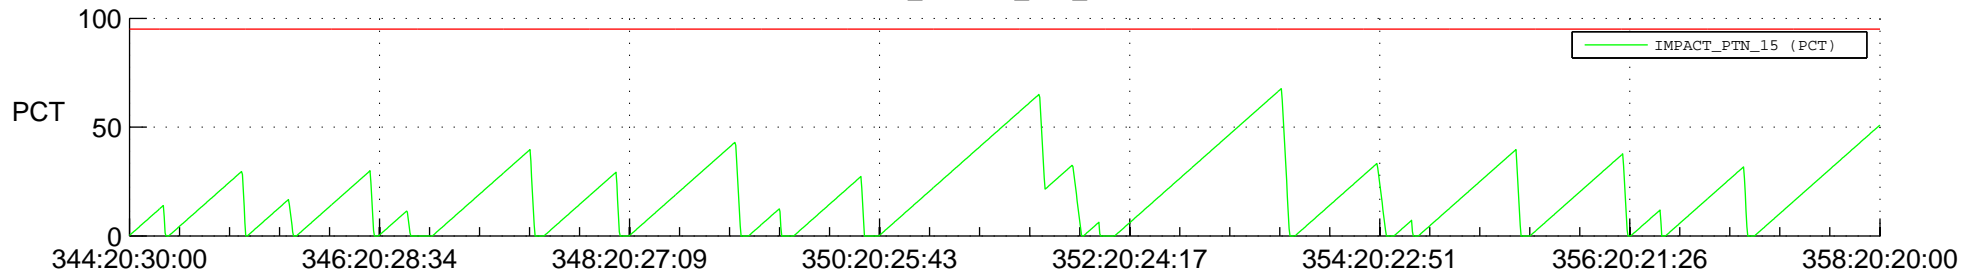

STEREO AHEAD SSR PCT Full Prediction

SWAVES_Percent_Full_Prediction

IMPACT_Percent_Full_Prediction

PLASTIC_Percent_Full_Prediction

Spacecraft_DownLink_Rate

Ground Time (2020:344:20:30:00.000 -2020:358:20:20:00.000)