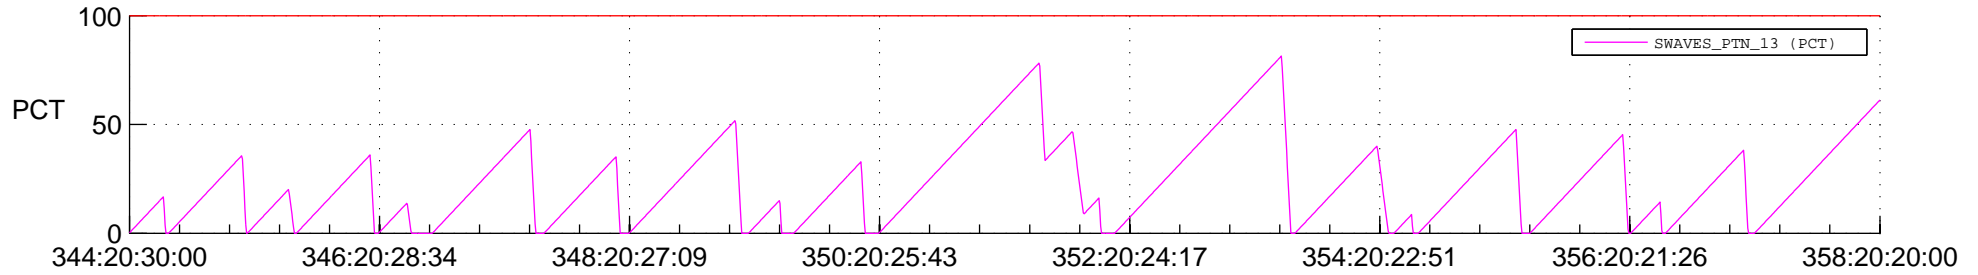

STEREO AHEAD SSR PCT Full Prediction

SWAVES_Percent_Full_Prediction

IMPACT_Percent_Full_Prediction

PLASTIC_Percent_Full_Prediction

Spacecraft_DownLink_Rate

Ground Time (2020:344:20:30:00.000 -2020:358:20:20:00.000)