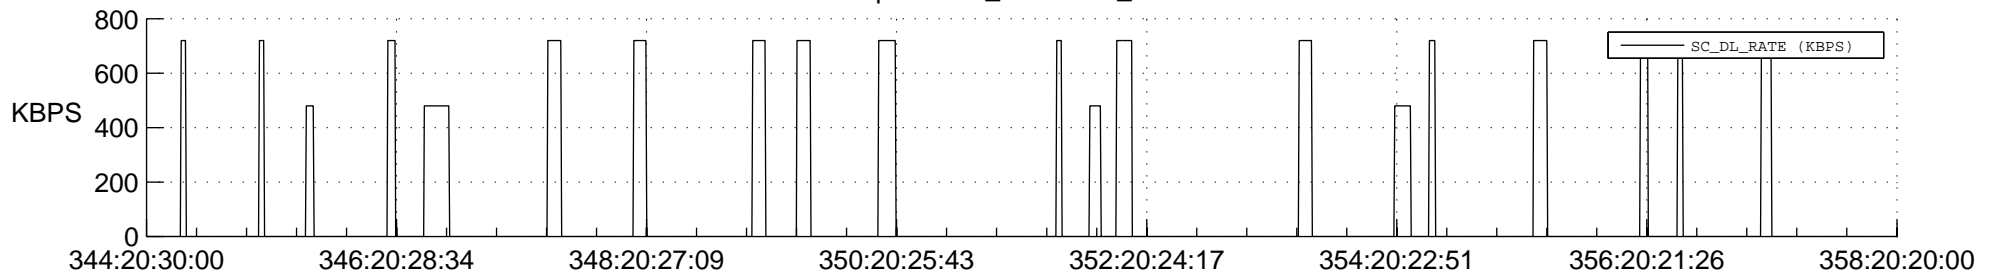

STEREO AHEAD SSR PCT Full Prediction

SWAVES_Percent_Full_Prediction

IMPACT_Percent_Full_Prediction

PLASTIC_Percent_Full_Prediction

Spacecraft_DownLink_Rate

Ground Time (2020:344:20:30:00.000 -2020:358:20:20:00.000)