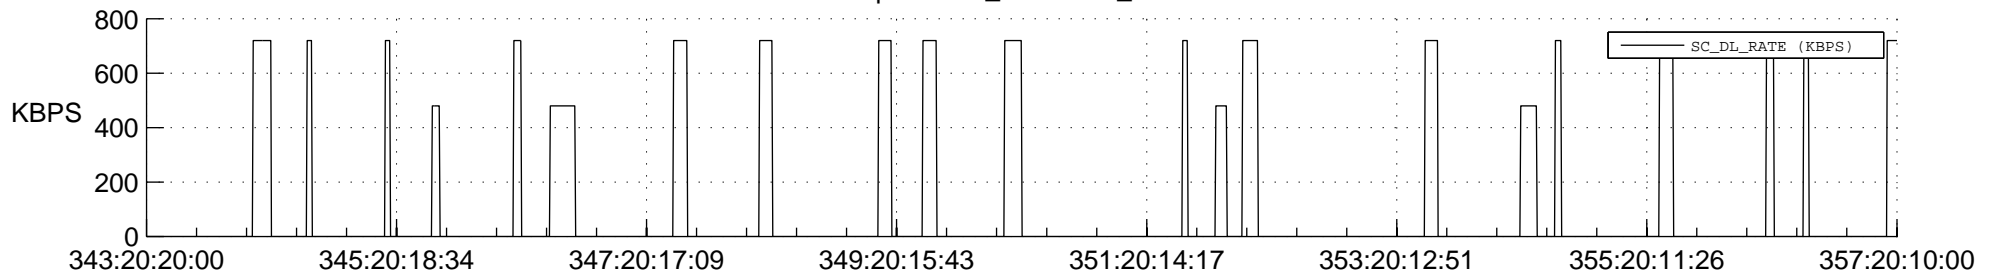

STEREO AHEAD SSR PCT Full Prediction

SWAVES_Percent_Full_Prediction

IMPACT_Percent_Full_Prediction

PLASTIC_Percent_Full_Prediction

Spacecraft_DownLink_Rate

Ground Time (2020:343:20:20:00.000 -2020:357:20:10:00.000)