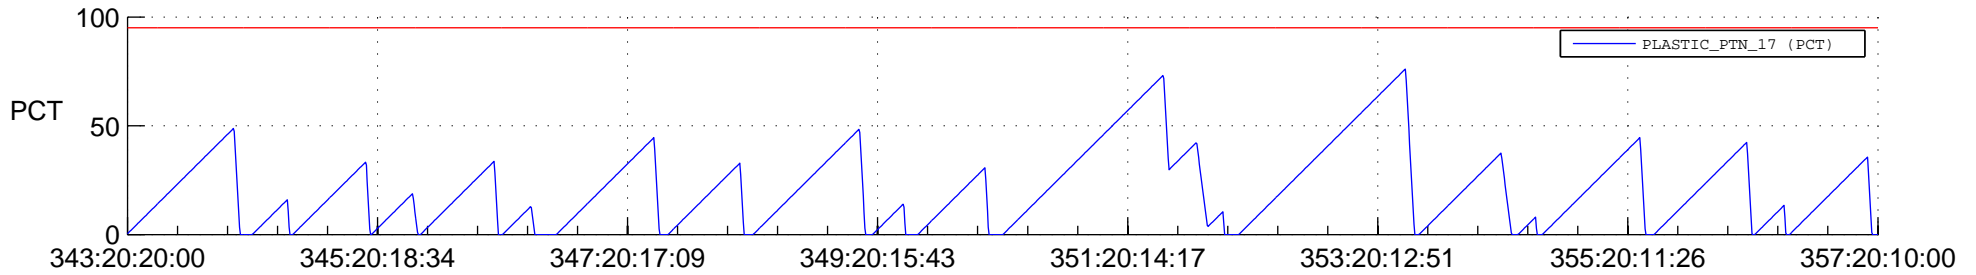

STEREO AHEAD SSR PCT Full Prediction

SWAVES_Percent_Full_Prediction

IMPACT_Percent_Full_Prediction

PLASTIC_Percent_Full_Prediction

Spacecraft_DownLink_Rate

Ground Time (2020:343:20:20:00.000 -2020:357:20:10:00.000)