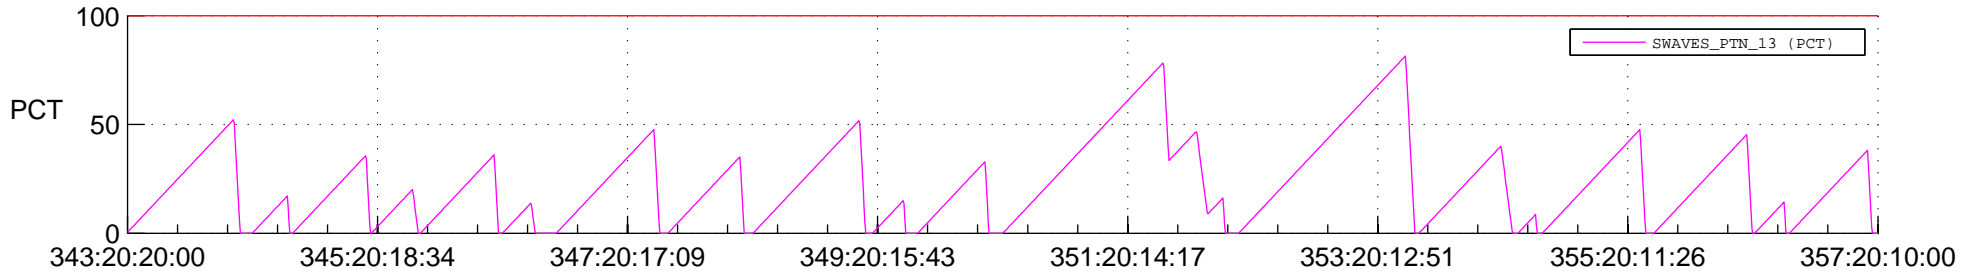

STEREO AHEAD SSR PCT Full Prediction

SWAVES_Percent_Full_Prediction

IMPACT_Percent_Full_Prediction

PLASTIC_Percent_Full_Prediction

Spacecraft_DownLink_Rate

Ground Time (2020:343:20:20:00.000 -2020:357:20:10:00.000)