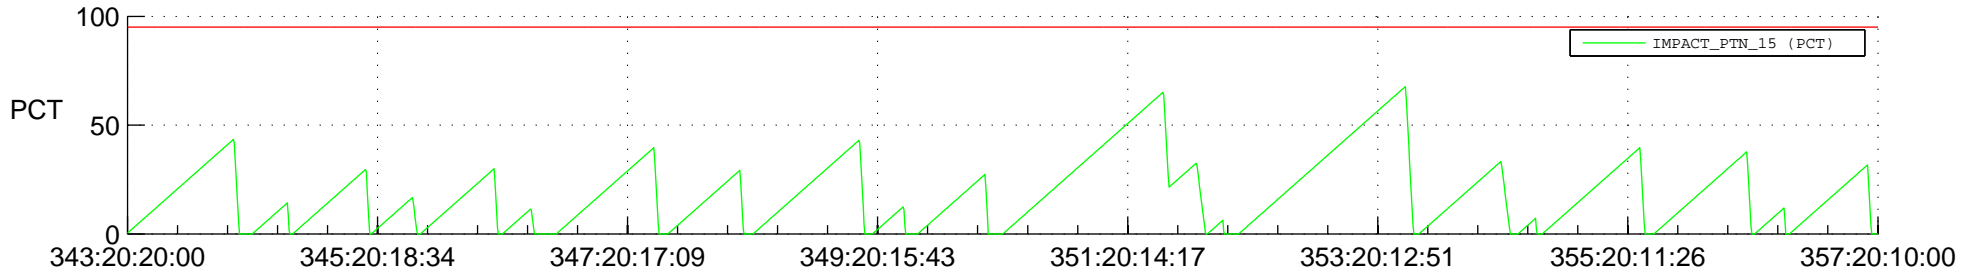

STEREO AHEAD SSR PCT Full Prediction

SWAVES_Percent_Full_Prediction

IMPACT_Percent_Full_Prediction

PLASTIC_Percent_Full_Prediction

Spacecraft_DownLink_Rate

Ground Time (2020:343:20:20:00.000 -2020:357:20:10:00.000)