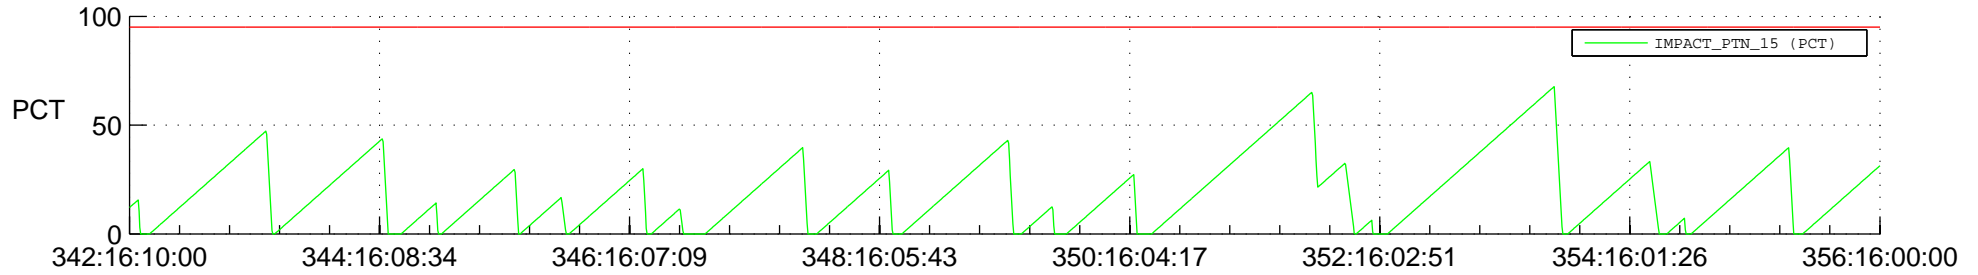

IMPACT_Percent_Full_Prediction