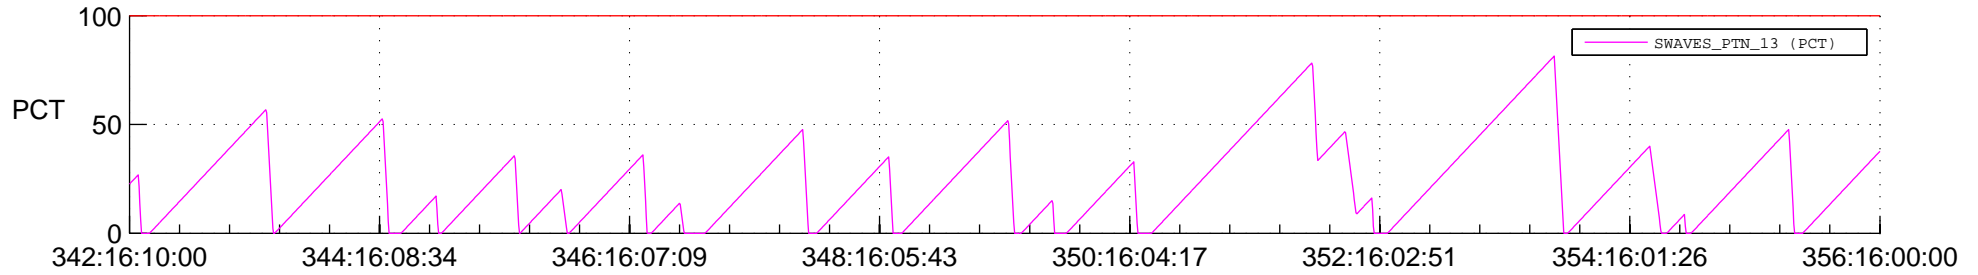

## SWAVES\_Percent\_Full\_Prediction

## Spacecraft\_DownLink\_Rate

Ground Time (2020:342:16:10:00.000 -2020:356:16:00:00.000)