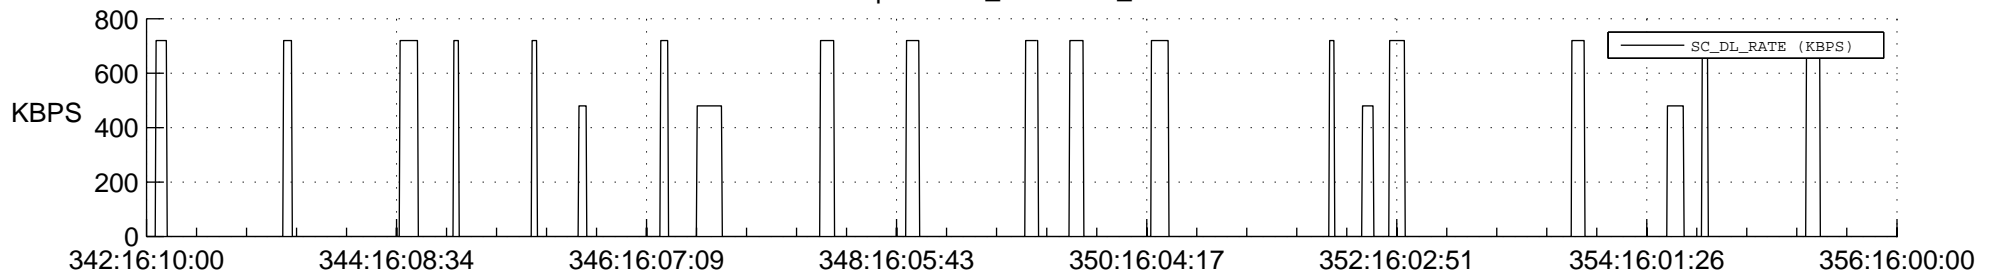

## Spacecraft\_DownLink\_Rate

Ground Time (2020:342:16:10:00.000 -2020:356:16:00:00.000)