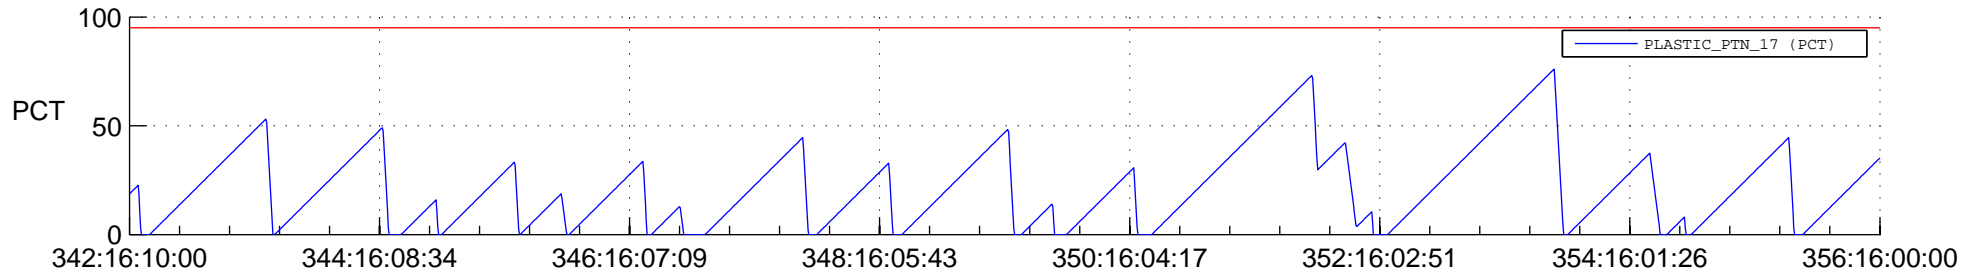

## SWAVES\_Percent\_Full\_Prediction

## Spacecraft\_DownLink\_Rate

Ground Time (2020:342:16:10:00.000 -2020:356:16:00:00.000)