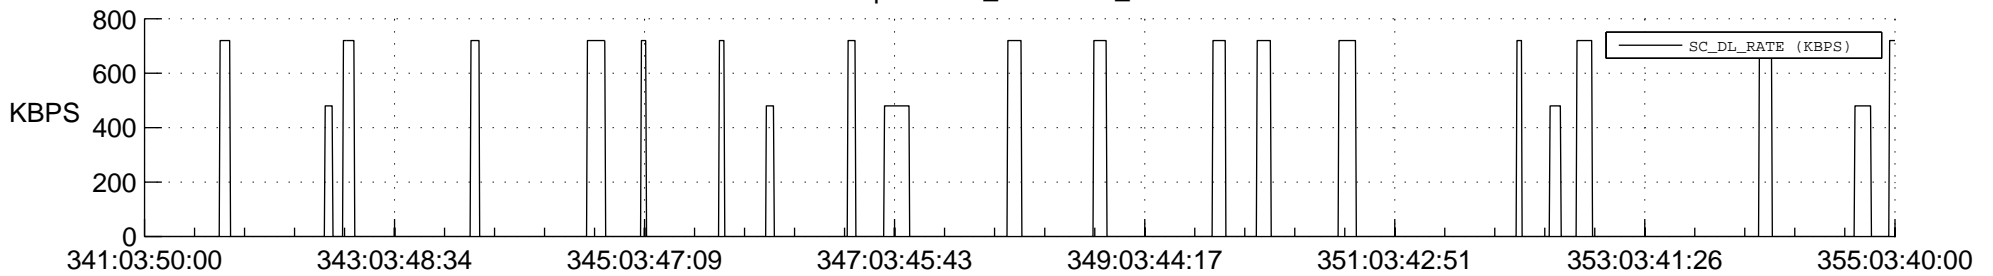

STEREO AHEAD SSR PCT Full Prediction

SWAVES_Percent_Full_Prediction

IMPACT_Percent_Full_Prediction

PLASTIC_Percent_Full_Prediction

Spacecraft_DownLink_Rate

Ground Time (2020:341:03:50:00.000 -2020:355:03:40:00.000)