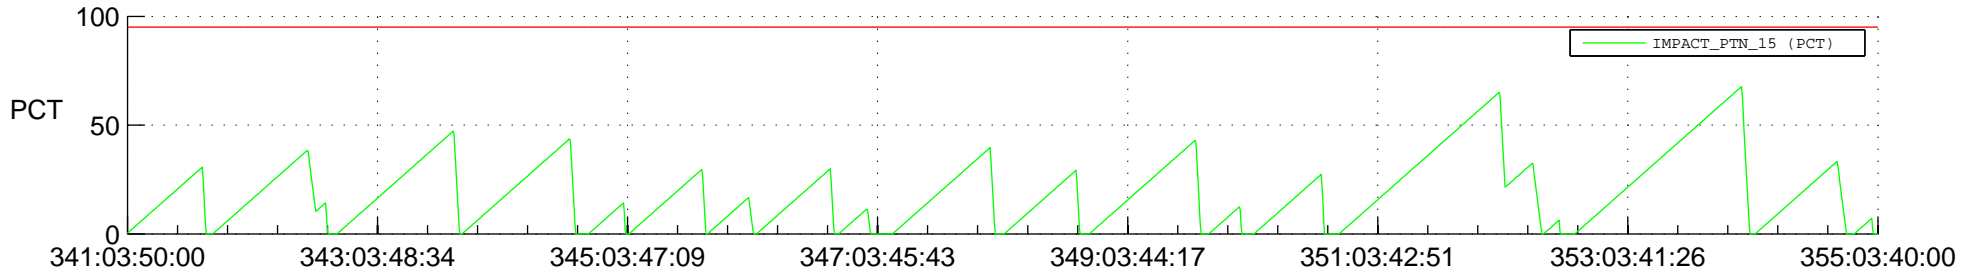

STEREO AHEAD SSR PCT Full Prediction

SWAVES_Percent_Full_Prediction

IMPACT_Percent_Full_Prediction

PLASTIC_Percent_Full_Prediction

Spacecraft_DownLink_Rate

Ground Time (2020:341:03:50:00.000 -2020:355:03:40:00.000)