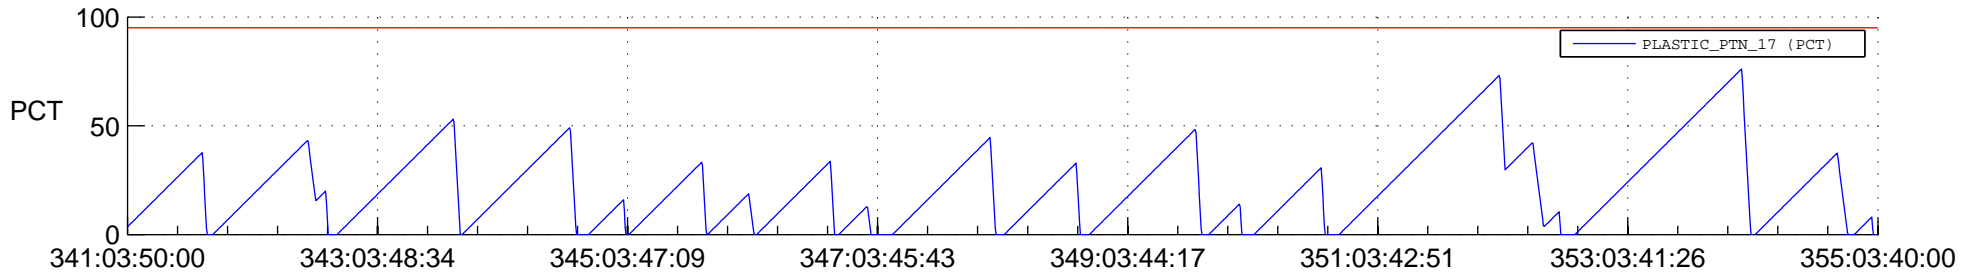

STEREO AHEAD SSR PCT Full Prediction

SWAVES_Percent_Full_Prediction

IMPACT_Percent_Full_Prediction

PLASTIC_Percent_Full_Prediction

Spacecraft_DownLink_Rate

Ground Time (2020:341:03:50:00.000 -2020:355:03:40:00.000)