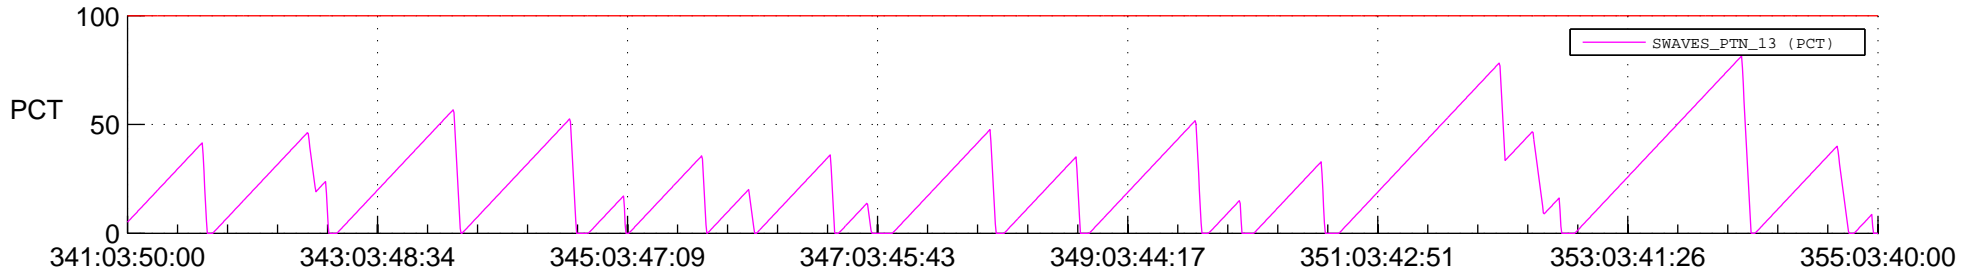

STEREO AHEAD SSR PCT Full Prediction

SWAVES_Percent_Full_Prediction

IMPACT_Percent_Full_Prediction

PLASTIC_Percent_Full_Prediction

Spacecraft_DownLink_Rate

Ground Time (2020:341:03:50:00.000 -2020:355:03:40:00.000)