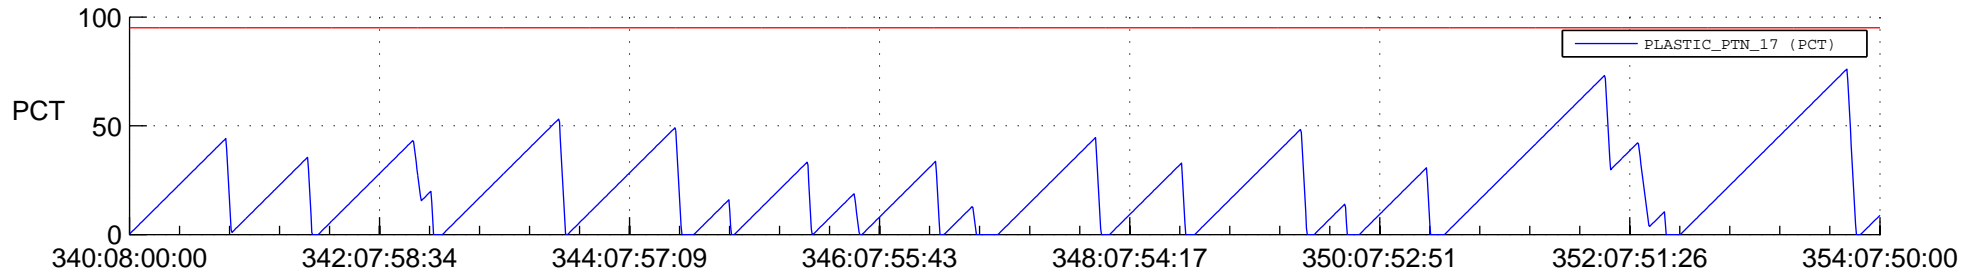

STEREO AHEAD SSR PCT Full Prediction

SWAVES_Percent_Full_Prediction

IMPACT_Percent_Full_Prediction

PLASTIC_Percent_Full_Prediction

Spacecraft_DownLink_Rate

Ground Time (2020:340:08:00:00.000 -2020:354:07:50:00.000)