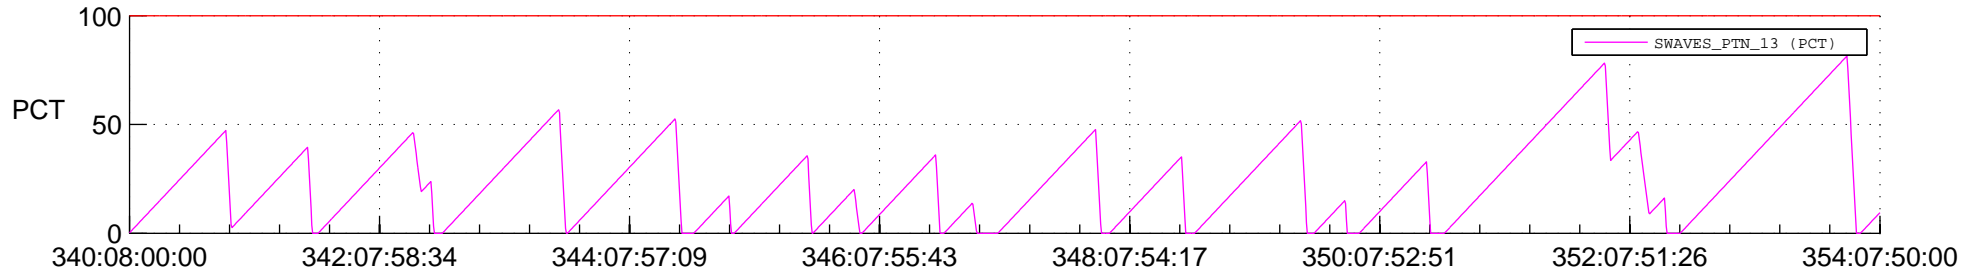

STEREO AHEAD SSR PCT Full Prediction

SWAVES_Percent_Full_Prediction

IMPACT_Percent_Full_Prediction

PLASTIC_Percent_Full_Prediction

Spacecraft_DownLink_Rate

Ground Time (2020:340:08:00:00.000 -2020:354:07:50:00.000)