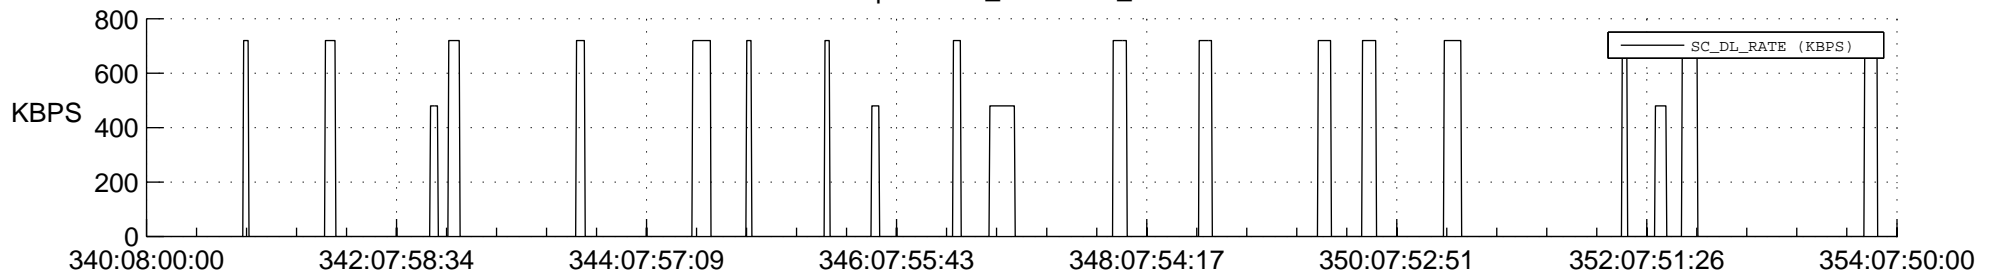

STEREO AHEAD SSR PCT Full Prediction

SWAVES_Percent_Full_Prediction

IMPACT_Percent_Full_Prediction

PLASTIC_Percent_Full_Prediction

Spacecraft_DownLink_Rate

Ground Time (2020:340:08:00:00.000 -2020:354:07:50:00.000)