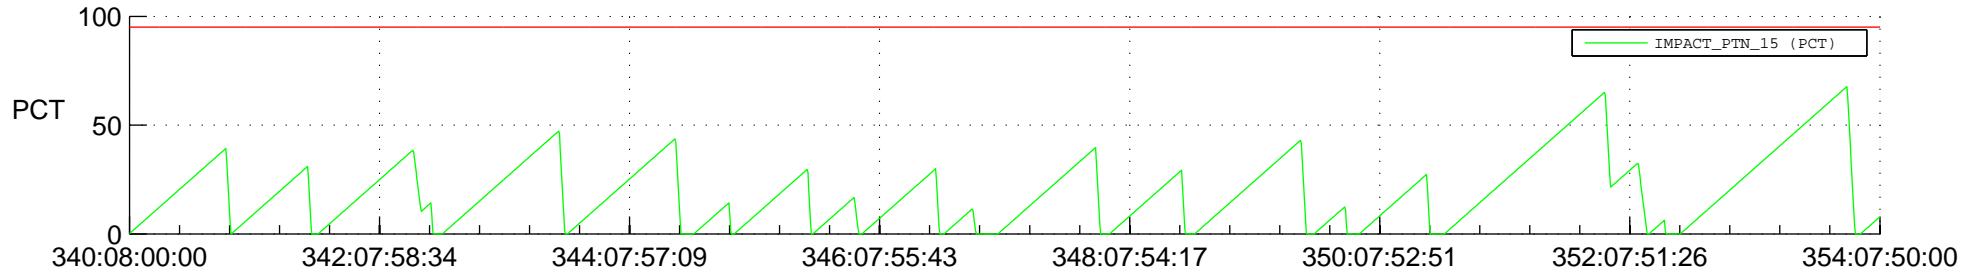

STEREO AHEAD SSR PCT Full Prediction

SWAVES_Percent_Full_Prediction

IMPACT_Percent_Full_Prediction

PLASTIC_Percent_Full_Prediction

Spacecraft_DownLink_Rate

Ground Time (2020:340:08:00:00.000 -2020:354:07:50:00.000)