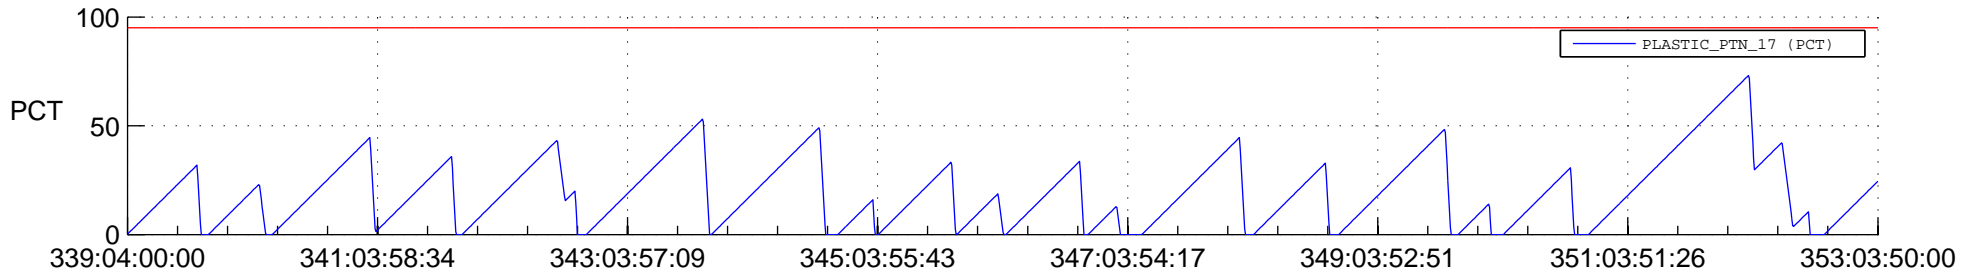

STEREO AHEAD SSR PCT Full Prediction

SWAVES_Percent_Full_Prediction

IMPACT_Percent_Full_Prediction

PLASTIC_Percent_Full_Prediction

Spacecraft_DownLink_Rate

Ground Time (2020:339:04:00:00.000 -2020:353:03:50:00.000)