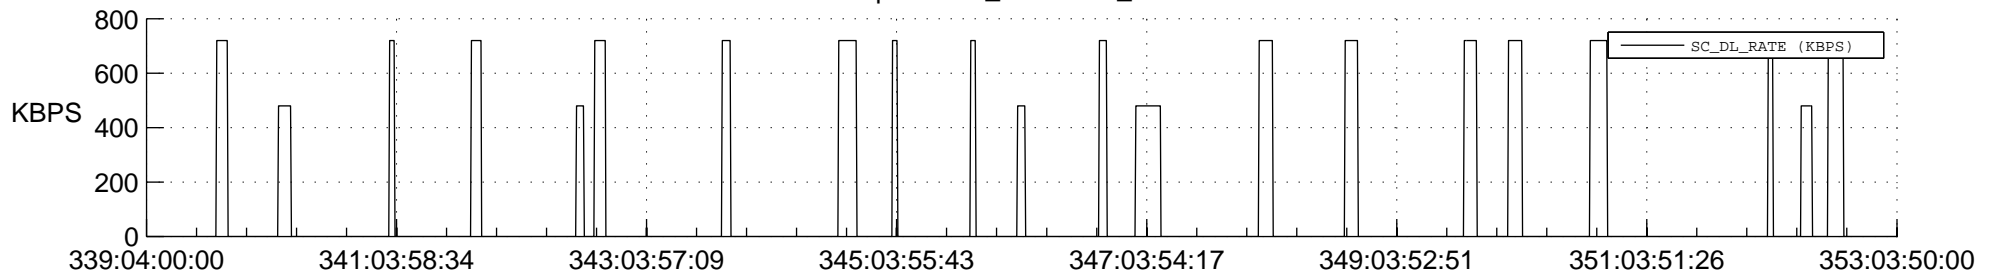

STEREO AHEAD SSR PCT Full Prediction

SWAVES_Percent_Full_Prediction

IMPACT_Percent_Full_Prediction

PLASTIC_Percent_Full_Prediction

Spacecraft_DownLink_Rate

Ground Time (2020:339:04:00:00.000 -2020:353:03:50:00.000)