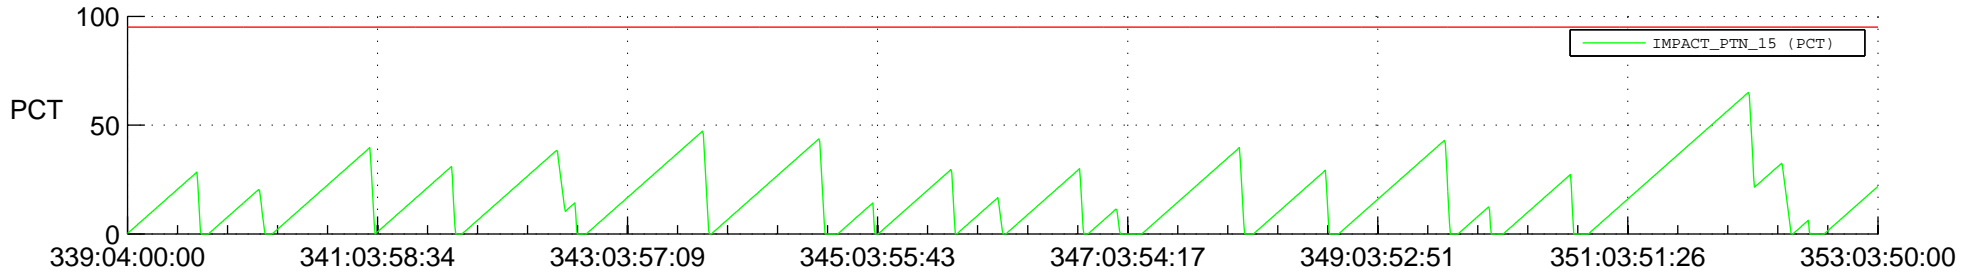

STEREO AHEAD SSR PCT Full Prediction

SWAVES_Percent_Full_Prediction

IMPACT_Percent_Full_Prediction

PLASTIC_Percent_Full_Prediction

Spacecraft_DownLink_Rate

Ground Time (2020:339:04:00:00.000 -2020:353:03:50:00.000)