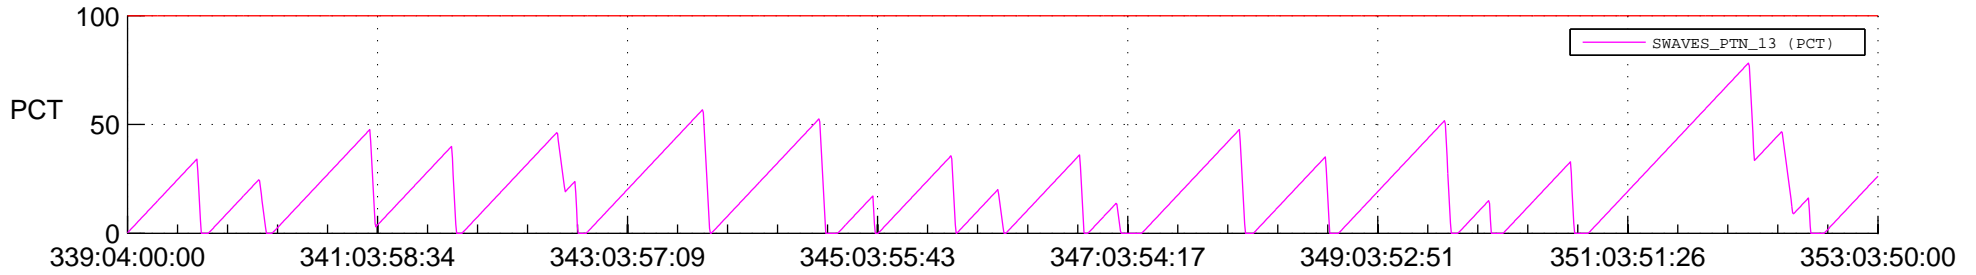

STEREO AHEAD SSR PCT Full Prediction

SWAVES_Percent_Full_Prediction

IMPACT_Percent_Full_Prediction

PLASTIC_Percent_Full_Prediction

Spacecraft_DownLink_Rate

Ground Time (2020:339:04:00:00.000 -2020:353:03:50:00.000)