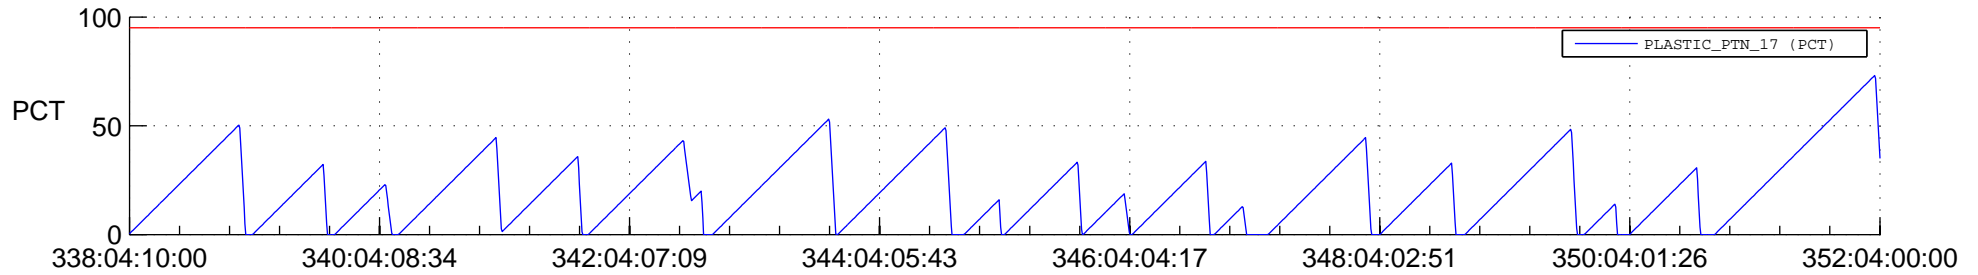

## SWAVES\_Percent\_Full\_Prediction

## Spacecraft\_DownLink\_Rate

Ground Time (2020:338:04:10:00.000 -2020:352:04:00:00.000)