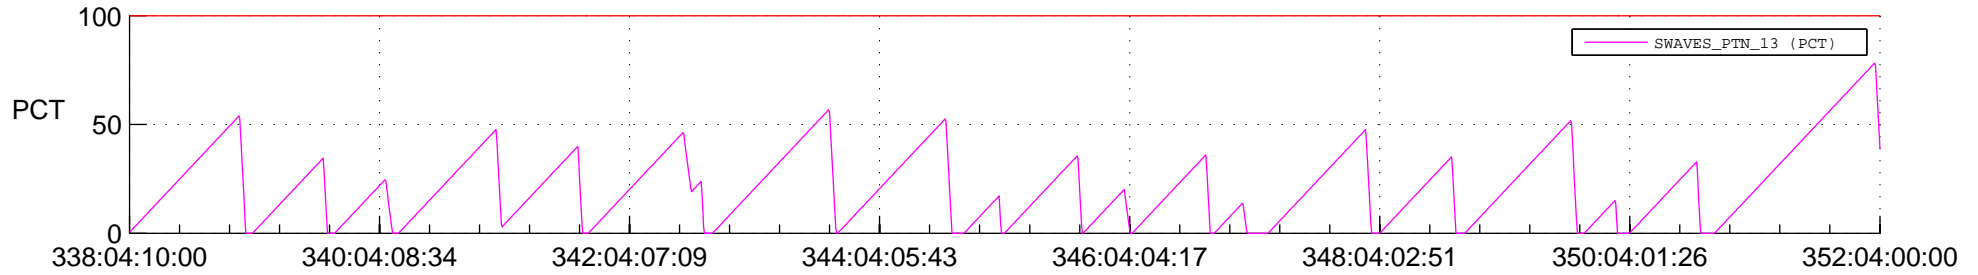

STEREO AHEAD SSR PCT Full Prediction

SWAVES_Percent_Full_Prediction