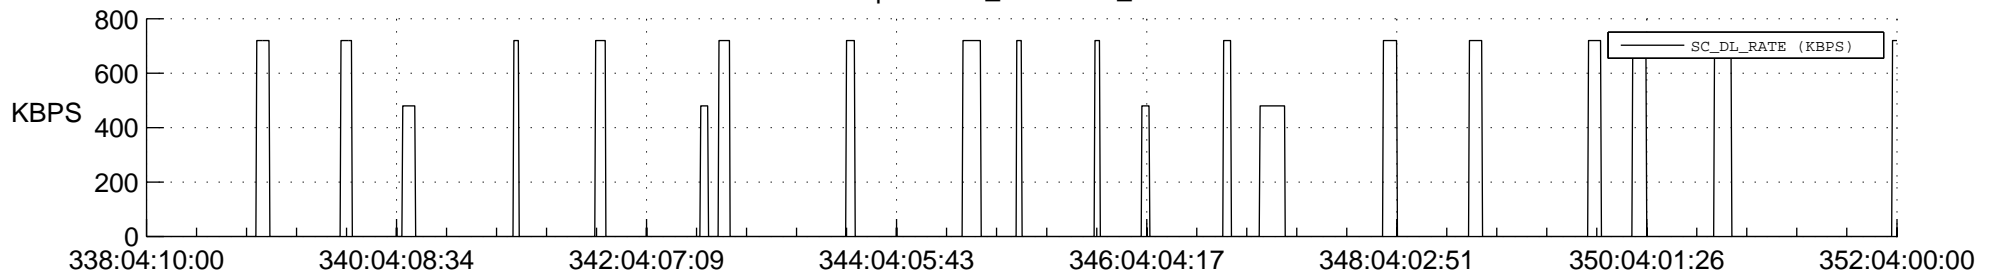

## Spacecraft\_DownLink\_Rate

Ground Time (2020:338:04:10:00.000 -2020:352:04:00:00.000)