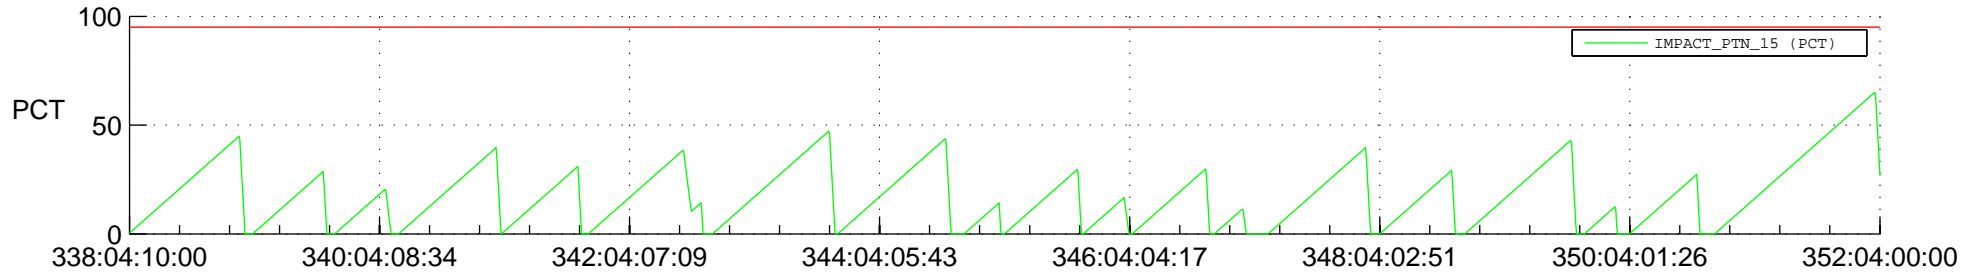

IMPACT_Percent_Full_Prediction