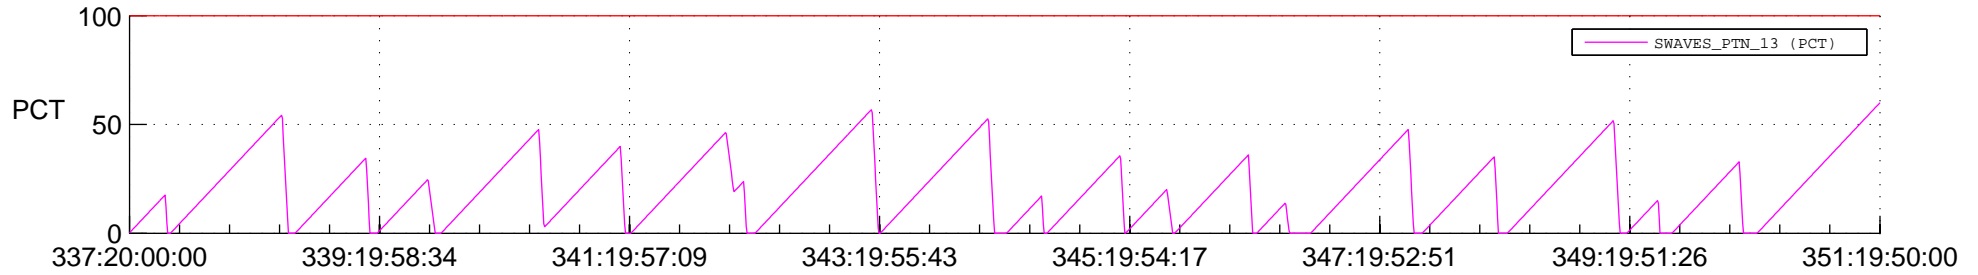

STEREO AHEAD SSR PCT Full Prediction

SWAVES_Percent_Full_Prediction

IMPACT_Percent_Full_Prediction

PLASTIC_Percent_Full_Prediction

Spacecraft_DownLink_Rate

Ground Time (2020:337:20:00:00.000 -2020:351:19:50:00.000)