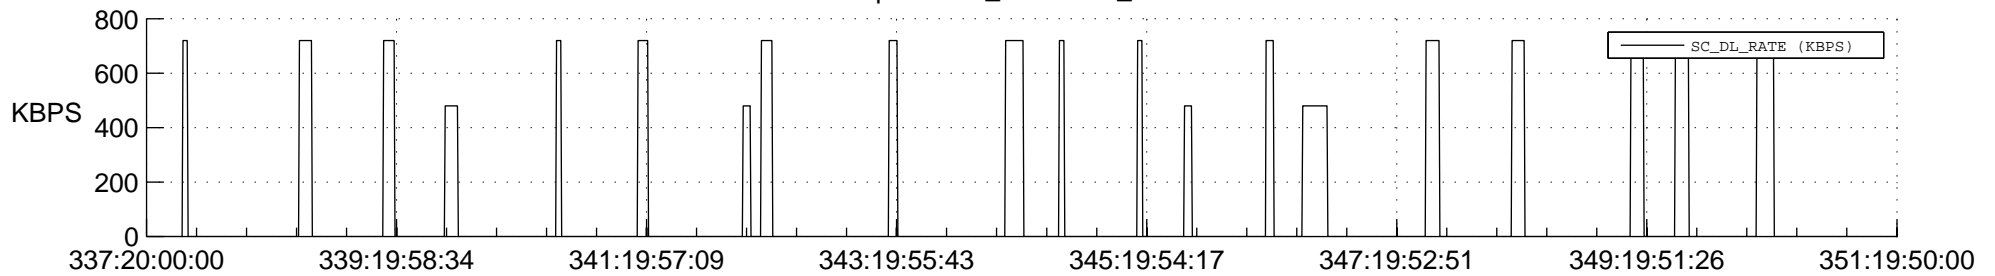

STEREO AHEAD SSR PCT Full Prediction

SWAVES_Percent_Full_Prediction

IMPACT_Percent_Full_Prediction

PLASTIC_Percent_Full_Prediction

Spacecraft_DownLink_Rate

Ground Time (2020:337:20:00:00.000 -2020:351:19:50:00.000)