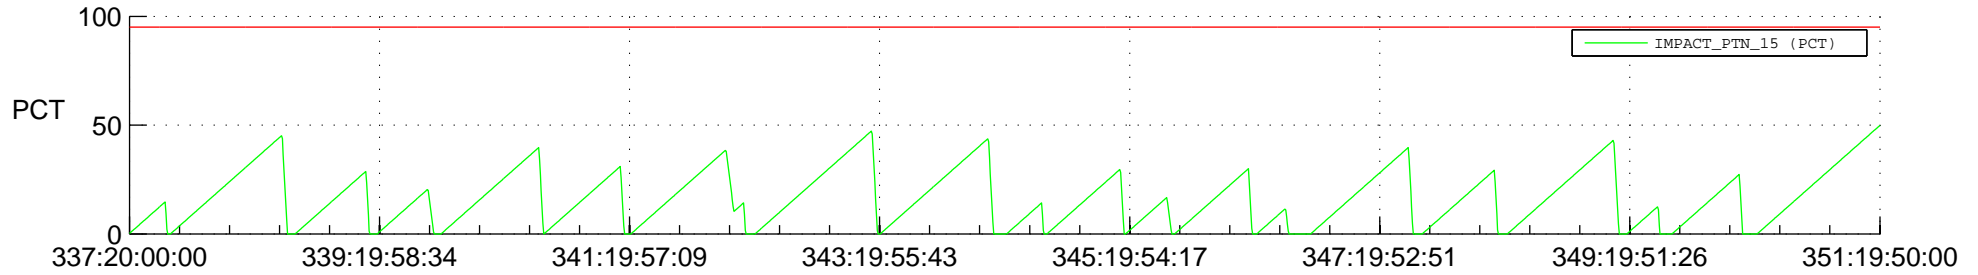

STEREO AHEAD SSR PCT Full Prediction

SWAVES_Percent_Full_Prediction

IMPACT_Percent_Full_Prediction

PLASTIC_Percent_Full_Prediction

Spacecraft_DownLink_Rate

Ground Time (2020:337:20:00:00.000 -2020:351:19:50:00.000)