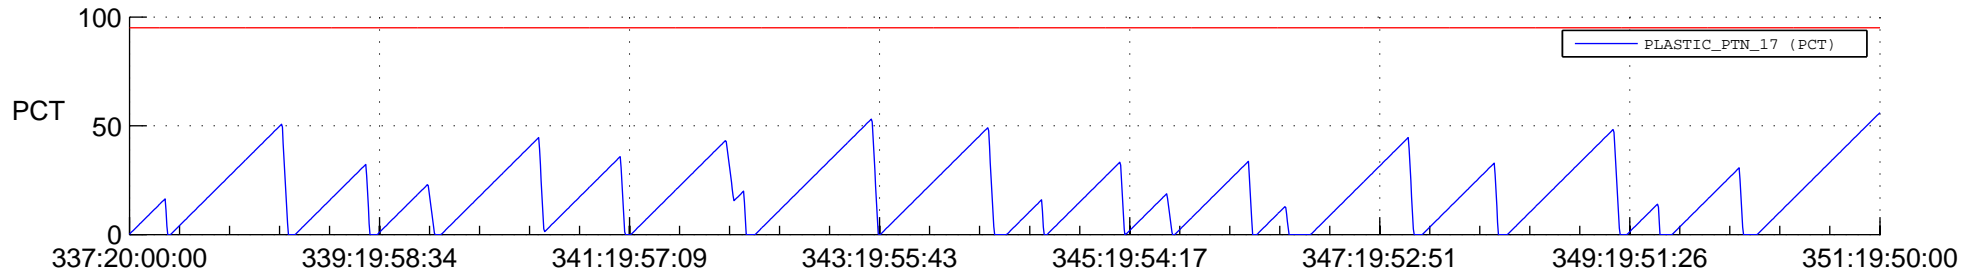

STEREO AHEAD SSR PCT Full Prediction

SWAVES_Percent_Full_Prediction

IMPACT_Percent_Full_Prediction

PLASTIC_Percent_Full_Prediction

Spacecraft_DownLink_Rate

Ground Time (2020:337:20:00:00.000 -2020:351:19:50:00.000)