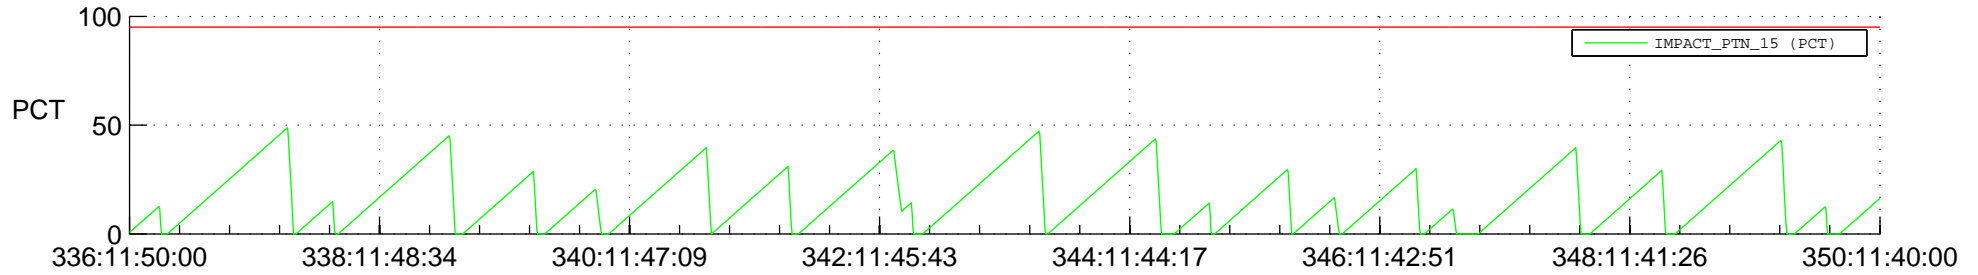

STEREO AHEAD SSR PCT Full Prediction

SWAVES_Percent_Full_Prediction

IMPACT_Percent_Full_Prediction

PLASTIC_Percent_Full_Prediction

Spacecraft_DownLink_Rate

Ground Time (2020:336:11:50:00.000 -2020:350:11:40:00.000)