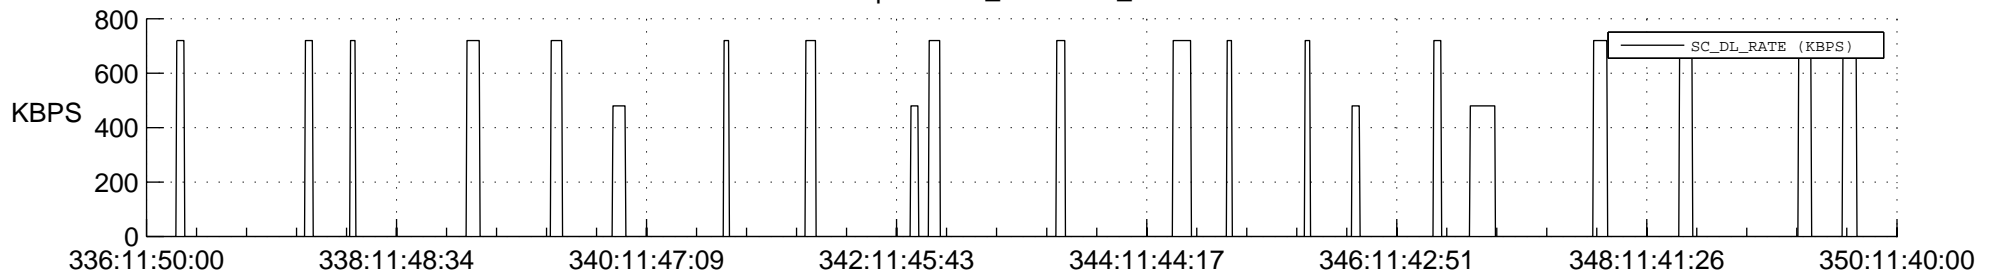

STEREO AHEAD SSR PCT Full Prediction

SWAVES_Percent_Full_Prediction

IMPACT_Percent_Full_Prediction

PLASTIC_Percent_Full_Prediction

Spacecraft_DownLink_Rate

Ground Time (2020:336:11:50:00.000 -2020:350:11:40:00.000)