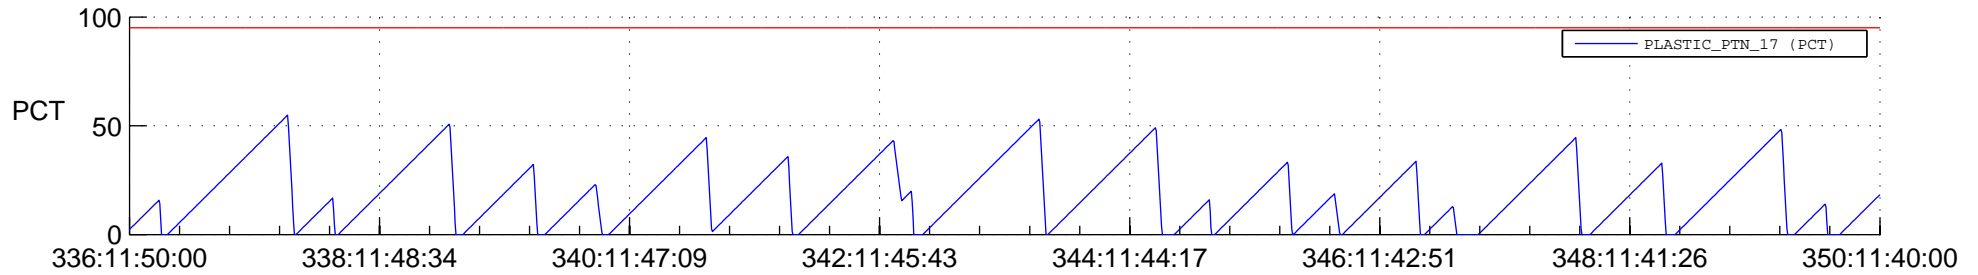

STEREO AHEAD SSR PCT Full Prediction

SWAVES_Percent_Full_Prediction

IMPACT_Percent_Full_Prediction

PLASTIC_Percent_Full_Prediction

Spacecraft_DownLink_Rate

Ground Time (2020:336:11:50:00.000 -2020:350:11:40:00.000)