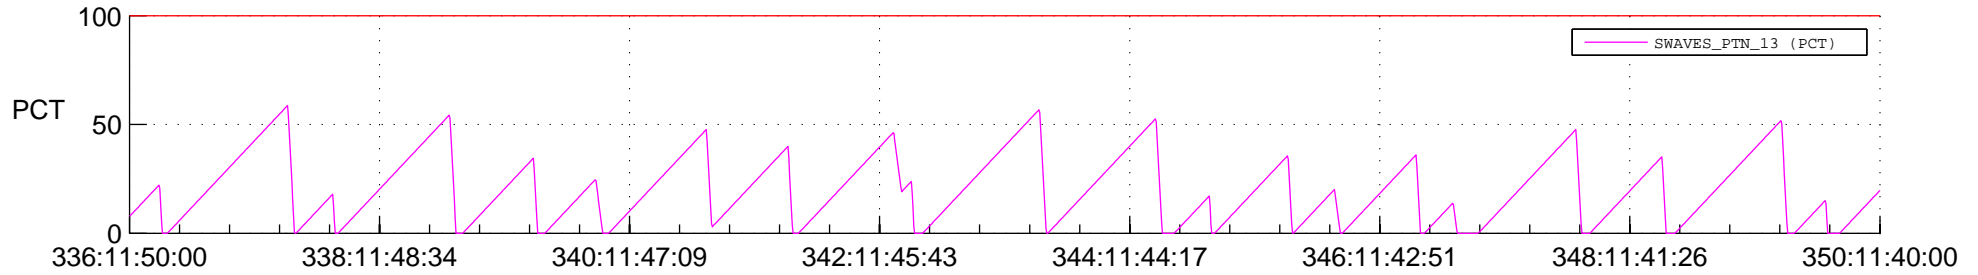

STEREO AHEAD SSR PCT Full Prediction

SWAVES_Percent_Full_Prediction

IMPACT_Percent_Full_Prediction

PLASTIC_Percent_Full_Prediction

Spacecraft_DownLink_Rate

Ground Time (2020:336:11:50:00.000 -2020:350:11:40:00.000)