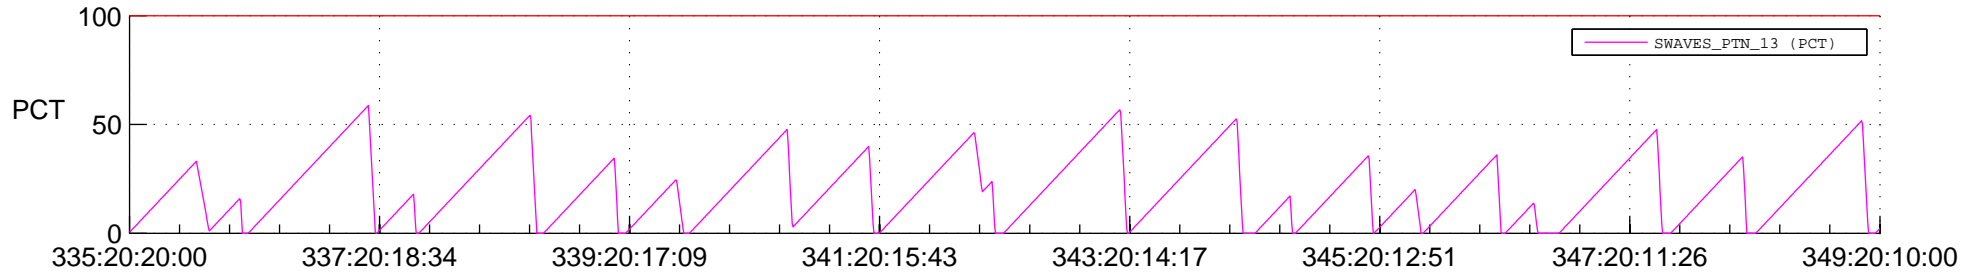

## SWAVES\_Percent\_Full\_Prediction

## Spacecraft\_DownLink\_Rate

Ground Time (2020:335:20:20:00.000 -2020:349:20:10:00.000)