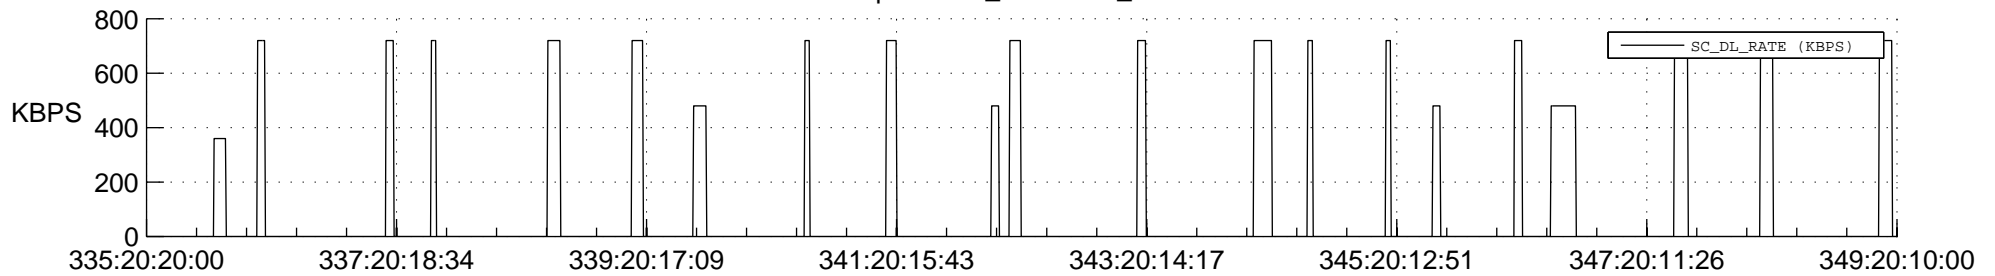

## Spacecraft\_DownLink\_Rate

Ground Time (2020:335:20:20:00.000 -2020:349:20:10:00.000)