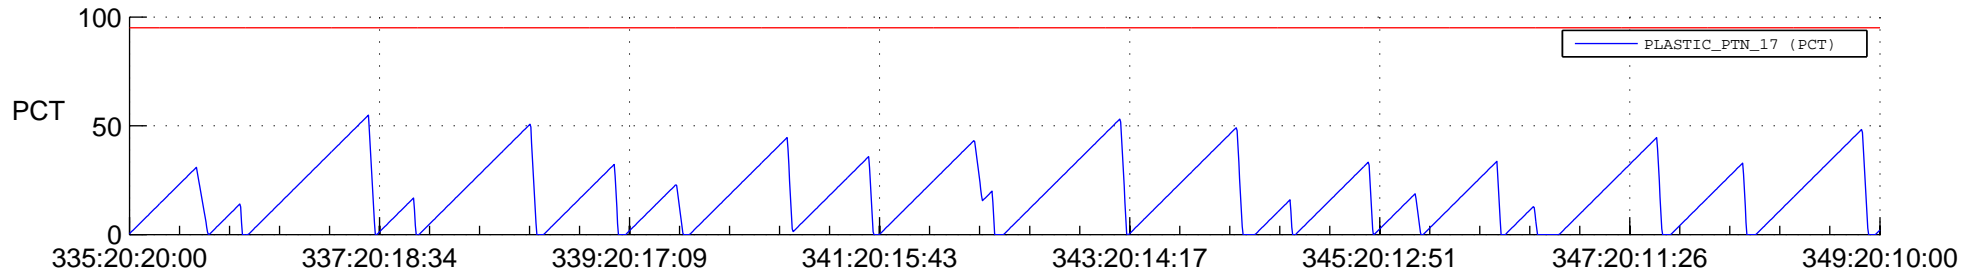

## SWAVES\_Percent\_Full\_Prediction

## Spacecraft\_DownLink\_Rate

Ground Time (2020:335:20:20:00.000 -2020:349:20:10:00.000)