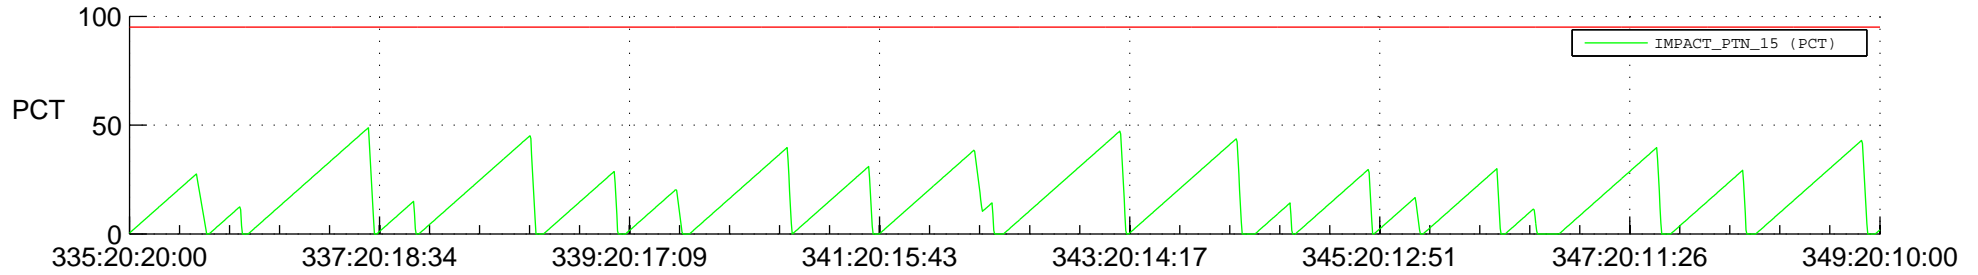

IMPACT_Percent_Full_Prediction