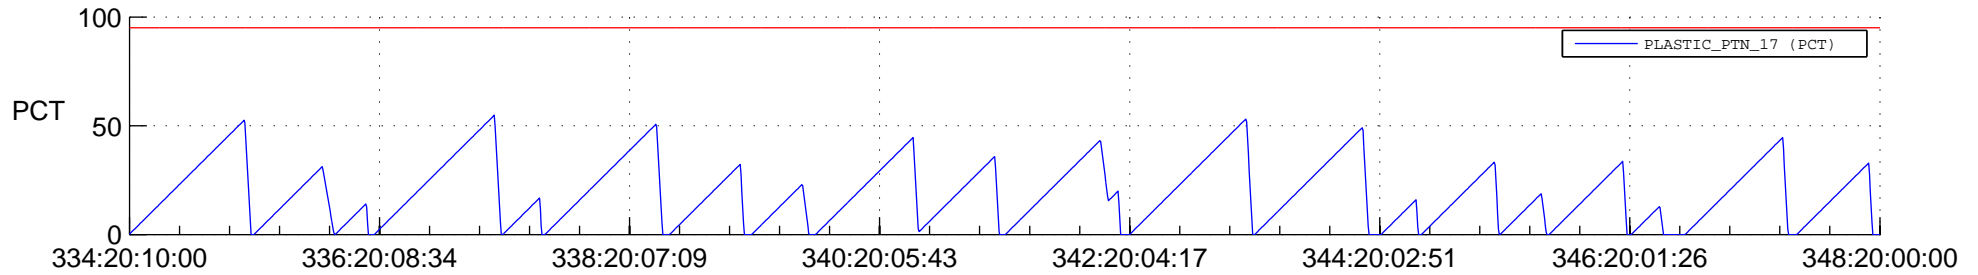

STEREO AHEAD SSR PCT Full Prediction

SWAVES_Percent_Full_Prediction

IMPACT_Percent_Full_Prediction

PLASTIC_Percent_Full_Prediction

Spacecraft_DownLink_Rate

Ground Time (2020:334:20:10:00.000 -2020:348:20:00:00.000)