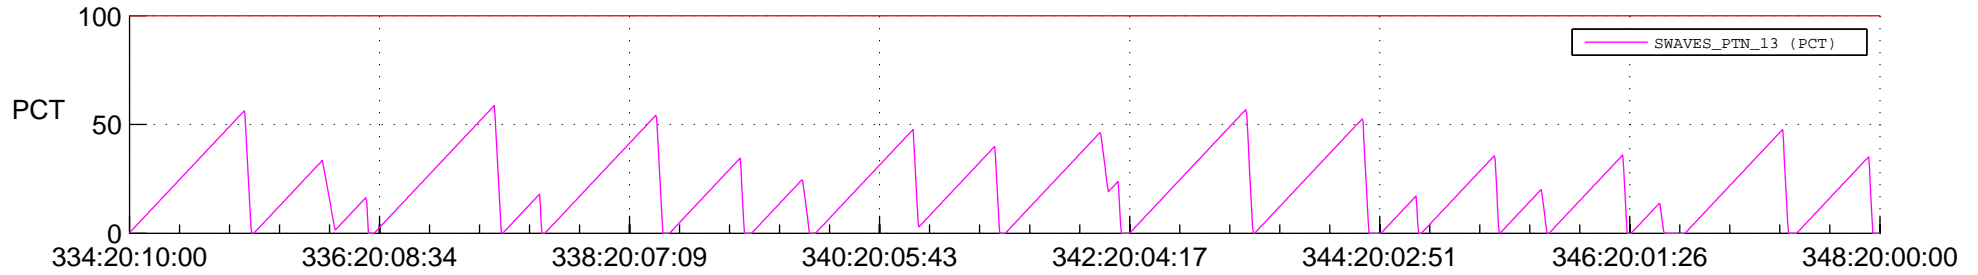

STEREO AHEAD SSR PCT Full Prediction

SWAVES_Percent_Full_Prediction

IMPACT_Percent_Full_Prediction

PLASTIC_Percent_Full_Prediction

Spacecraft_DownLink_Rate

Ground Time (2020:334:20:10:00.000 -2020:348:20:00:00.000)