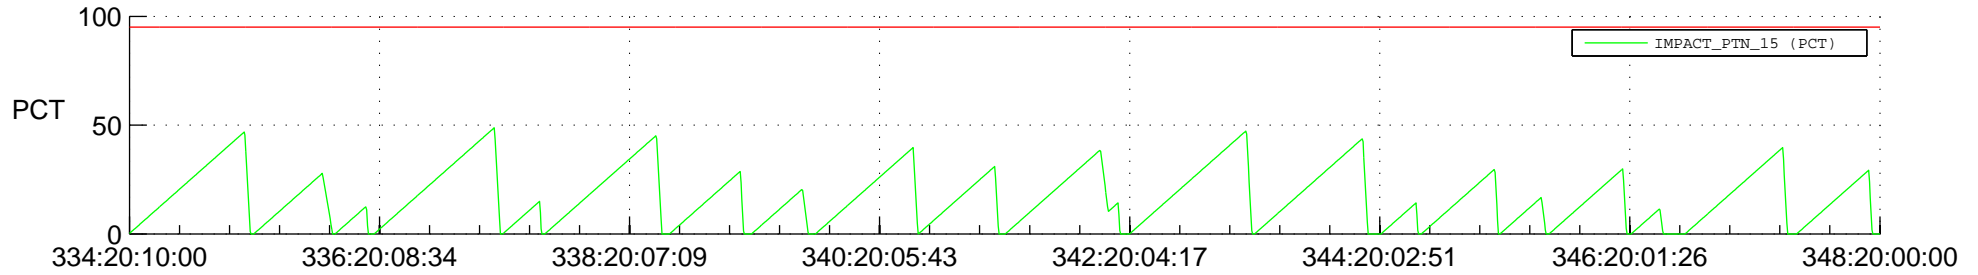

STEREO AHEAD SSR PCT Full Prediction

SWAVES_Percent_Full_Prediction

IMPACT_Percent_Full_Prediction

PLASTIC_Percent_Full_Prediction

Spacecraft_DownLink_Rate

Ground Time (2020:334:20:10:00.000 -2020:348:20:00:00.000)