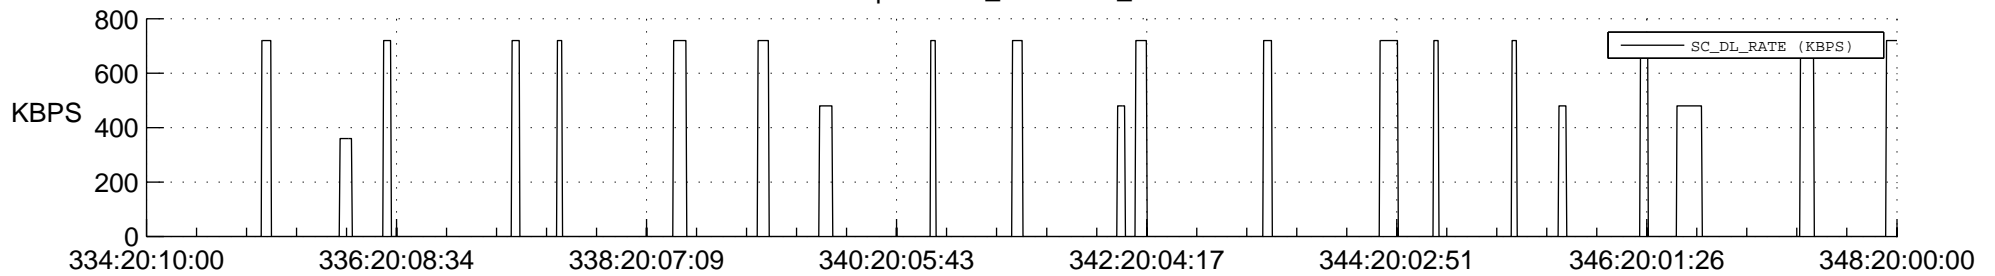

STEREO AHEAD SSR PCT Full Prediction

SWAVES_Percent_Full_Prediction

IMPACT_Percent_Full_Prediction

PLASTIC_Percent_Full_Prediction

Spacecraft_DownLink_Rate

Ground Time (2020:334:20:10:00.000 -2020:348:20:00:00.000)