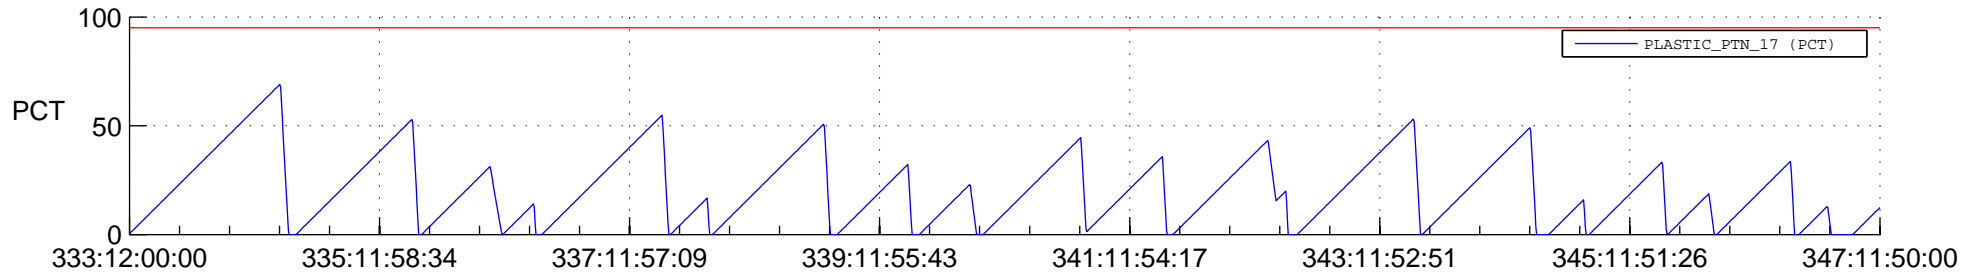

## SWAVES\_Percent\_Full\_Prediction

## Spacecraft\_DownLink\_Rate

Ground Time (2020:333:12:00:00.000 -2020:347:11:50:00.000)