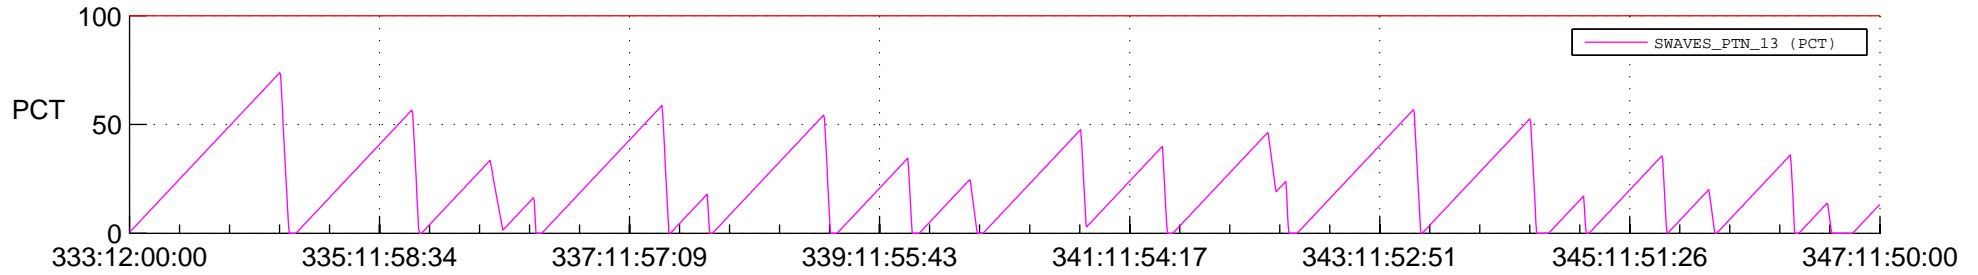

## SWAVES\_Percent\_Full\_Prediction

## Spacecraft\_DownLink\_Rate

Ground Time (2020:333:12:00:00.000 -2020:347:11:50:00.000)