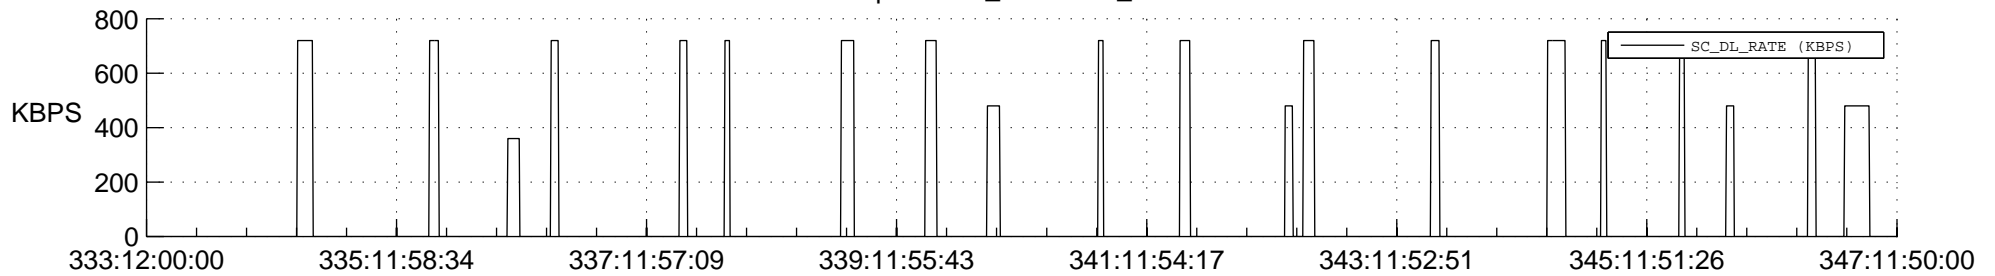

## Spacecraft\_DownLink\_Rate

Ground Time (2020:333:12:00:00.000 -2020:347:11:50:00.000)