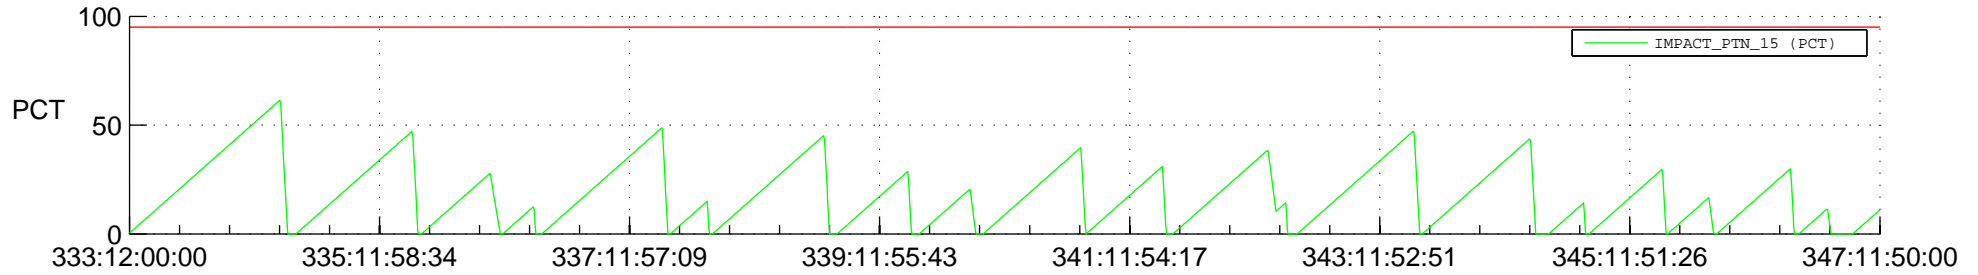

IMPACT_Percent_Full_Prediction