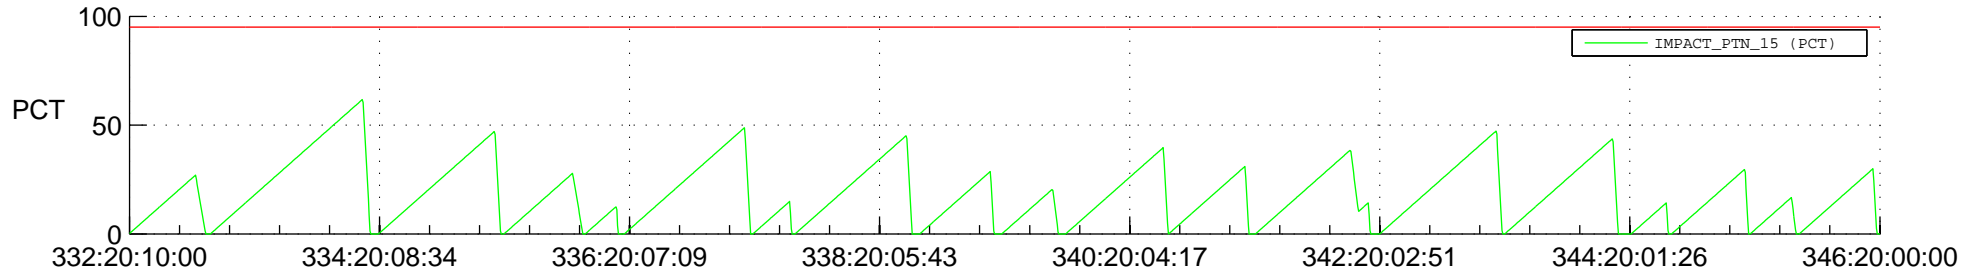

STEREO AHEAD SSR PCT Full Prediction

SWAVES_Percent_Full_Prediction

IMPACT_Percent_Full_Prediction

PLASTIC_Percent_Full_Prediction

Spacecraft_DownLink_Rate

Ground Time (2020:332:20:10:00.000 -2020:346:20:00:00.000)