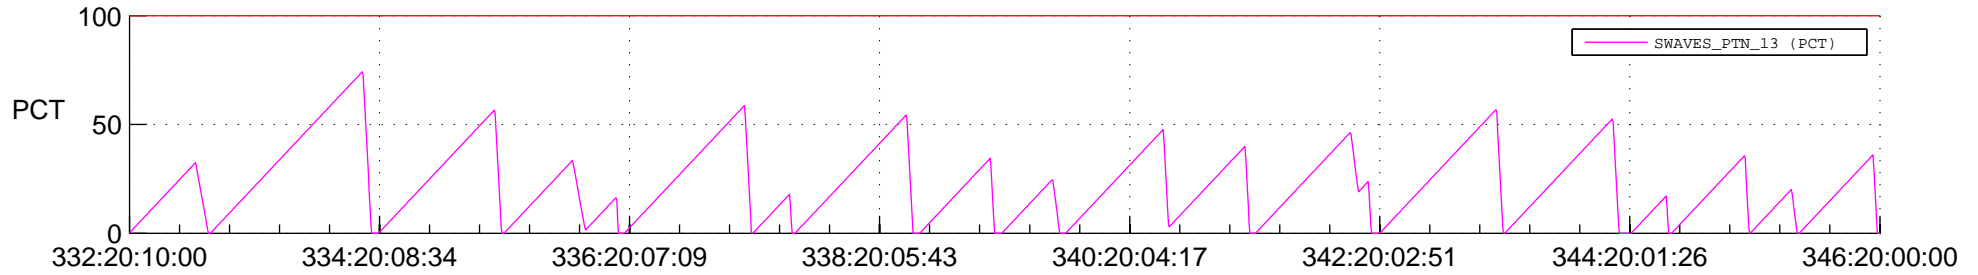

STEREO AHEAD SSR PCT Full Prediction

SWAVES_Percent_Full_Prediction

IMPACT_Percent_Full_Prediction

PLASTIC_Percent_Full_Prediction

Spacecraft_DownLink_Rate

Ground Time (2020:332:20:10:00.000 -2020:346:20:00:00.000)