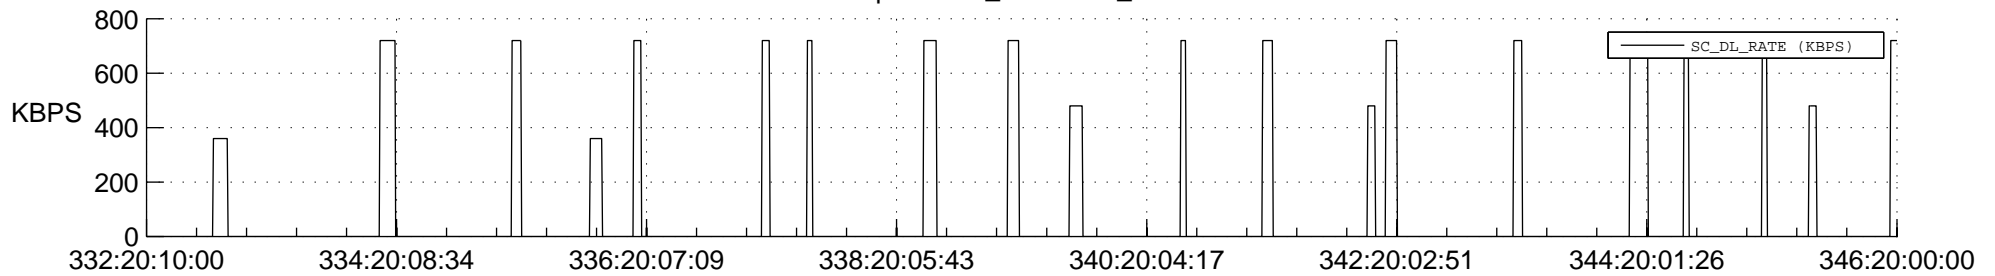

STEREO AHEAD SSR PCT Full Prediction

SWAVES_Percent_Full_Prediction

IMPACT_Percent_Full_Prediction

PLASTIC_Percent_Full_Prediction

Spacecraft_DownLink_Rate

Ground Time (2020:332:20:10:00.000 -2020:346:20:00:00.000)