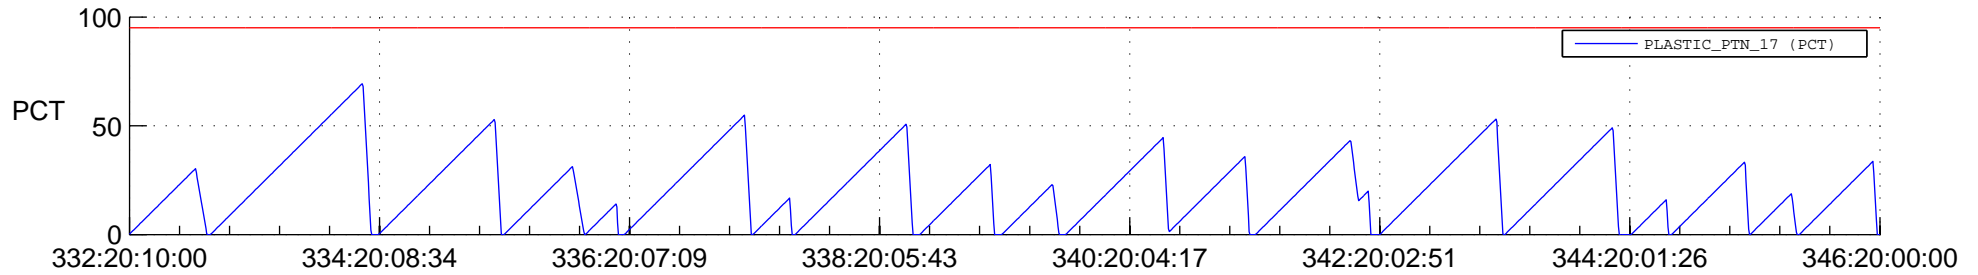

STEREO AHEAD SSR PCT Full Prediction

SWAVES_Percent_Full_Prediction

IMPACT_Percent_Full_Prediction

PLASTIC_Percent_Full_Prediction

Spacecraft_DownLink_Rate

Ground Time (2020:332:20:10:00.000 -2020:346:20:00:00.000)