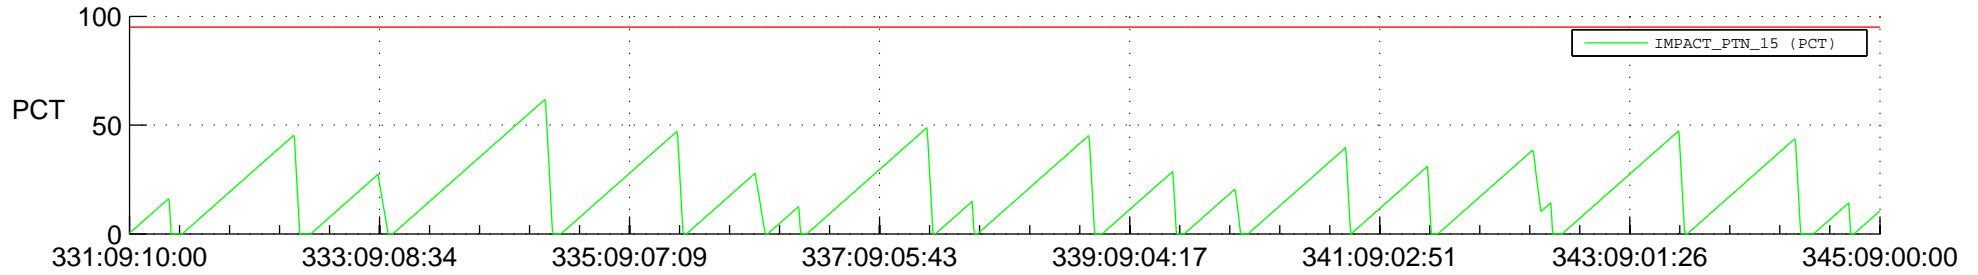

IMPACT_Percent_Full_Prediction