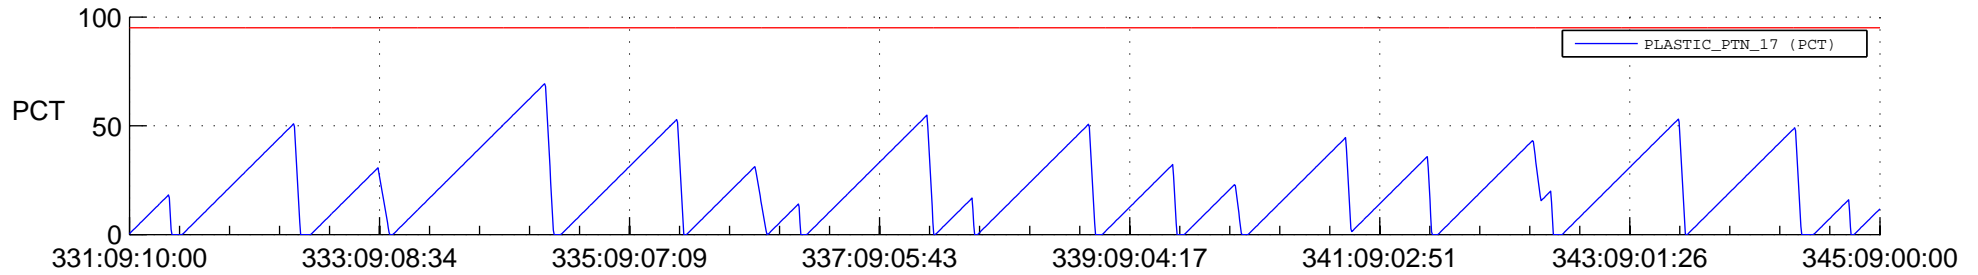

## SWAVES\_Percent\_Full\_Prediction

## Spacecraft\_DownLink\_Rate

Ground Time (2020:331:09:10:00.000 -2020:345:09:00:00.000)