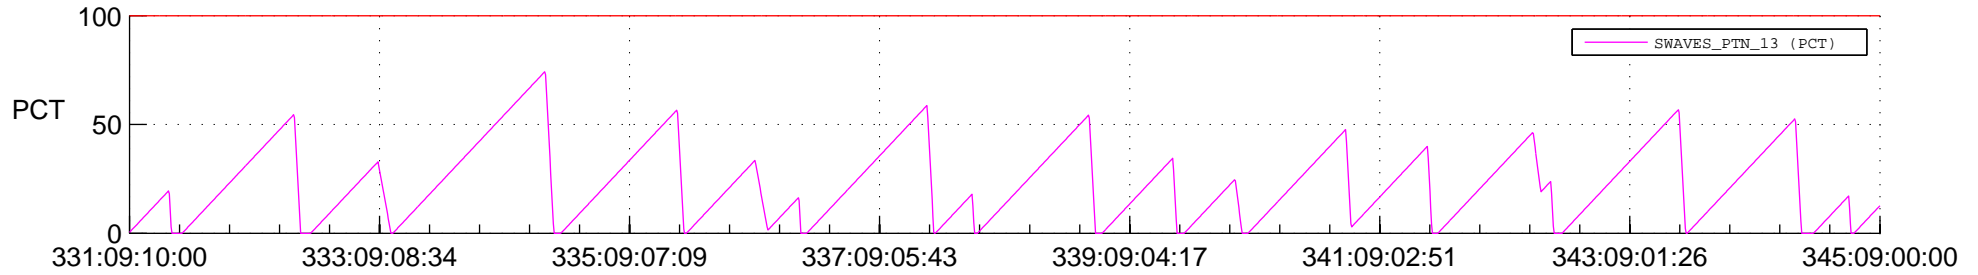

## SWAVES\_Percent\_Full\_Prediction

## Spacecraft\_DownLink\_Rate

Ground Time (2020:331:09:10:00.000 -2020:345:09:00:00.000)