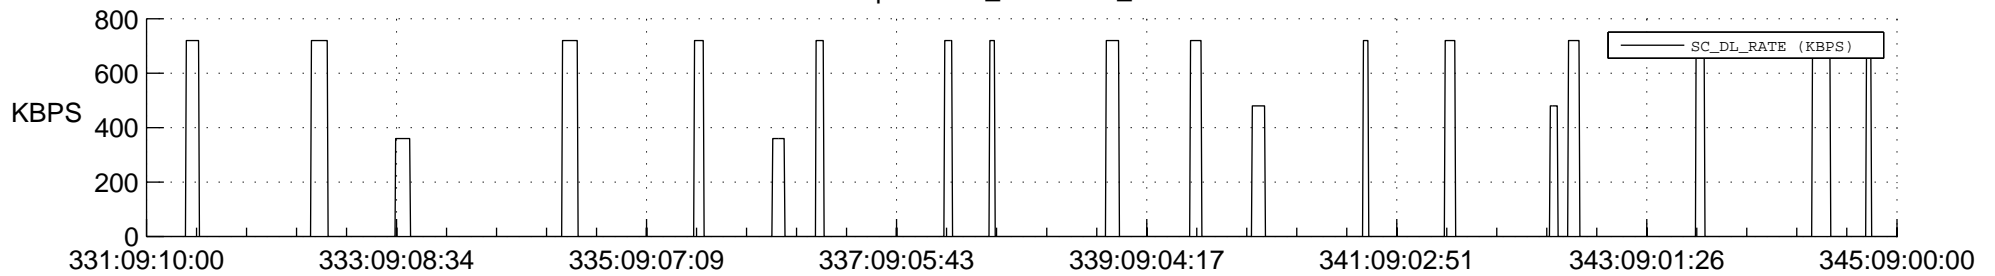

## Spacecraft\_DownLink\_Rate

Ground Time (2020:331:09:10:00.000 -2020:345:09:00:00.000)