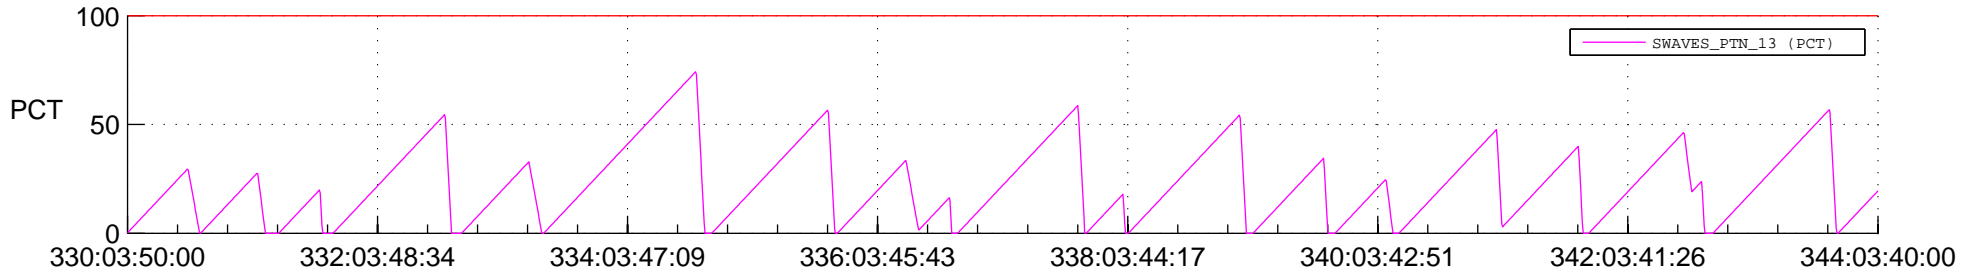

STEREO AHEAD SSR PCT Full Prediction

SWAVES_Percent_Full_Prediction

IMPACT_Percent_Full_Prediction

PLASTIC_Percent_Full_Prediction

Spacecraft_DownLink_Rate