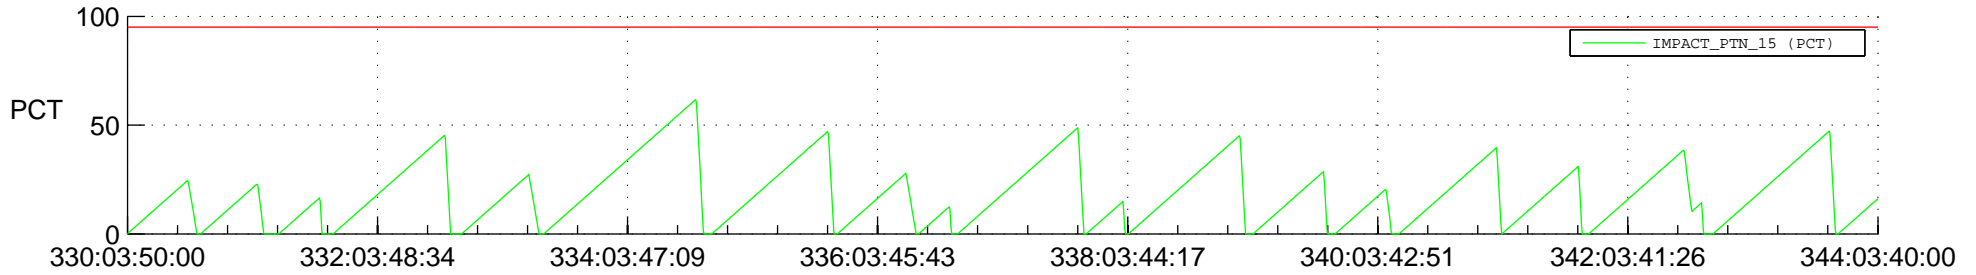

STEREO AHEAD SSR PCT Full Prediction

SWAVES_Percent_Full_Prediction

IMPACT_Percent_Full_Prediction

PLASTIC_Percent_Full_Prediction

Spacecraft_DownLink_Rate