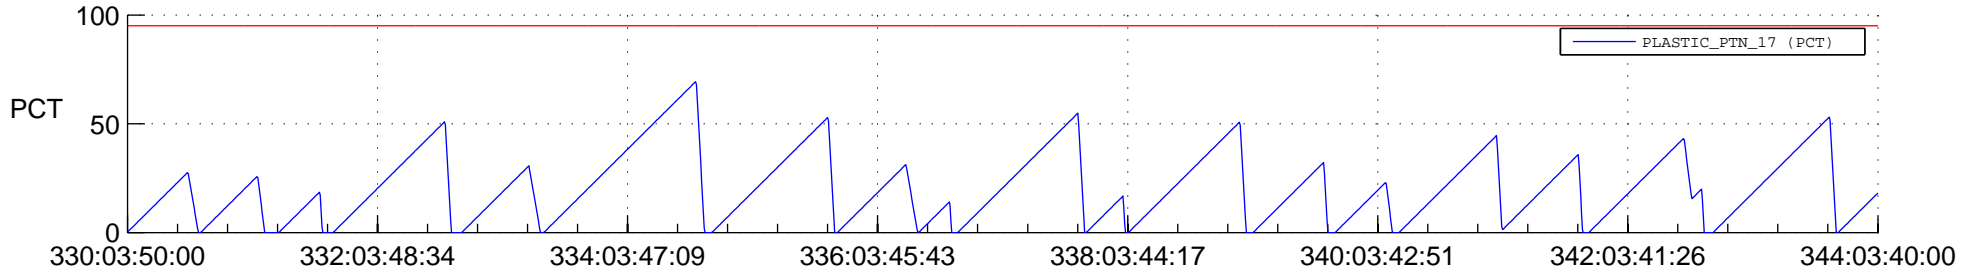

STEREO AHEAD SSR PCT Full Prediction

SWAVES_Percent_Full_Prediction

IMPACT_Percent_Full_Prediction

PLASTIC_Percent_Full_Prediction

Spacecraft_DownLink_Rate