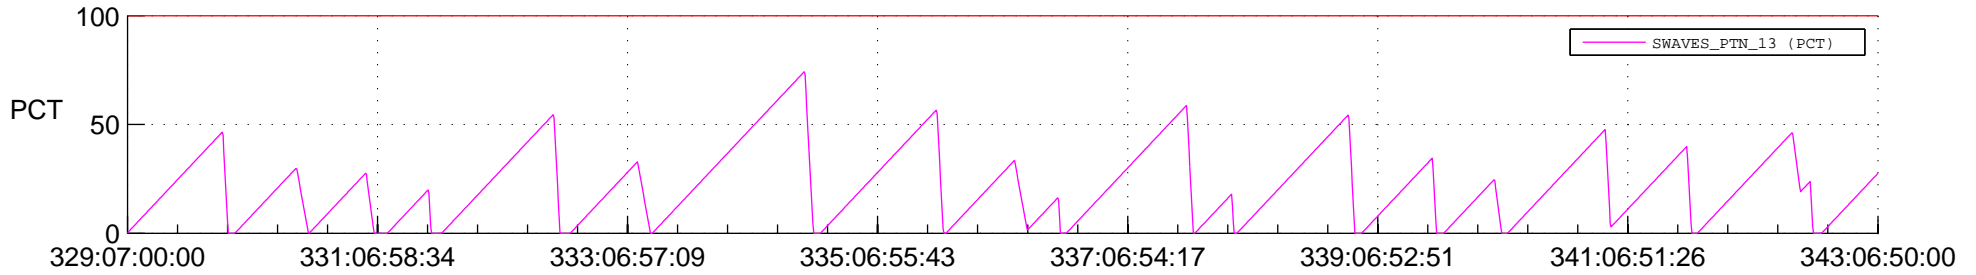

STEREO AHEAD SSR PCT Full Prediction

SWAVES_Percent_Full_Prediction

IMPACT_Percent_Full_Prediction

PLASTIC_Percent_Full_Prediction

Spacecraft_DownLink_Rate

Ground Time (2020:329:07:00:00.000 -2020:343:06:50:00.000)