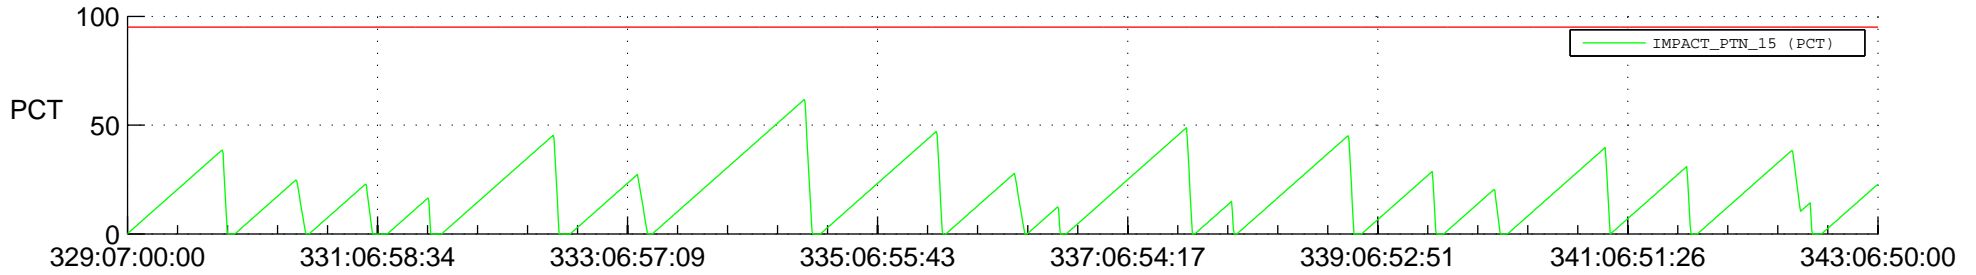

STEREO AHEAD SSR PCT Full Prediction

SWAVES_Percent_Full_Prediction

IMPACT_Percent_Full_Prediction

PLASTIC_Percent_Full_Prediction

Spacecraft_DownLink_Rate

Ground Time (2020:329:07:00:00.000 -2020:343:06:50:00.000)