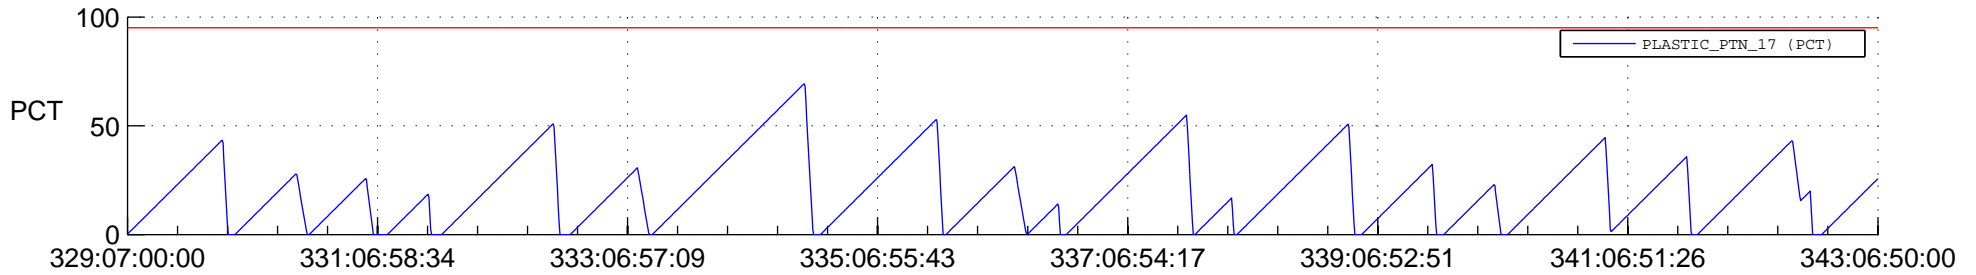

STEREO AHEAD SSR PCT Full Prediction

SWAVES_Percent_Full_Prediction

IMPACT_Percent_Full_Prediction

PLASTIC_Percent_Full_Prediction

Spacecraft_DownLink_Rate

Ground Time (2020:329:07:00:00.000 -2020:343:06:50:00.000)