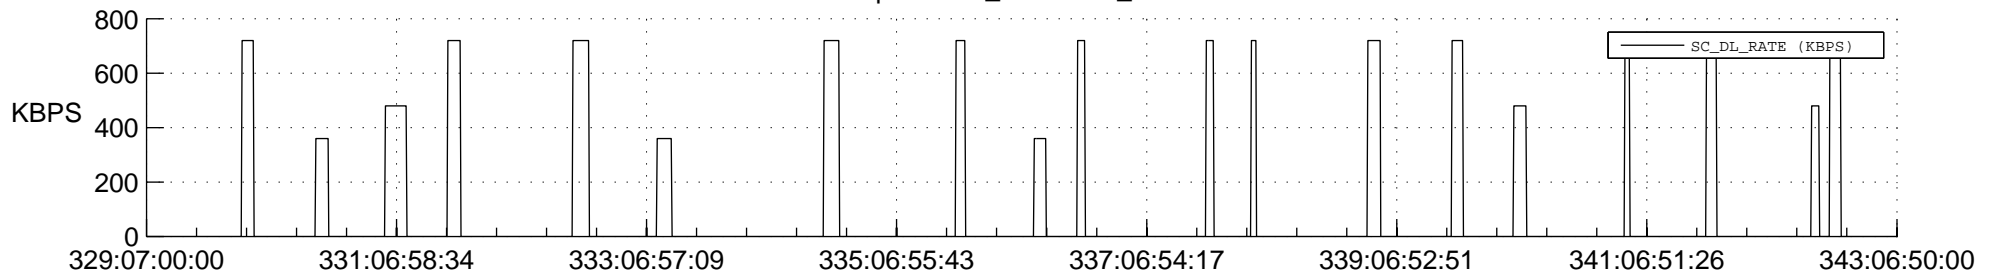

STEREO AHEAD SSR PCT Full Prediction

SWAVES_Percent_Full_Prediction

IMPACT_Percent_Full_Prediction

PLASTIC_Percent_Full_Prediction

Spacecraft_DownLink_Rate

Ground Time (2020:329:07:00:00.000 -2020:343:06:50:00.000)