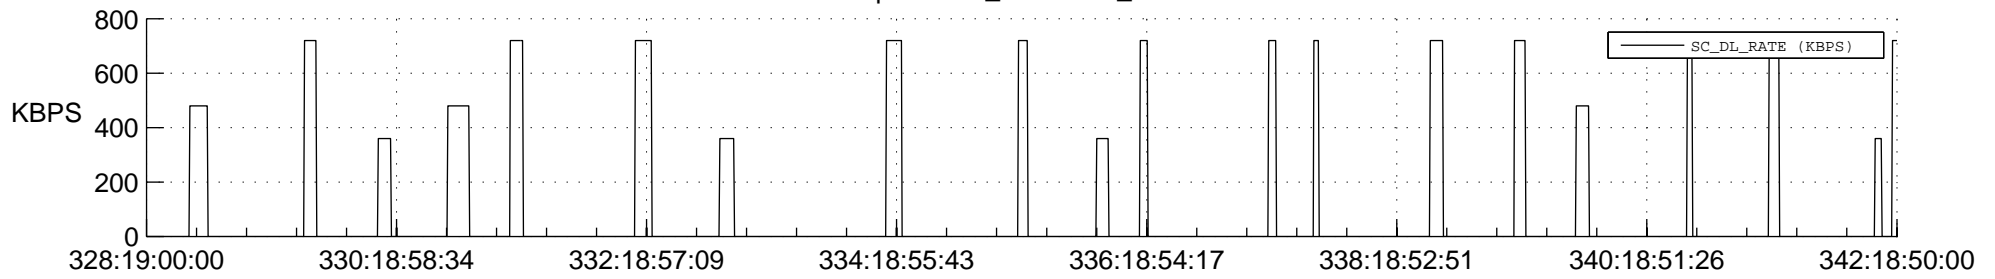

## Spacecraft\_DownLink\_Rate

Ground Time (2020:328:19:00:00.000 -2020:342:18:50:00.000)