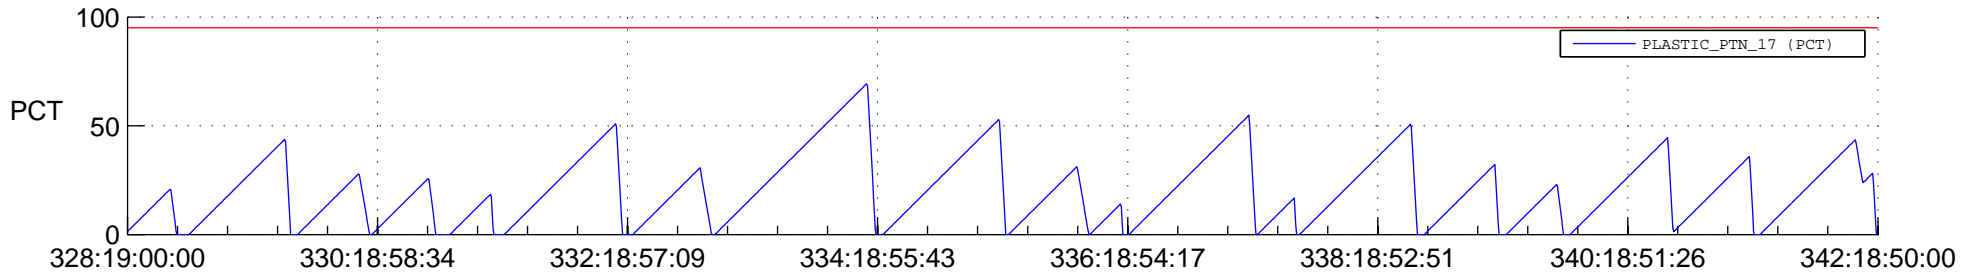

# STEREO AHEAD SSR PCT Full Prediction

## SWAVES\_Percent\_Full\_Prediction

## Spacecraft\_DownLink\_Rate

Ground Time (2020:328:19:00:00.000 -2020:342:18:50:00.000)