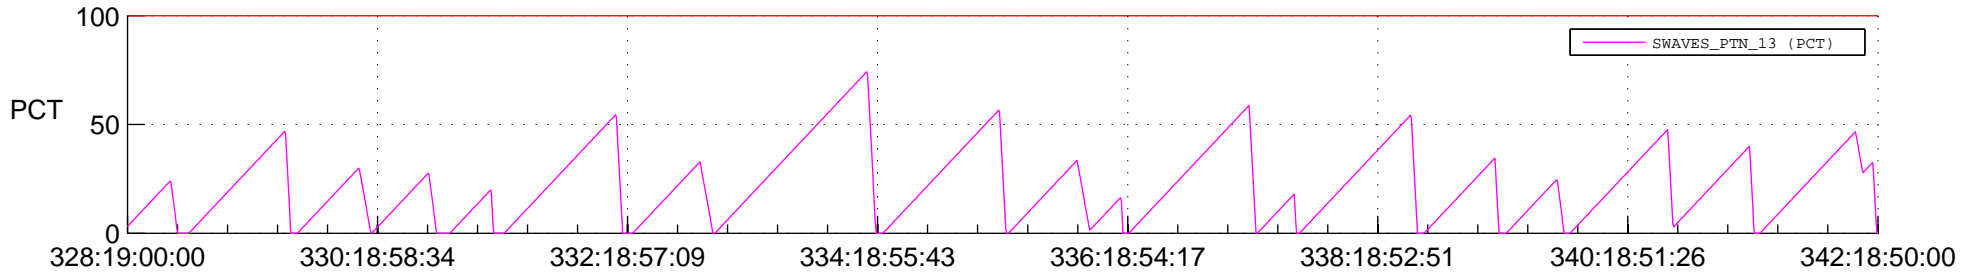

## SWAVES\_Percent\_Full\_Prediction

## Spacecraft\_DownLink\_Rate

Ground Time (2020:328:19:00:00.000 -2020:342:18:50:00.000)