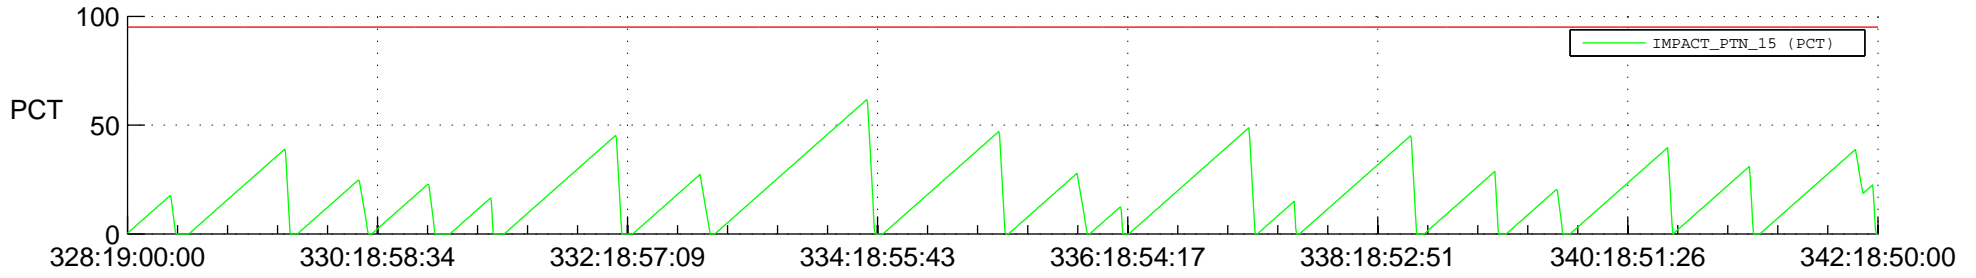

IMPACT_Percent_Full_Prediction